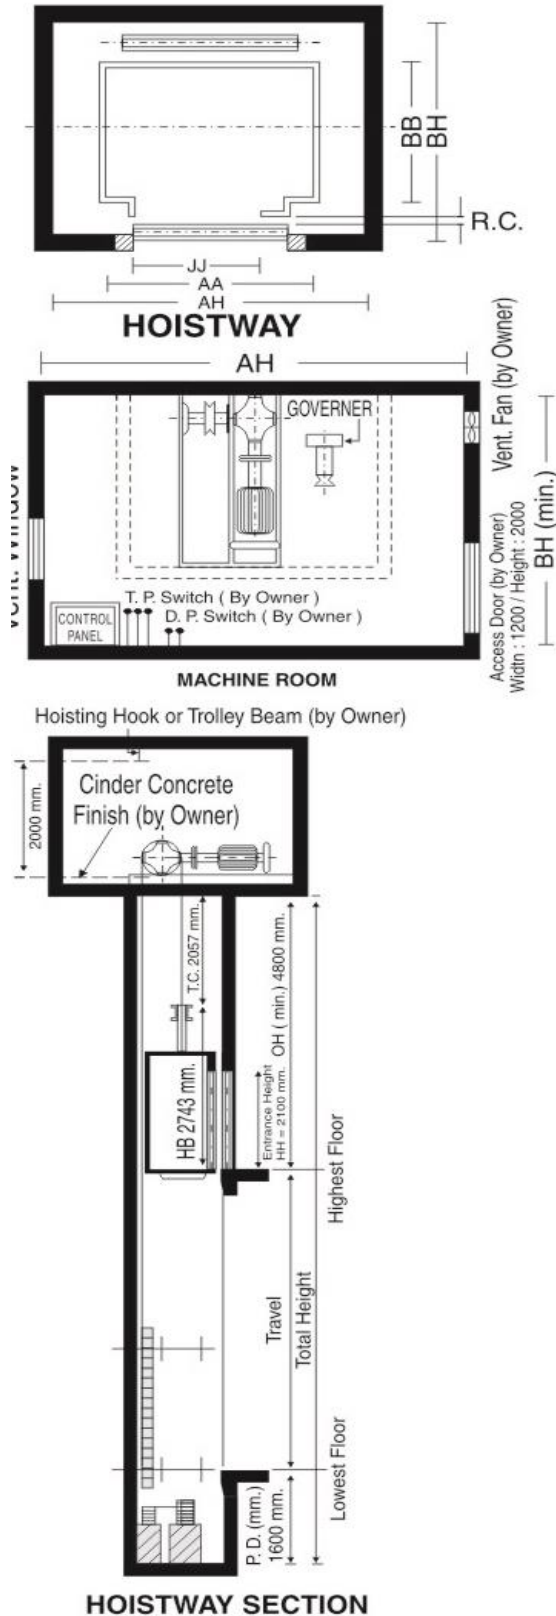

Passenger Elevators(Space Required)

PERSONS	RATED LOAD (KG)	Car Dimensions (mm)	Internal Dimensions of Hoist way (mm)		Internal Dimensions of Machine Room (mm)	
		INTERIOR Width AA x Depth BB	I-UNIT INSTALLATION Width AH x Depth BH	ENTRANCE WIDTH JJ (mm)	I-UNIT INSTALLATION Width AM x Depth BM	
5	340	1170 x 820	1600 x 1200	760	2515 x 4000	
6	408	1100 x 1000	1600 x 1400	760	2515 x 4000	
8	544	1300 x 1100	1800 x 1500	760	2715 x 4000	

Lift will dimensions for manual entrances (Collapsible gate / swing door)

Passenger Elevators(Space Required) For Centre - Doors

PERSONS	RATED LOAD (KG)	Car Dimensions (mm)	Internal Dimensions of Hoist way (mm)		Internal Dimensions of Machine Room (mm)	
		INTERIOR Width AA x Depth BB	I-UNIT INSTALLATION Width AH x Depth BH	ENTRANCE WIDTH JJ (mm)	I-UNIT INSTALLATION Width AM x Depth BM	
8	544	1300 x 1100	1900 x 1900	800	3400 x 4400	
10	680	1350 x 1300	1900 x 2100	800	3400 x 4600	
13	884	2000 x 1100	2500 x 1900	900	4000 x 4400	
16	1088	2000 x 1300	2500 x 2100	1000	4000 x 4600	
20	1360	2000 x 1550	2500 x 2400	1000	4000 x 4900	

Hospital Elevators (Space Required)

PERSONS	RATED LOAD (KG)	Car Dimensions (mm)	Internal Dimensions of Hoist way (mm)		Internal Dimensions of Machine Room (mm)	
		INTERIOR Width AA x Depth BB	I-UNIT INSTALLATION Width AH x Depth BH	ENTRANCE WIDTH JJ (mm)	I-UNIT INSTALLATION Width AM x Depth BM	
15	1020	950 x 2400	1700 x 3000	800	3700 x 5500	
20	1360	1300 x 2400	2200 x 3000	1200	4200 x 5500	
26	1768	1600 x 2400	2350 x 3000	1200	4350 x 5500	

NOTES:

1. This general date. We will assist you in the preparation of working drawings.
   - All the dimensions given in the tables are in millimeters.
   - The dimensions in all the tables meet IS : 3534 requirement.
   - All hoistway walls should be minimum 230 Brick or 150 RCC.
   - Kindly seek all classifications from our sales personnel prior to finalization.
   - The capacity in personal is calculated at 68 kg./person.
2. Aditya Elec. Elevators reserves the right to change any part of these specifications without prior notice.