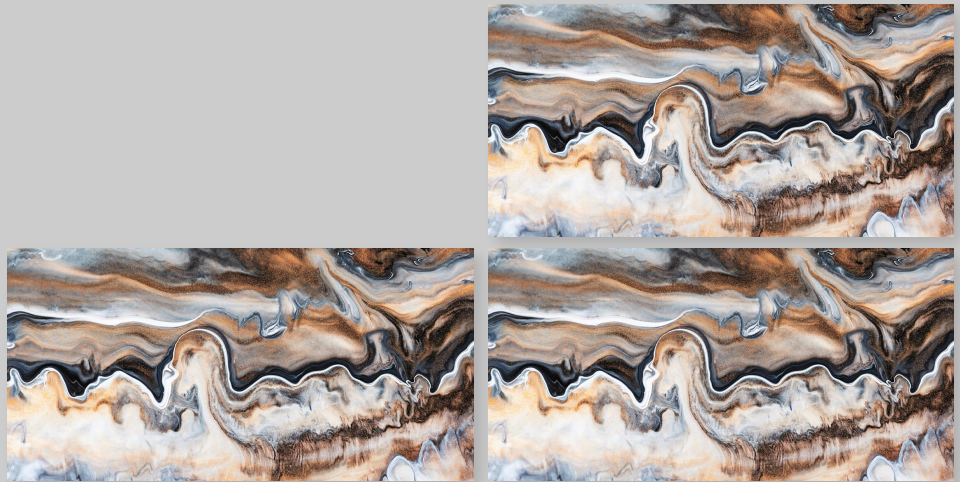

---

The logo for GRESPORCELAIN features a stylized icon of three overlapping rectangular blocks on the left. To the right of the icon, the word "GRESPORCELAIN" is written in a bold, black, sans-serif font. The letter "P" is distinguished by a horizontal line that is colored with a gradient from red to green.

## BLACK GOLD

600 X 1200 MM  
Art

 **GRESPORCELAIN**

**ILLUMA**

600 X 1200 MM  
Art

 **GRESPORCELAN**

## OXY BLACK

600 X 1200 MM  
Art

 **GRESPORCELAIN**