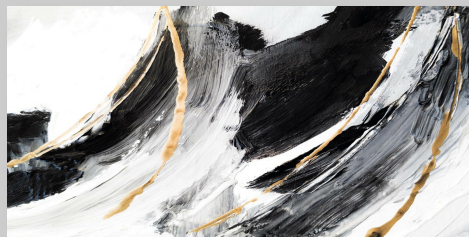

GRESPORCELAN

BLACK GOLD

600 X 1200 MM
Art