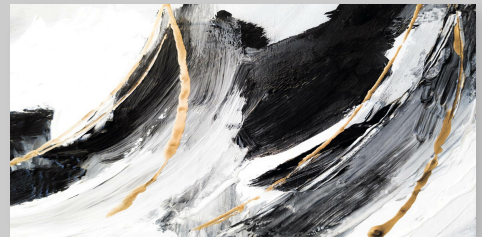

GRESPORCELAN

BLACK GOLD

600 X 1200 MM
Art