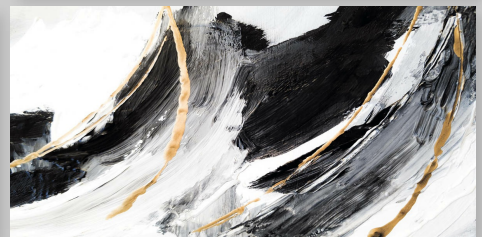

GRESPORCELAN

BLACK GOLD

600 X 1200 MM
Art