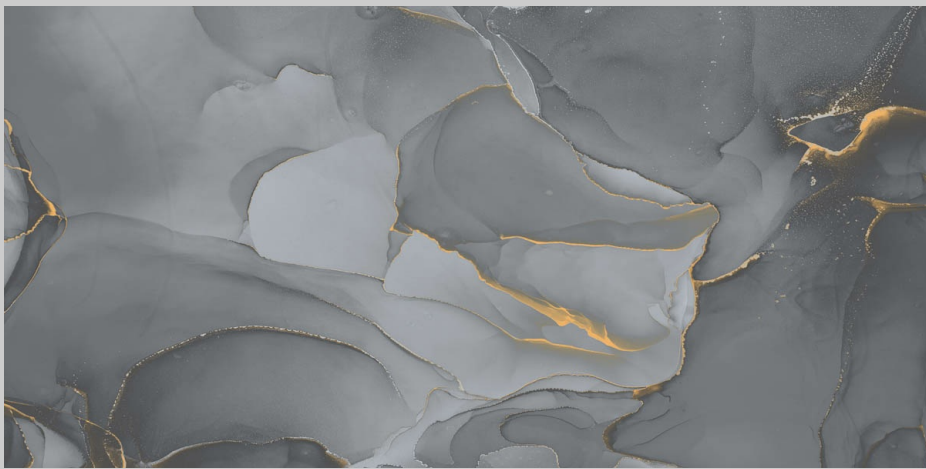

---

The logo for GRESPORCELAIN features a stylized icon of three overlapping rectangular blocks on the left. To the right of the icon, the word "GRESPORCELAIN" is written in a bold, black, sans-serif font. The letter "P" is distinguished by a horizontal line that is colored with a gradient from red to green.

## BLACK GOLD

600 X 1200 MM  
Art

 **GRESPORCELAIN**

**ILLUMA**

600 X 1200 MM  
Art

 **GRESPORCELAN**

## OXY BLACK

600 X 1200 MM  
Art

 **GRESPORCELAIN**