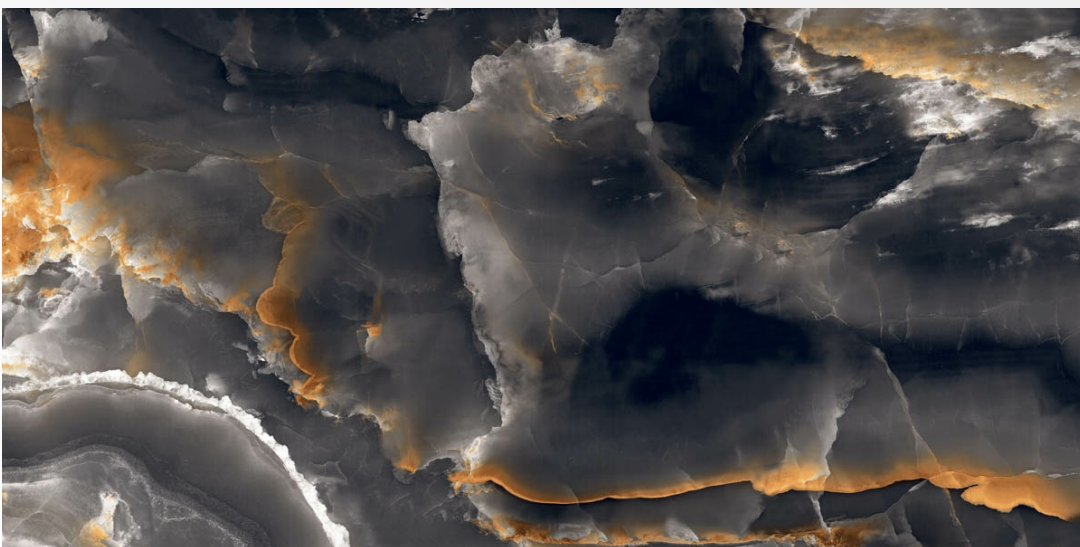

G:ESP•RCELAN