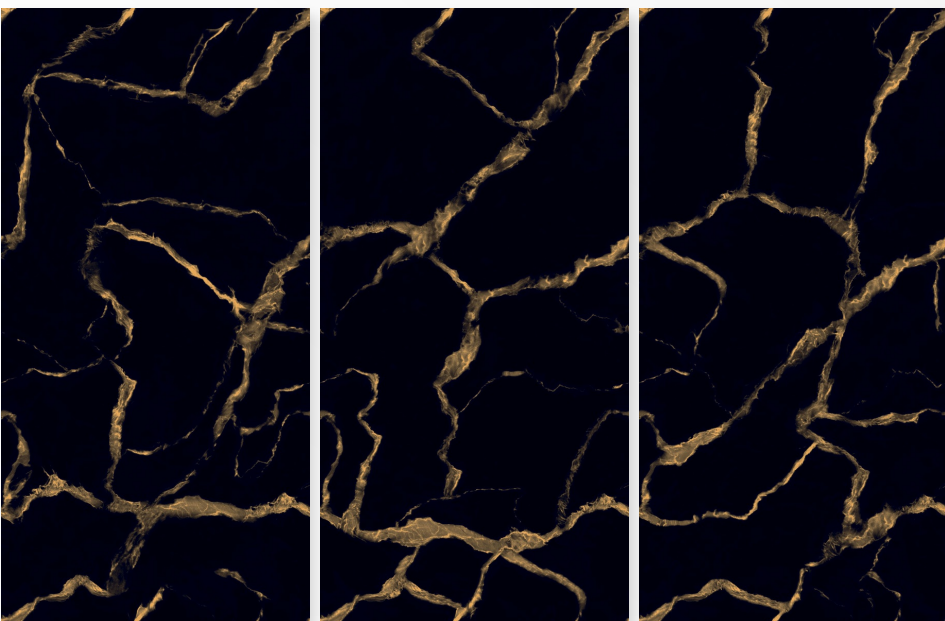

Finish:
Super black High gloss

Thickness:
9 MM

 **GRESPORCELAN**

I-DRAGON GREY

Size:
600 X 1200 MM

Finish:
Super black High gloss

Thickness:
9 MM

 **G:ESP•RCELAN**