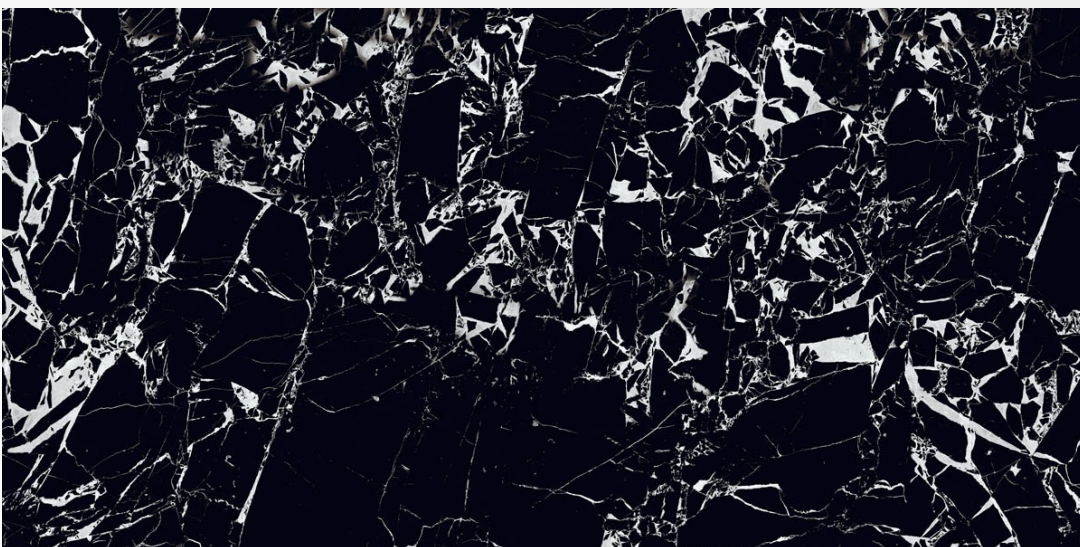

GRESPORCELAN