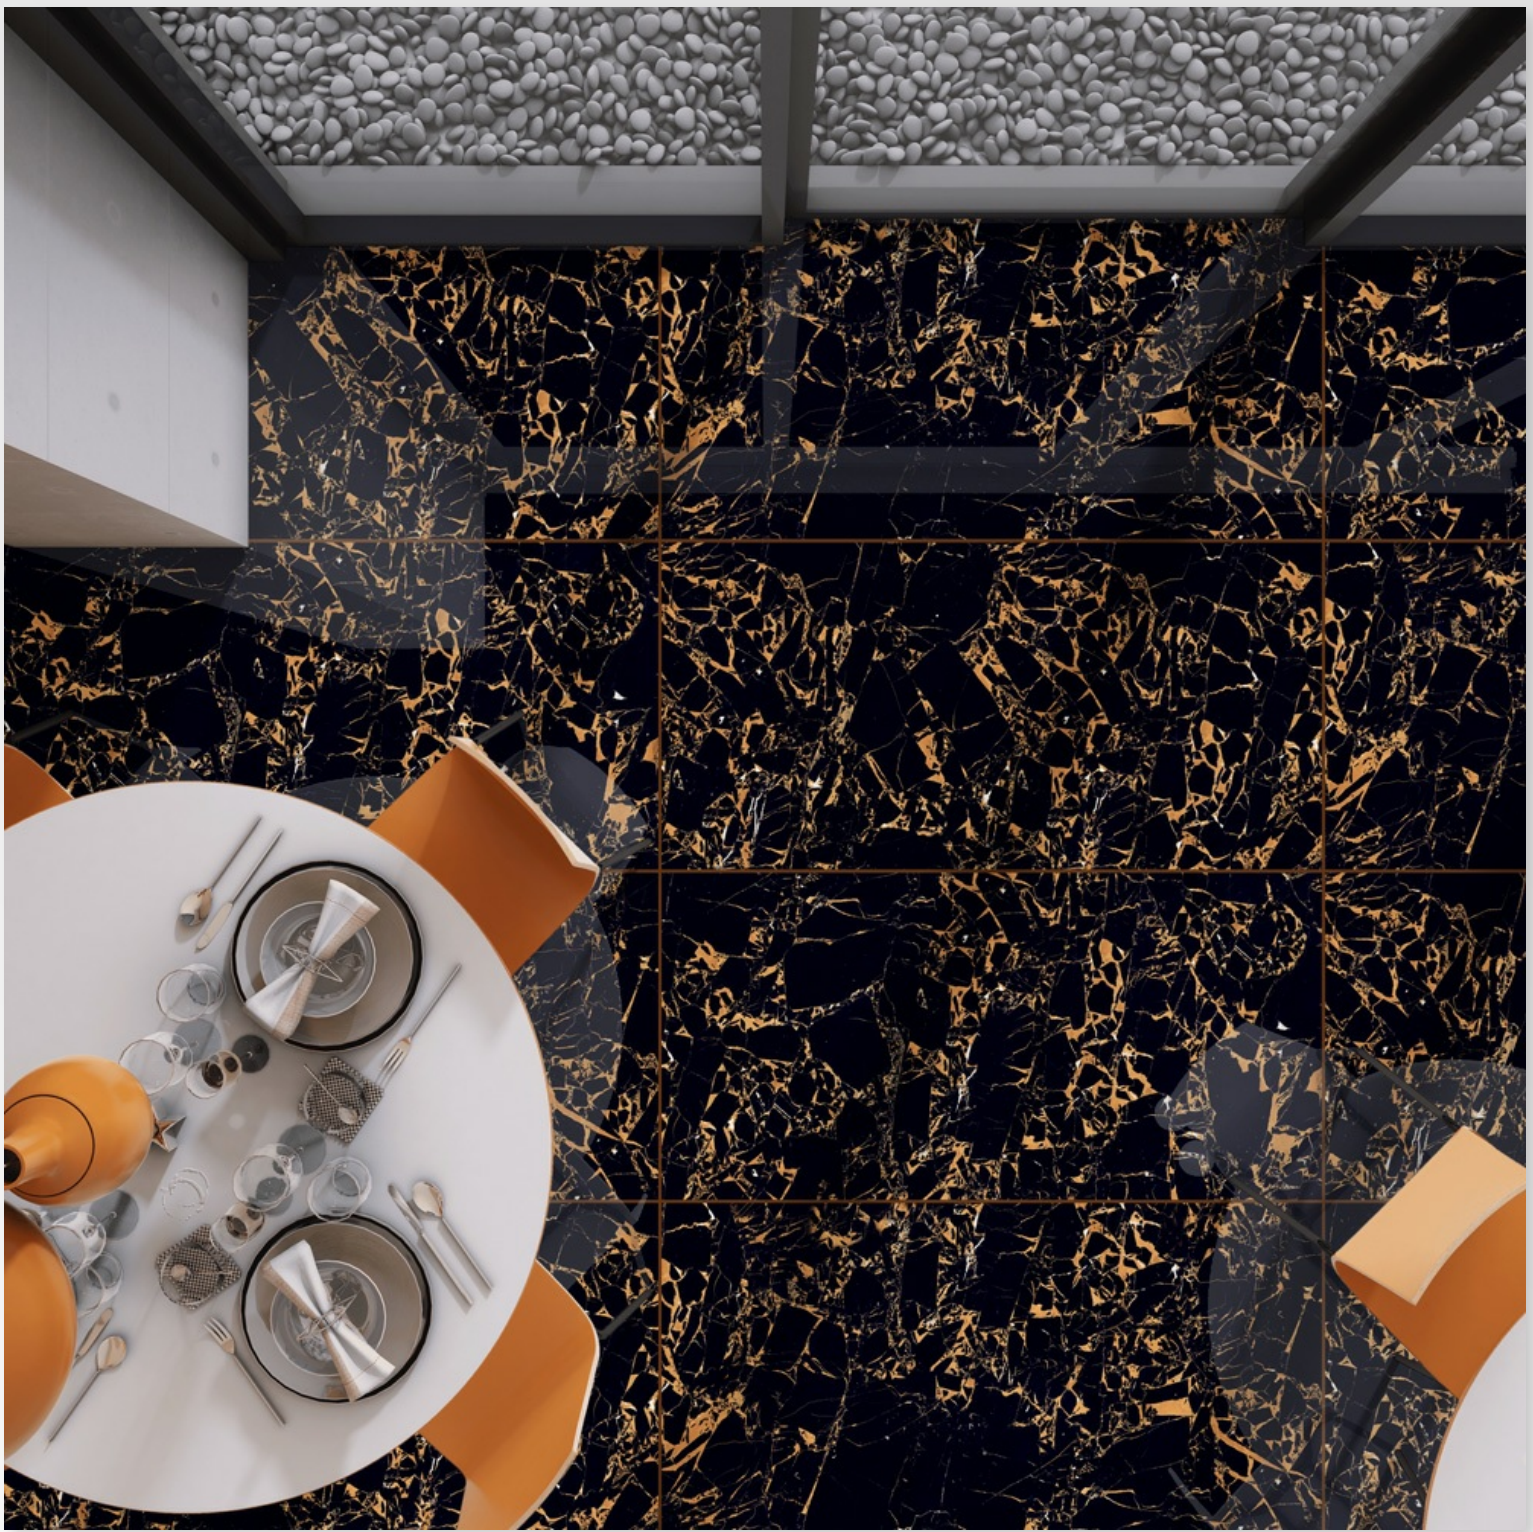

Thickness:
9 MM

 **GRESPORCELAN**

WINTER BLACK

Size:
600 X 1200 MM

Finish:
Super black High gloss

Thickness:
9 MM

 **G:ESP•RCELAN**

WINTER GOLD