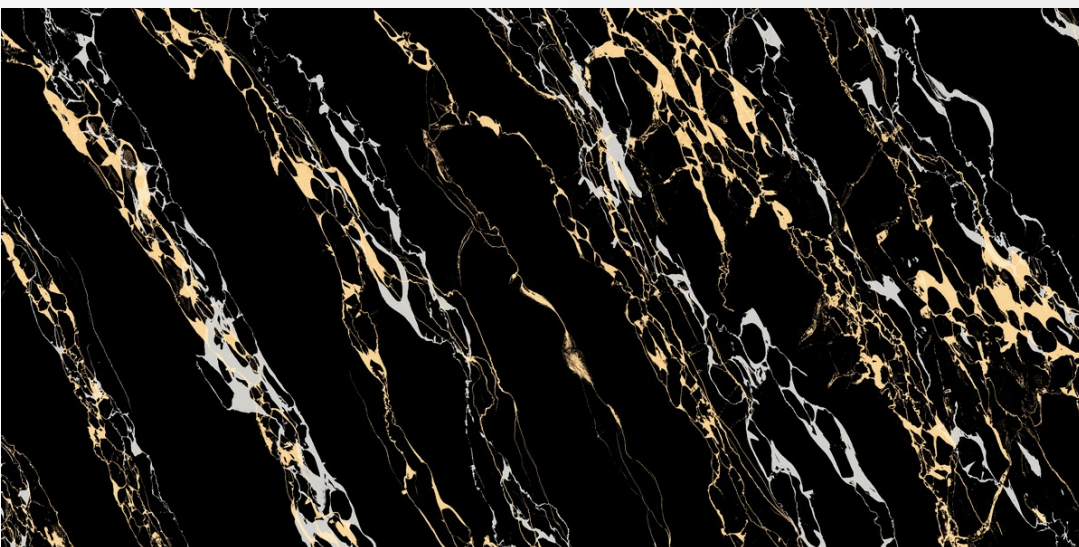

Size:
600 X 1200 MM

Finish:
Super black High gloss

Thickness:
9 MM

 **G:ESPORCELAN**

ZEBRA AZUL

Size:
600 X 1200 MM

Finish:
Super black High gloss

Thickness:
9 MM

 **G:ESPORCELAN**

ZEBRA YELLOW

Size:
600 X 1200 MM

Finish:
Super black High gloss

Thickness:
9 MM