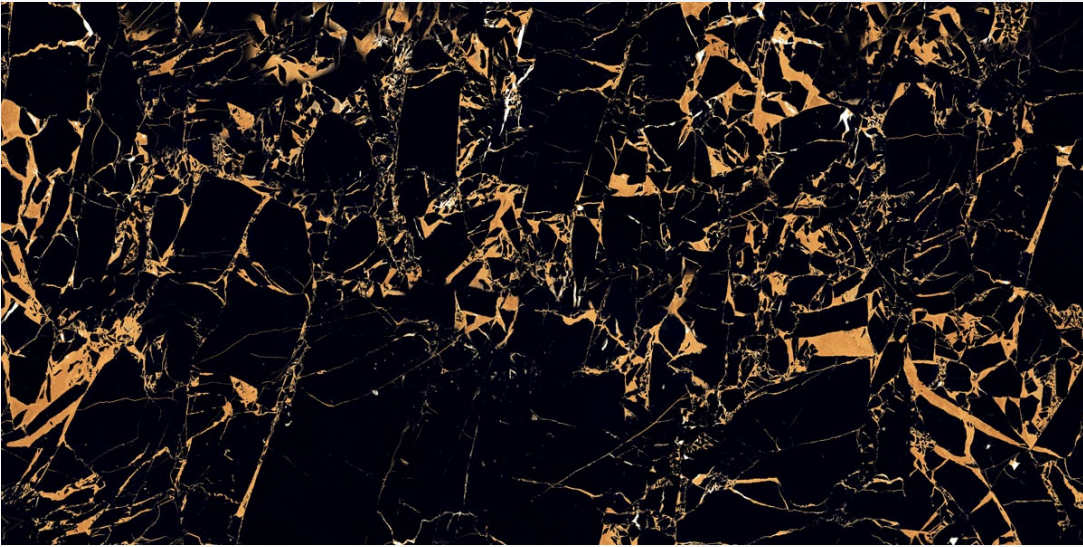

Thickness:
9 MM

 **GRESPORCELAN**

WINTER BLACK

Size:
600 X 1200 MM

Finish:
Super black High gloss

Thickness:
9 MM

 **G:ESP•RCELAN**

WINTER GOLD