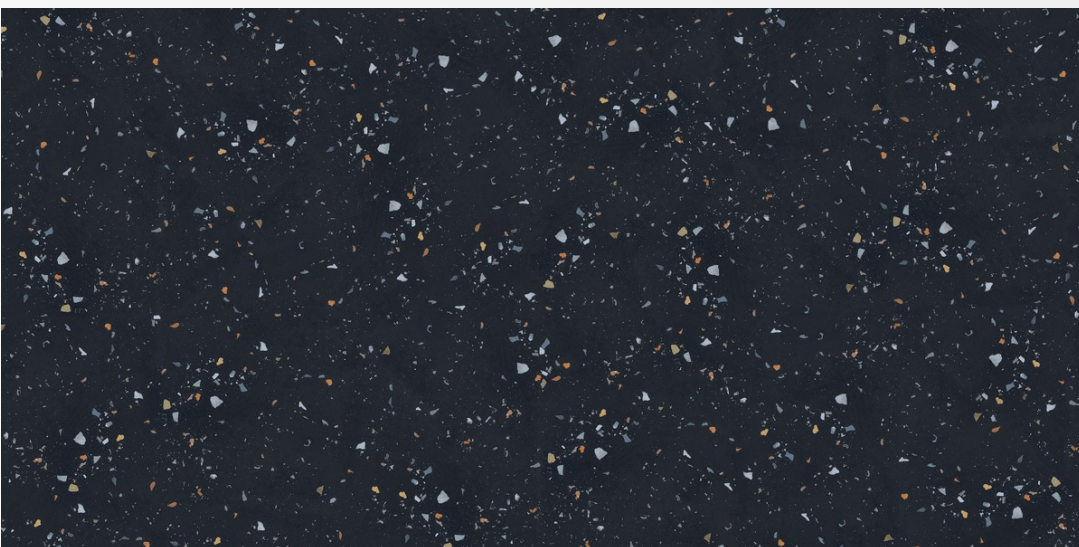

G:ESP•RCELAN