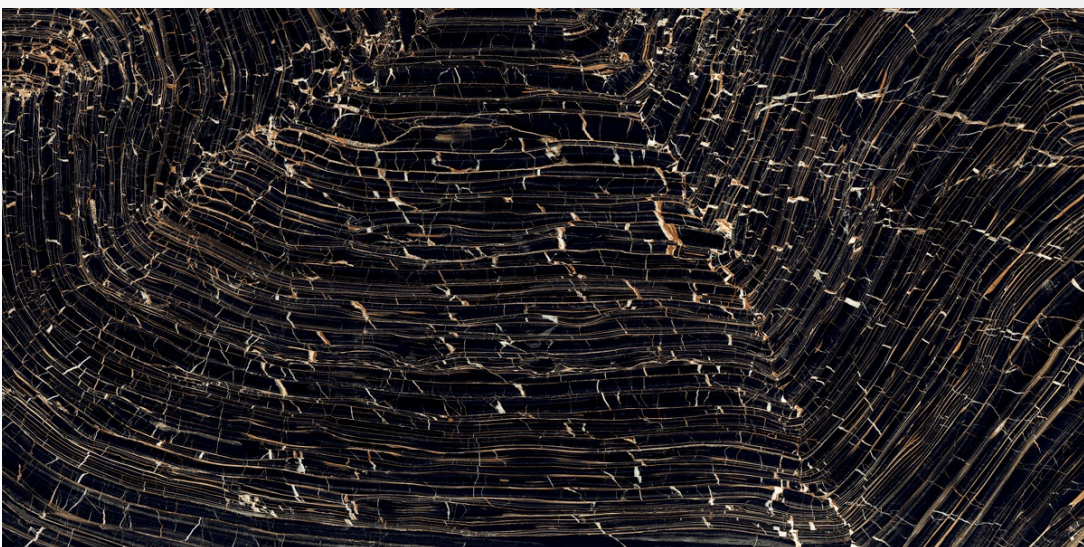

GRESPORCELAN