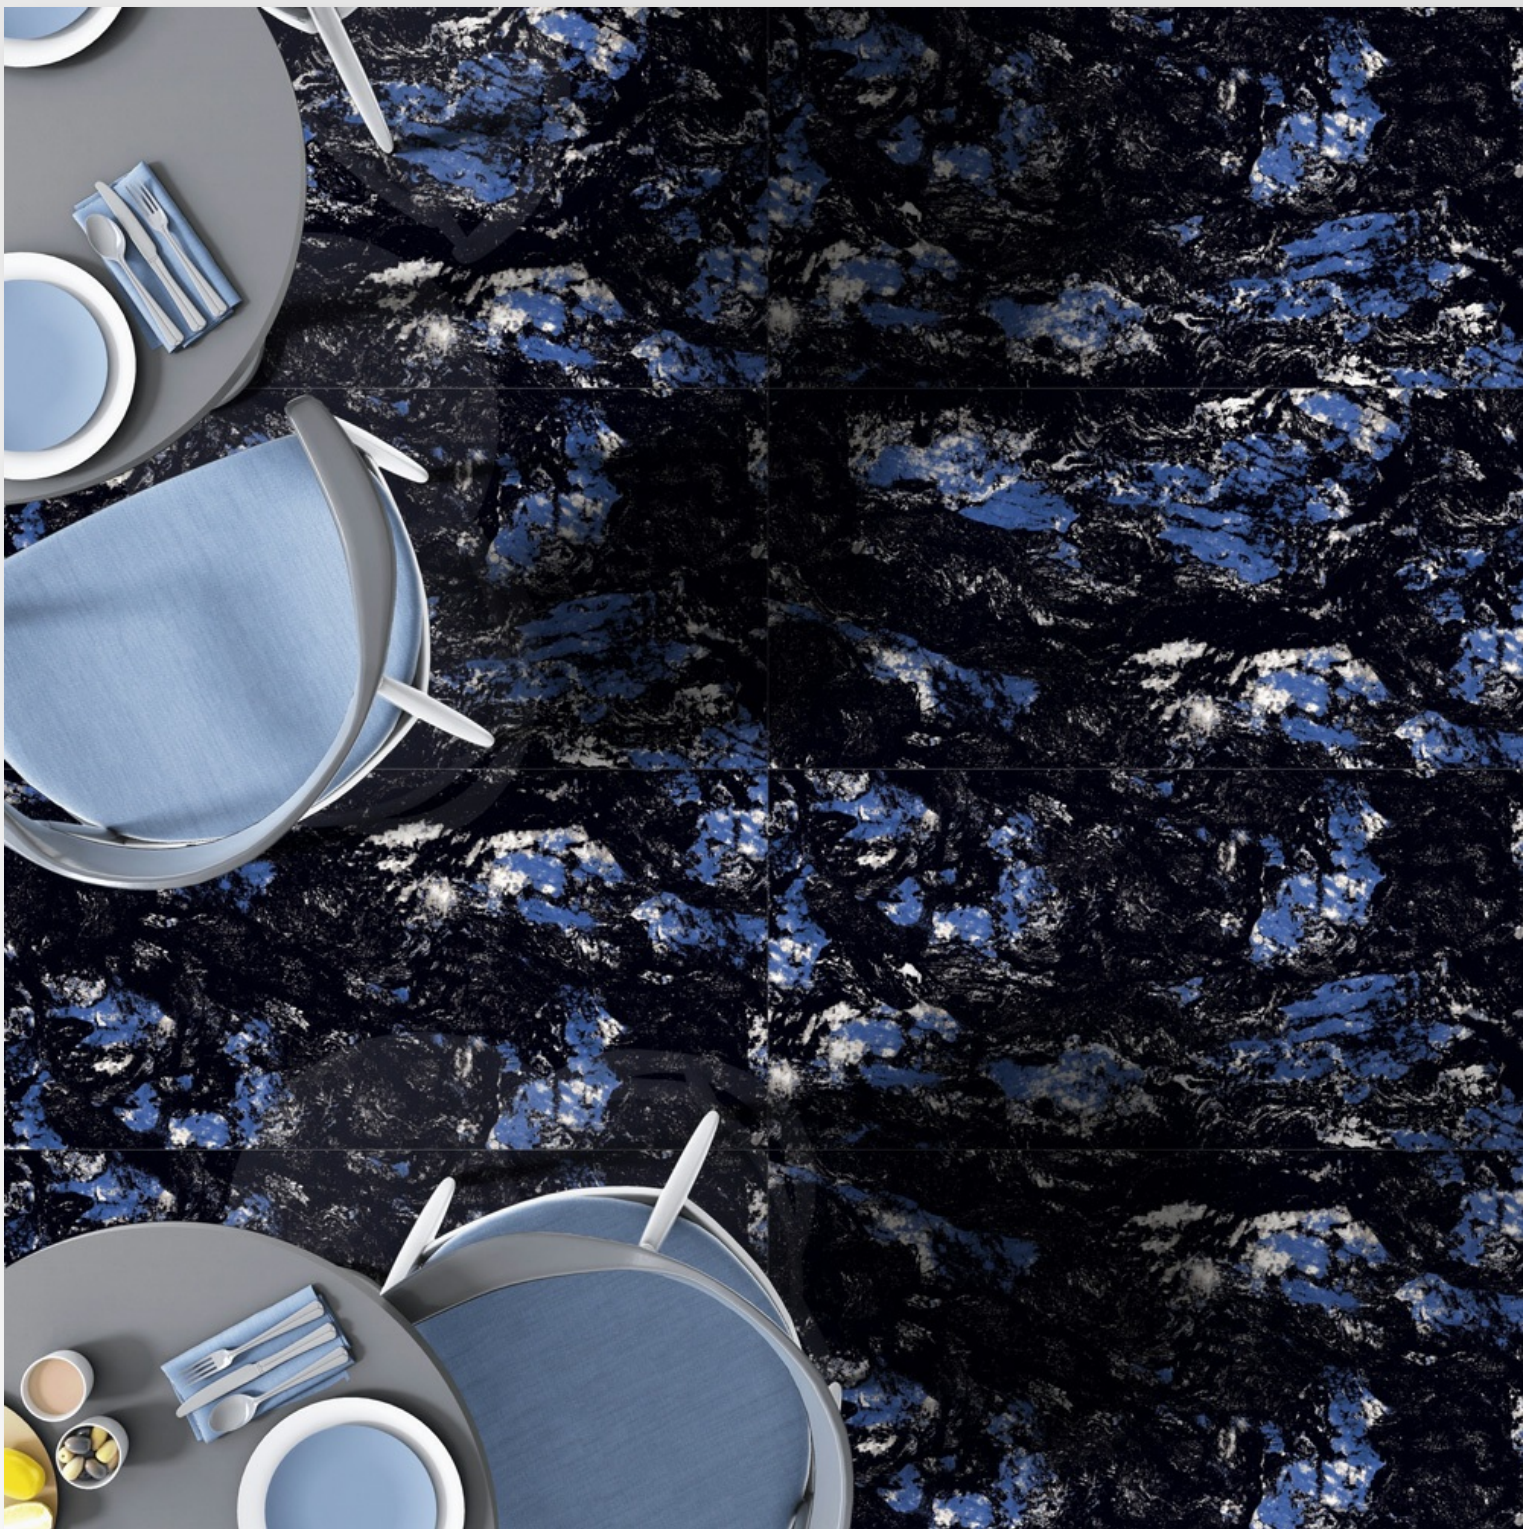

Thickness:
9 MM

 **G:ESP•RCELAN**

LUPIN BLACK

Size:
600 X 1200 MM

Finish:
Super black High gloss

Thickness:
9 MM

 **G:ESP•RCELAN**

MOUNTAIN BLUE