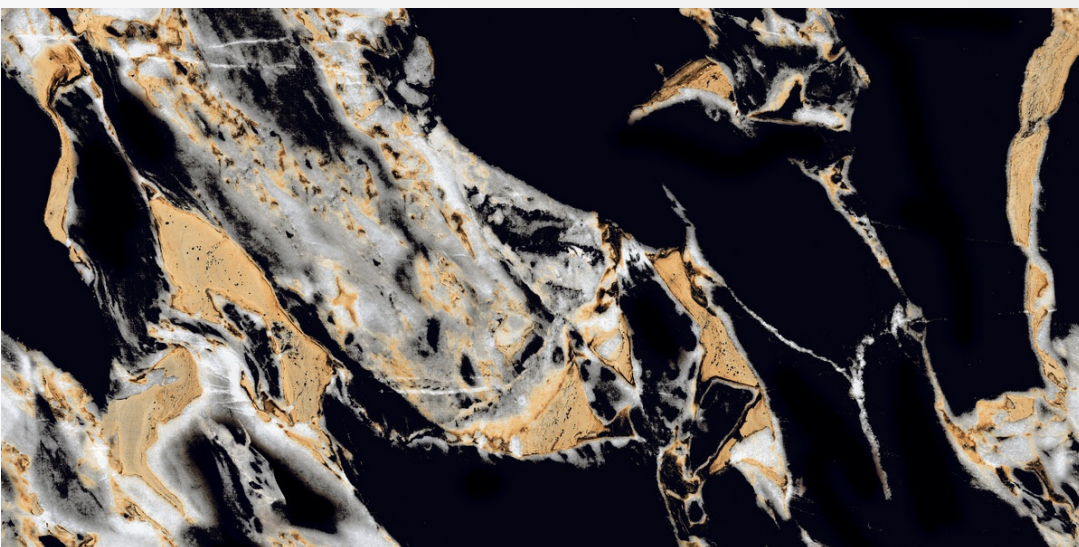

G:ESP•RCELAN