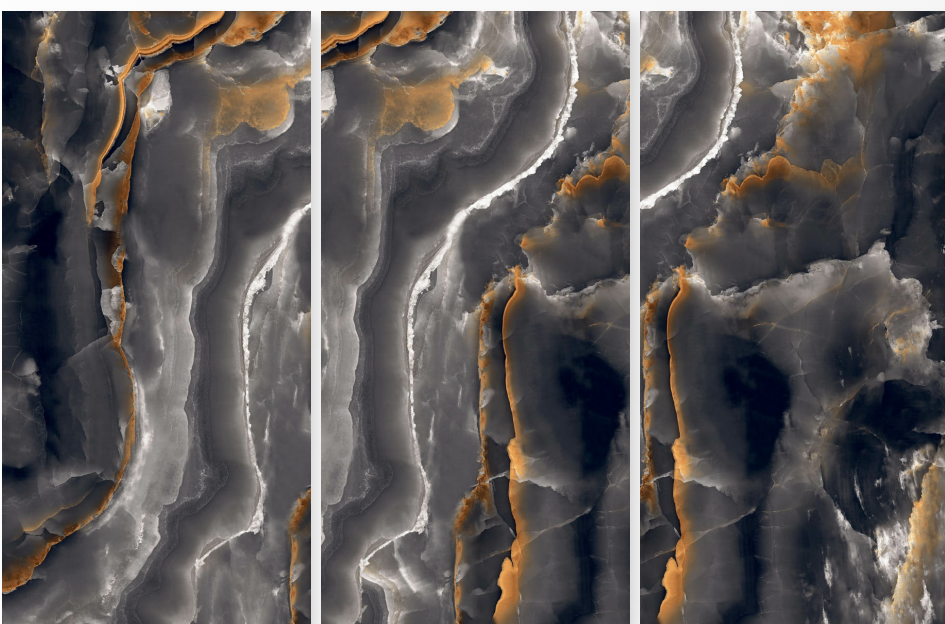

LAPIZ BLACK

Size:
600 X 1200 MM

Finish:
Super black High gloss

Thickness:
9 MM