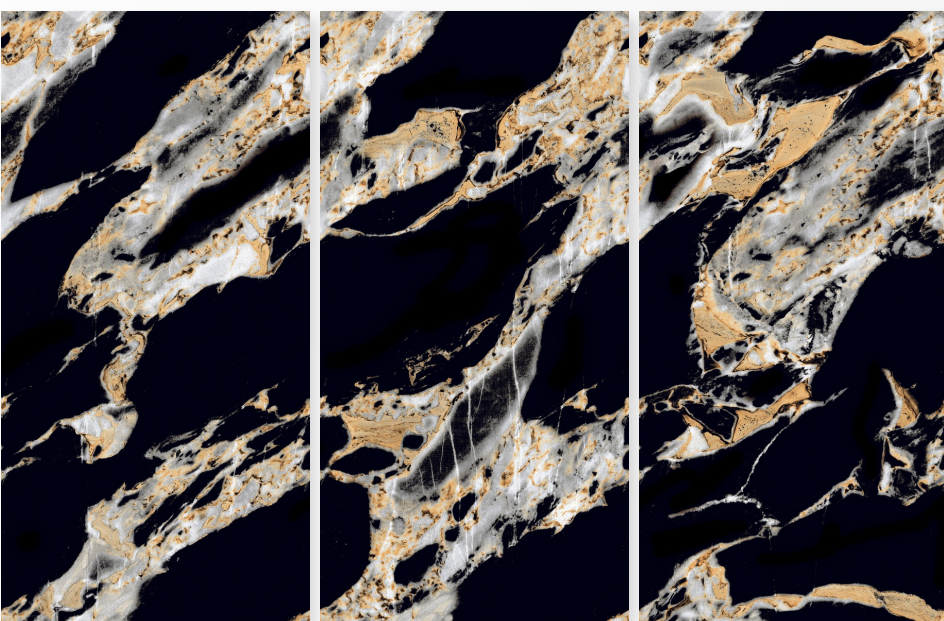

I-DRAGON YELLOW

Size:
600 X 1200 MM

Finish:
Super black High gloss

Thickness:
9 MM

 **G:ESP•RCELAN**

I-SOFITA GOLD

Size:
600 X 1200 MM

Finish:
Super black High gloss