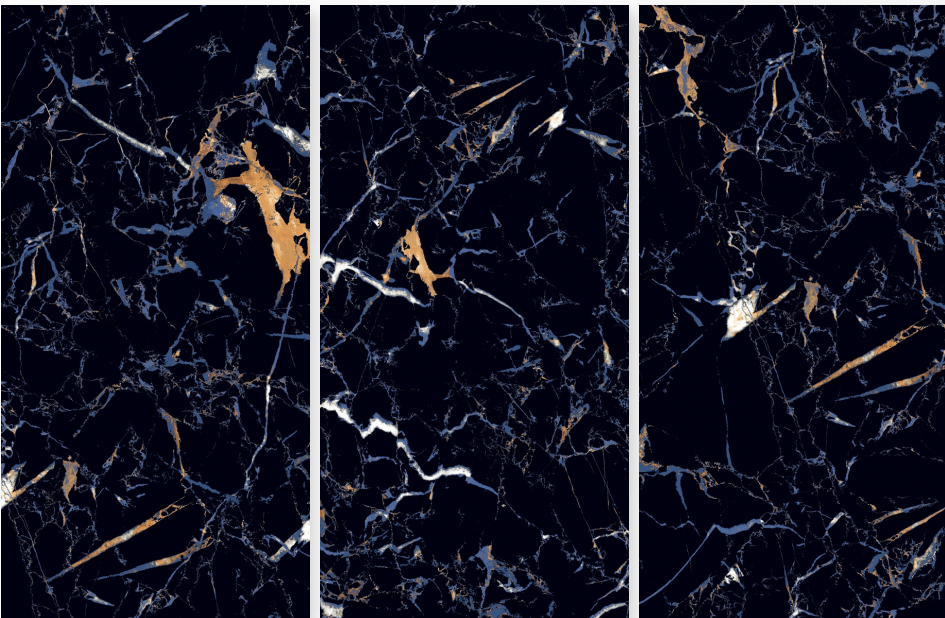

Size:
600 X 1200 MM

Finish:
Super black High gloss

Thickness:
9 MM

 **G:ESP•RCELAN**

NERO EXTRA

Size:
600 X 1200 MM

Finish:
Super black High gloss

Thickness:
9 MM