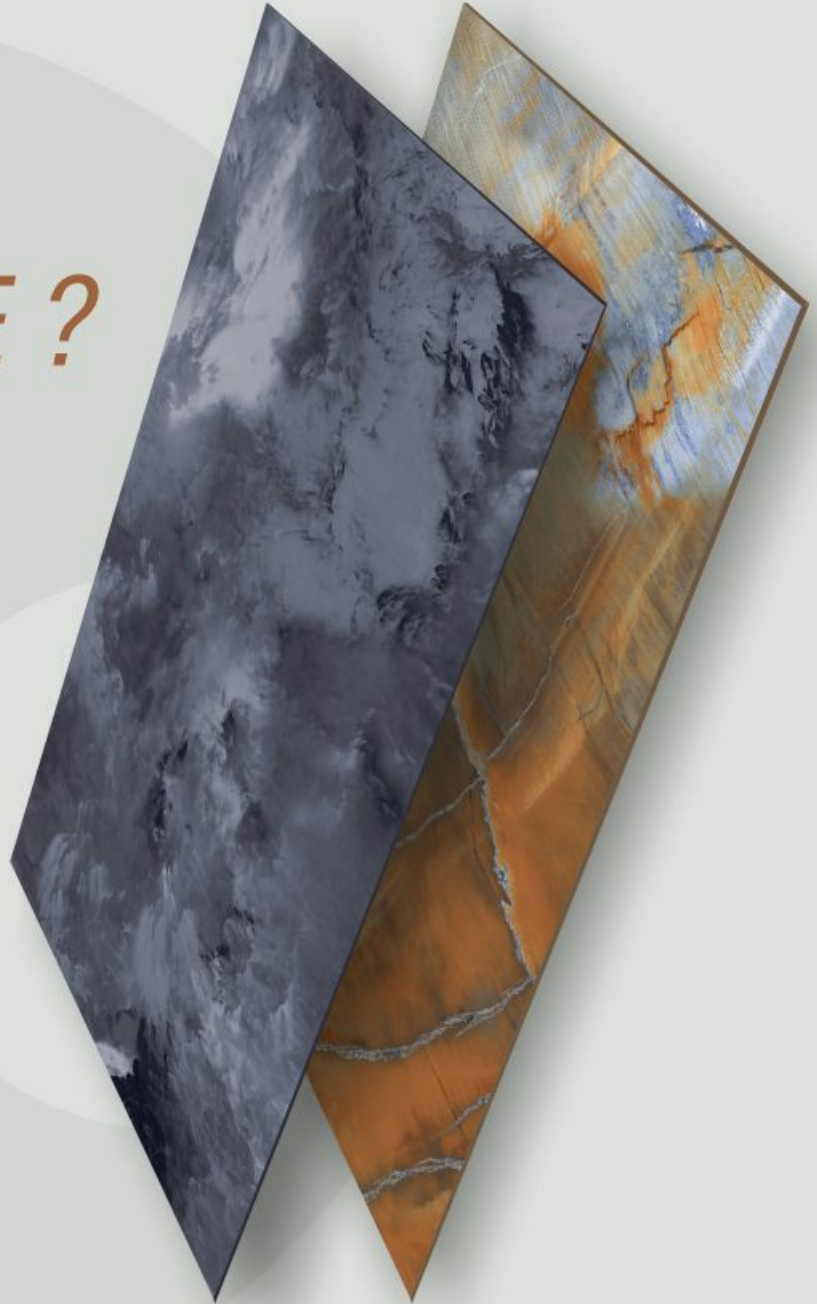

*HOW WE ARE **UNIQUE** ?*

The size of the presented GVT is unique yet flexible as result of which these can adorn any dwelling effortlessly.

Multiple applications, is another benefit these offers, hence playing with theme can be exciting.

Make place With
High Gloss Finish