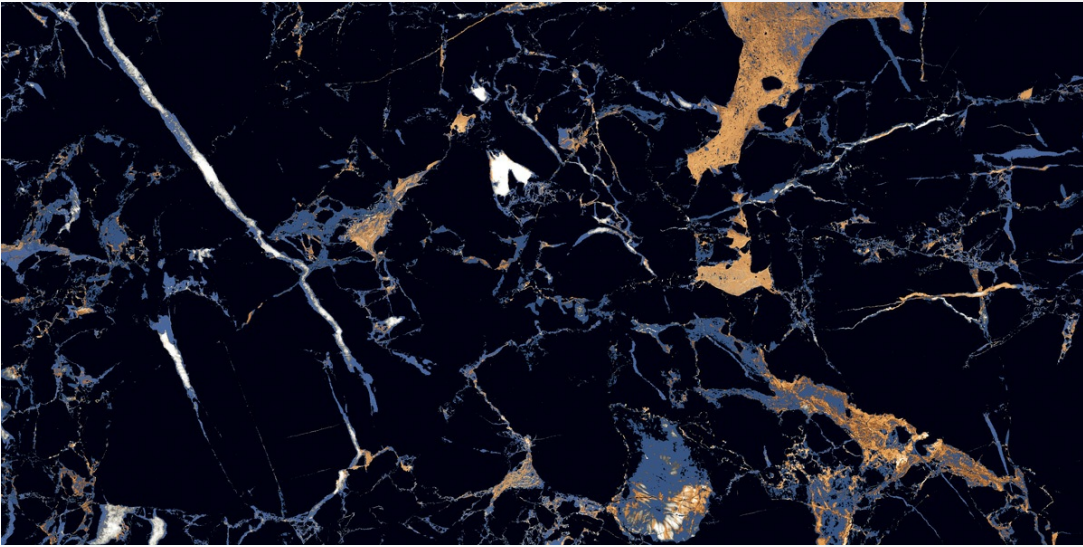

G:ESP•RCELAN

NERO EXTRA

Size:
600 X 1200 MM

Finish:
Super black High gloss

Thickness:
9 MM