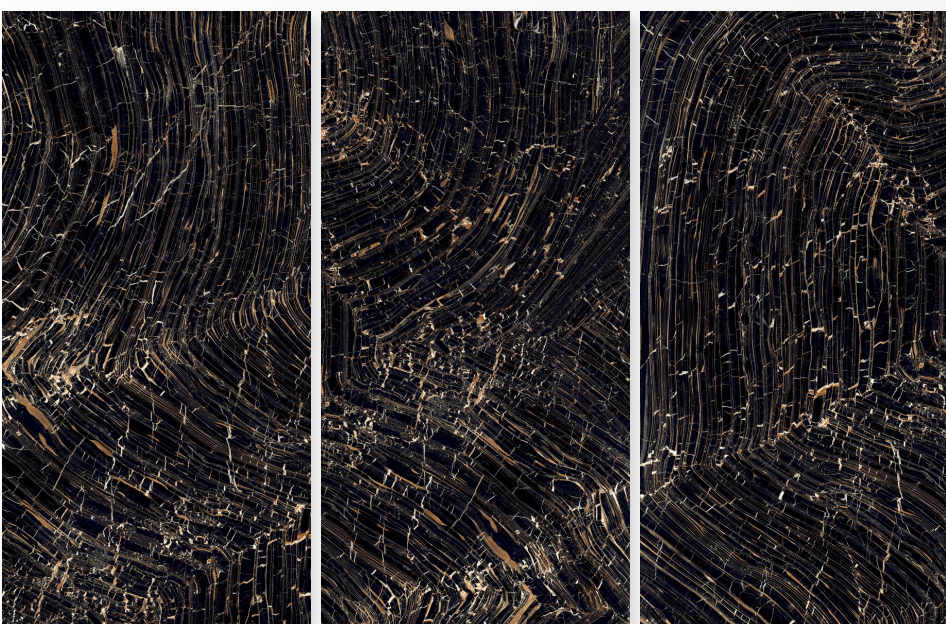

 **G:ESPORCELAN**

PARLINA BLACK

Size:
600 X 1200 MM

Finish:
Super black High gloss

Thickness:
9 MM

 **GRESPORCELAN**

PARLINA GOLD

Size:
600 X 1200 MM