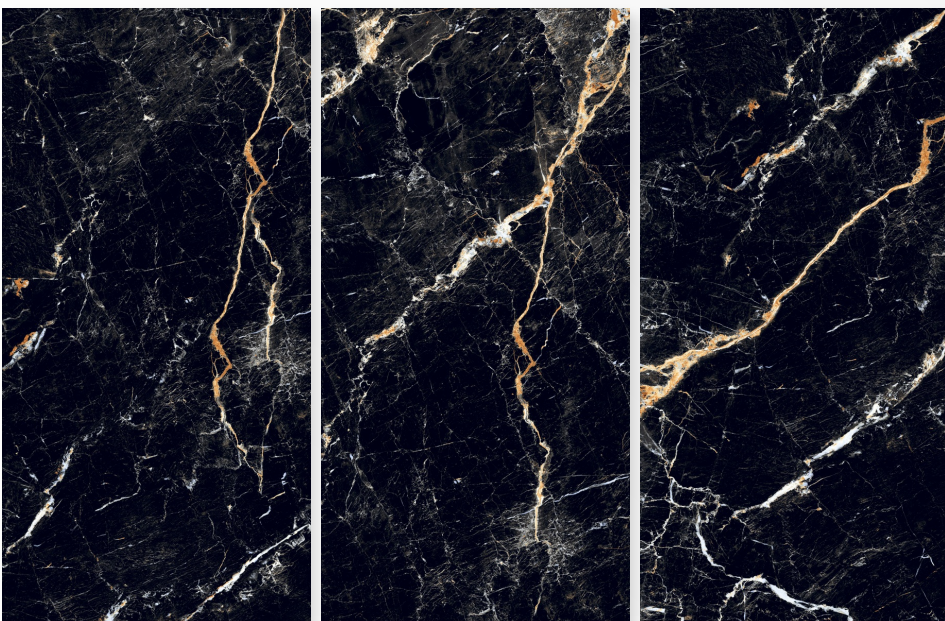

Size:
600 X 1200 MM

Finish:
Super black High gloss

Thickness:
9 MM

DO WHAT COMES NATUR

 **GRESPORCELAN**

LAURENT GOLD

Size:
600 X 1200 MM

Finish:
Super black High gloss