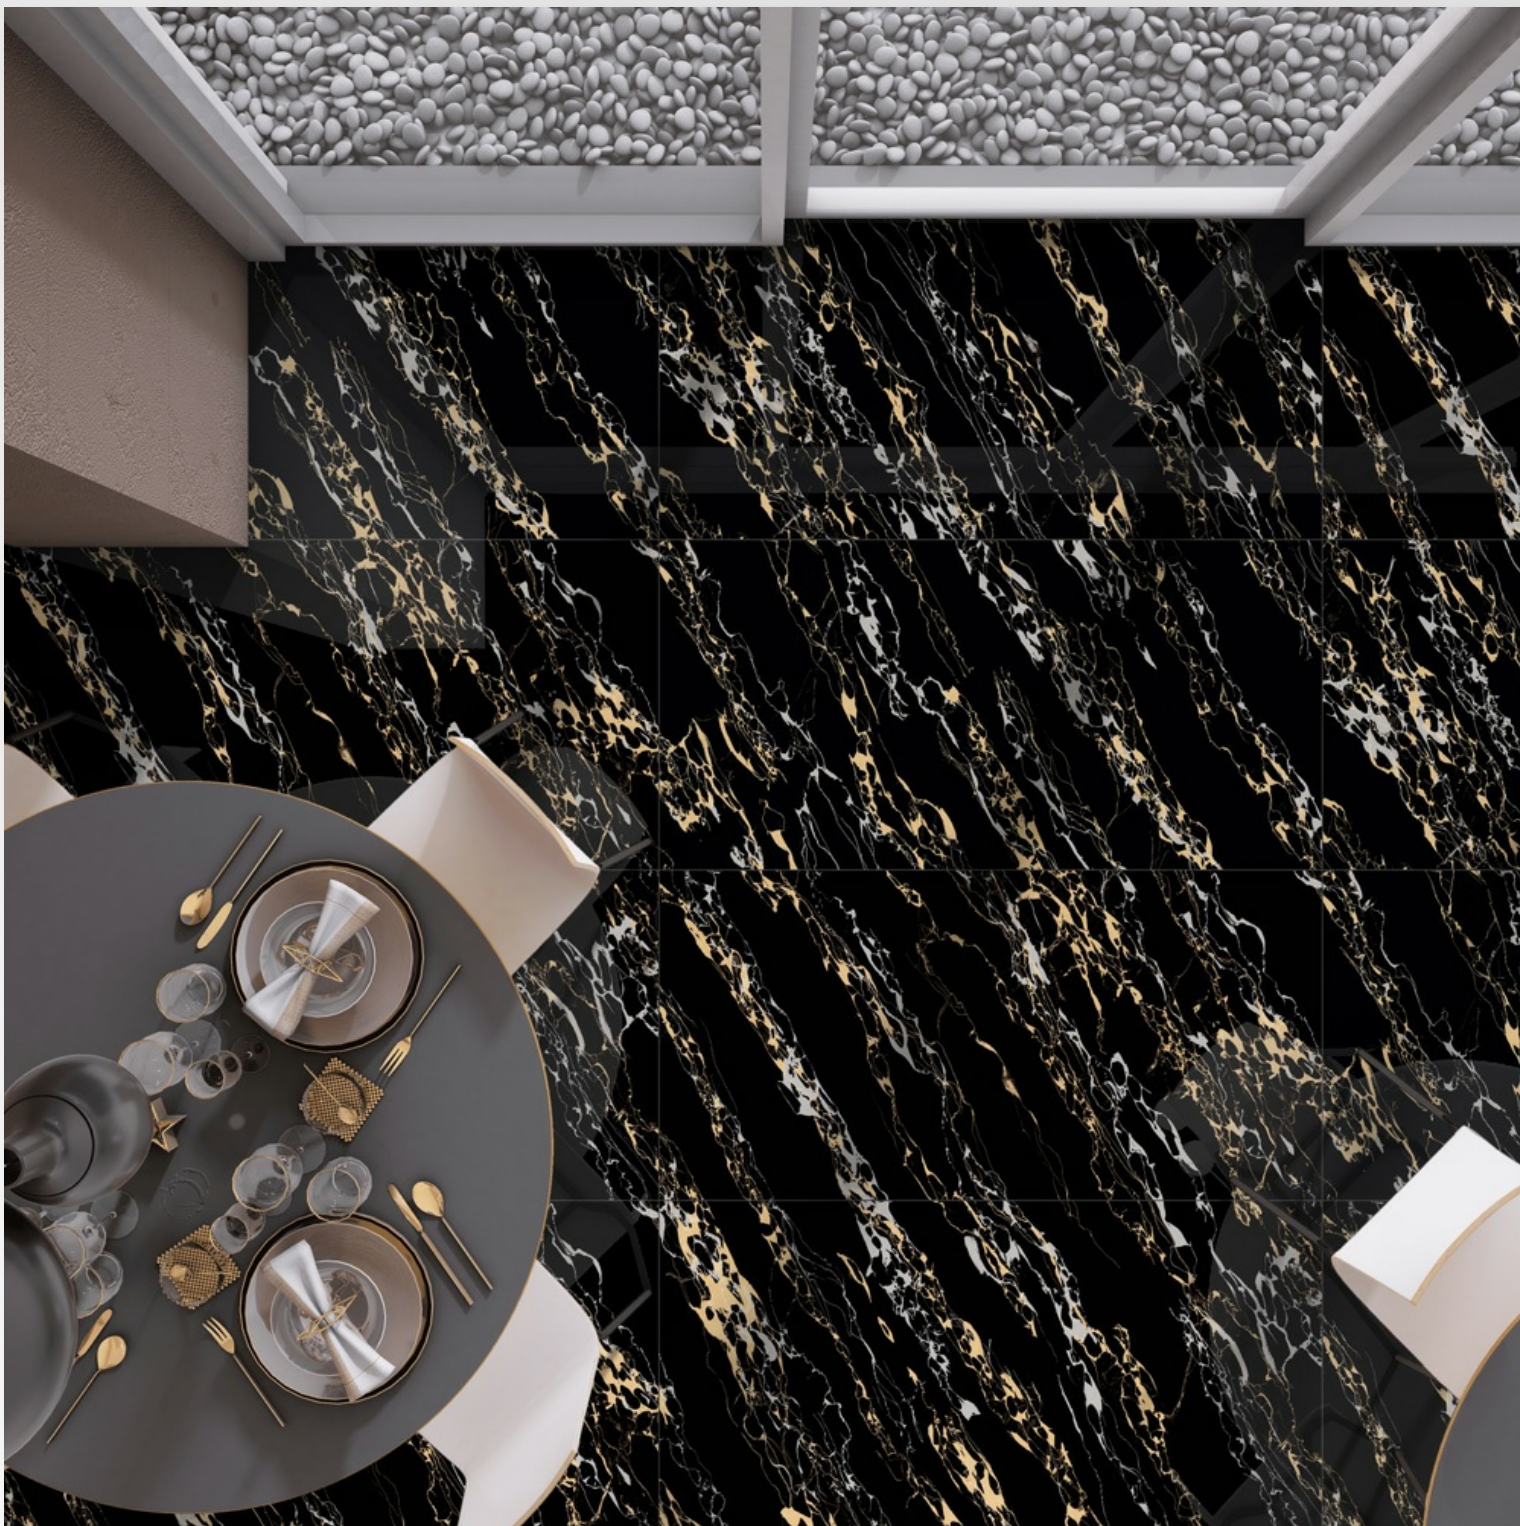

Size:
600 X 1200 MM

Finish:
Super black High gloss

Thickness:
9 MM

 **G:ESPORCELAN**

ZEBRA AZUL

Size:
600 X 1200 MM

Finish:
Super black High gloss

Thickness:
9 MM

 **G:ESPORCELAN**

ZEBRA YELLOW

Size:
600 X 1200 MM

Finish:
Super black High gloss

Thickness:
9 MM