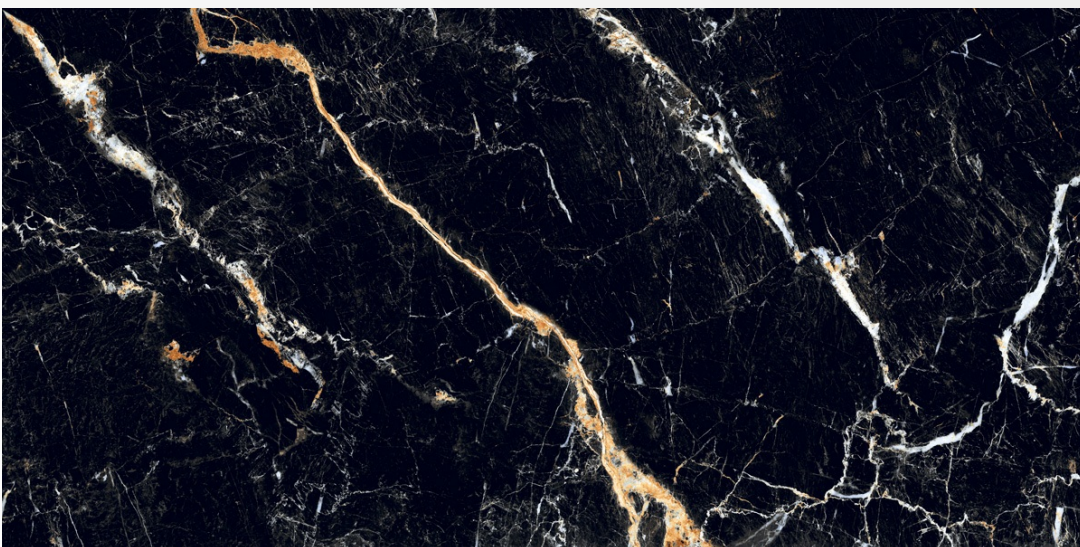

Size:
600 X 1200 MM

Finish:
Super black High gloss

Thickness:
9 MM

DO WHAT COMES NATUR

 **GRESPORCELAN**

LAURENT GOLD

Size:
600 X 1200 MM

Finish:
Super black High gloss