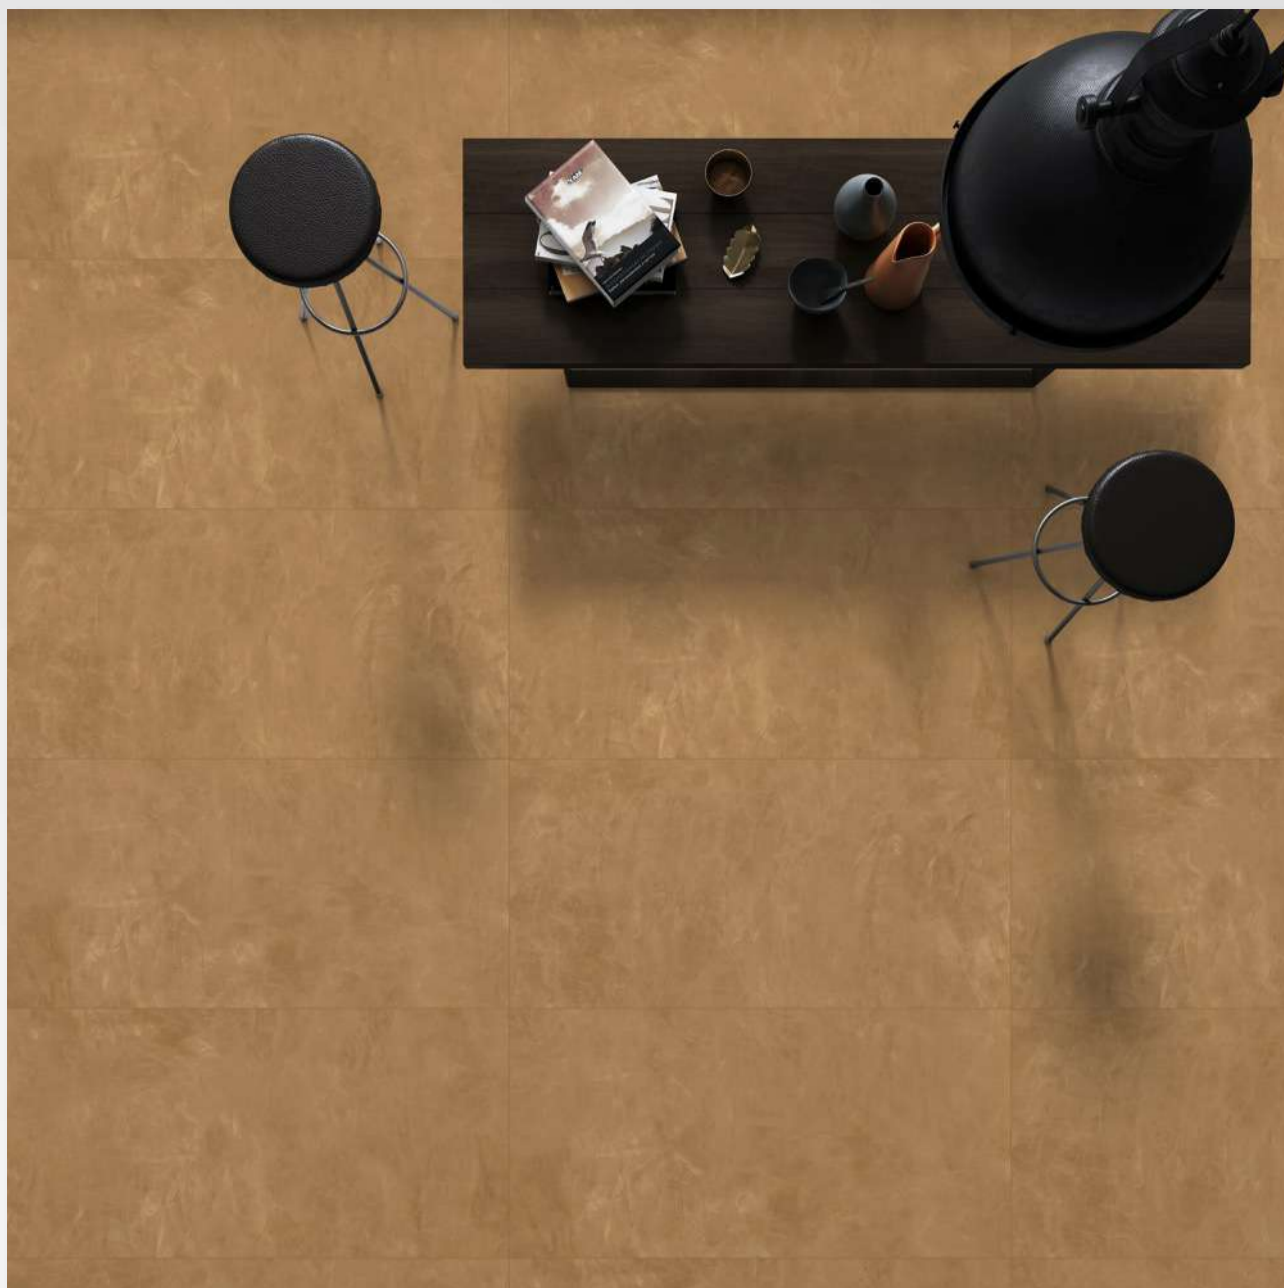

# CELTIC HONEY

SIZE: 600 X 1200 MM

FINISH: MATT

THICKNESS: 9 MM