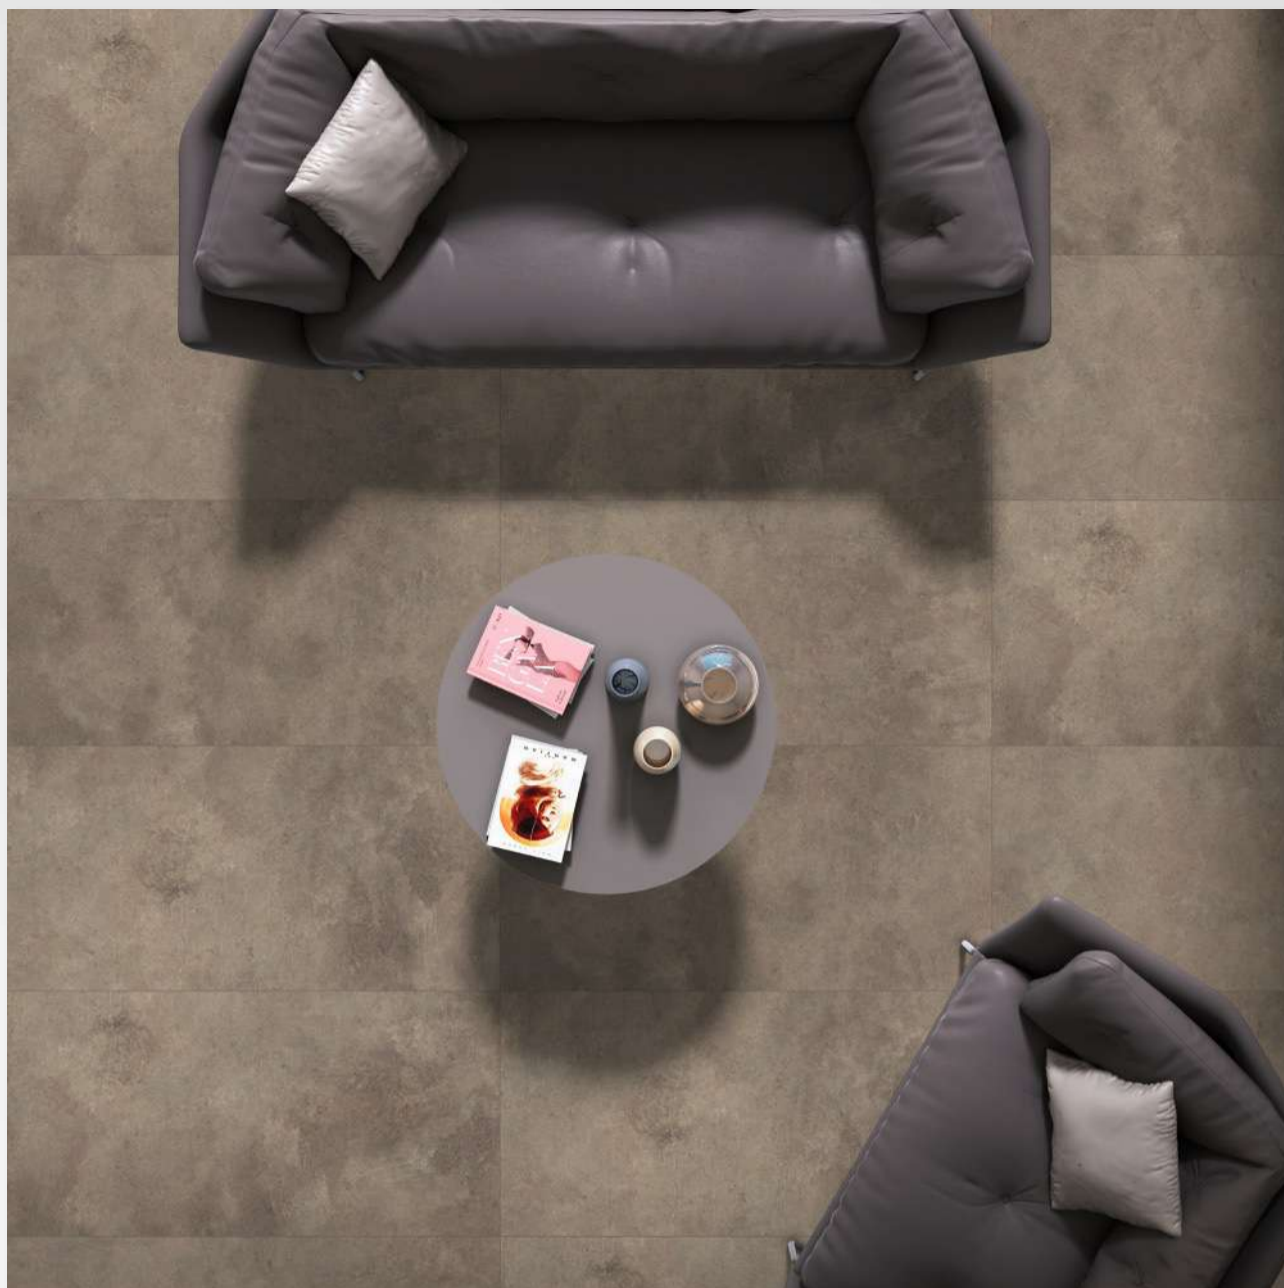

## ANTIQUE BRONZE

SIZE: 600 X 1200 MM

FINISH: MATT

THICKNESS: 9 MM