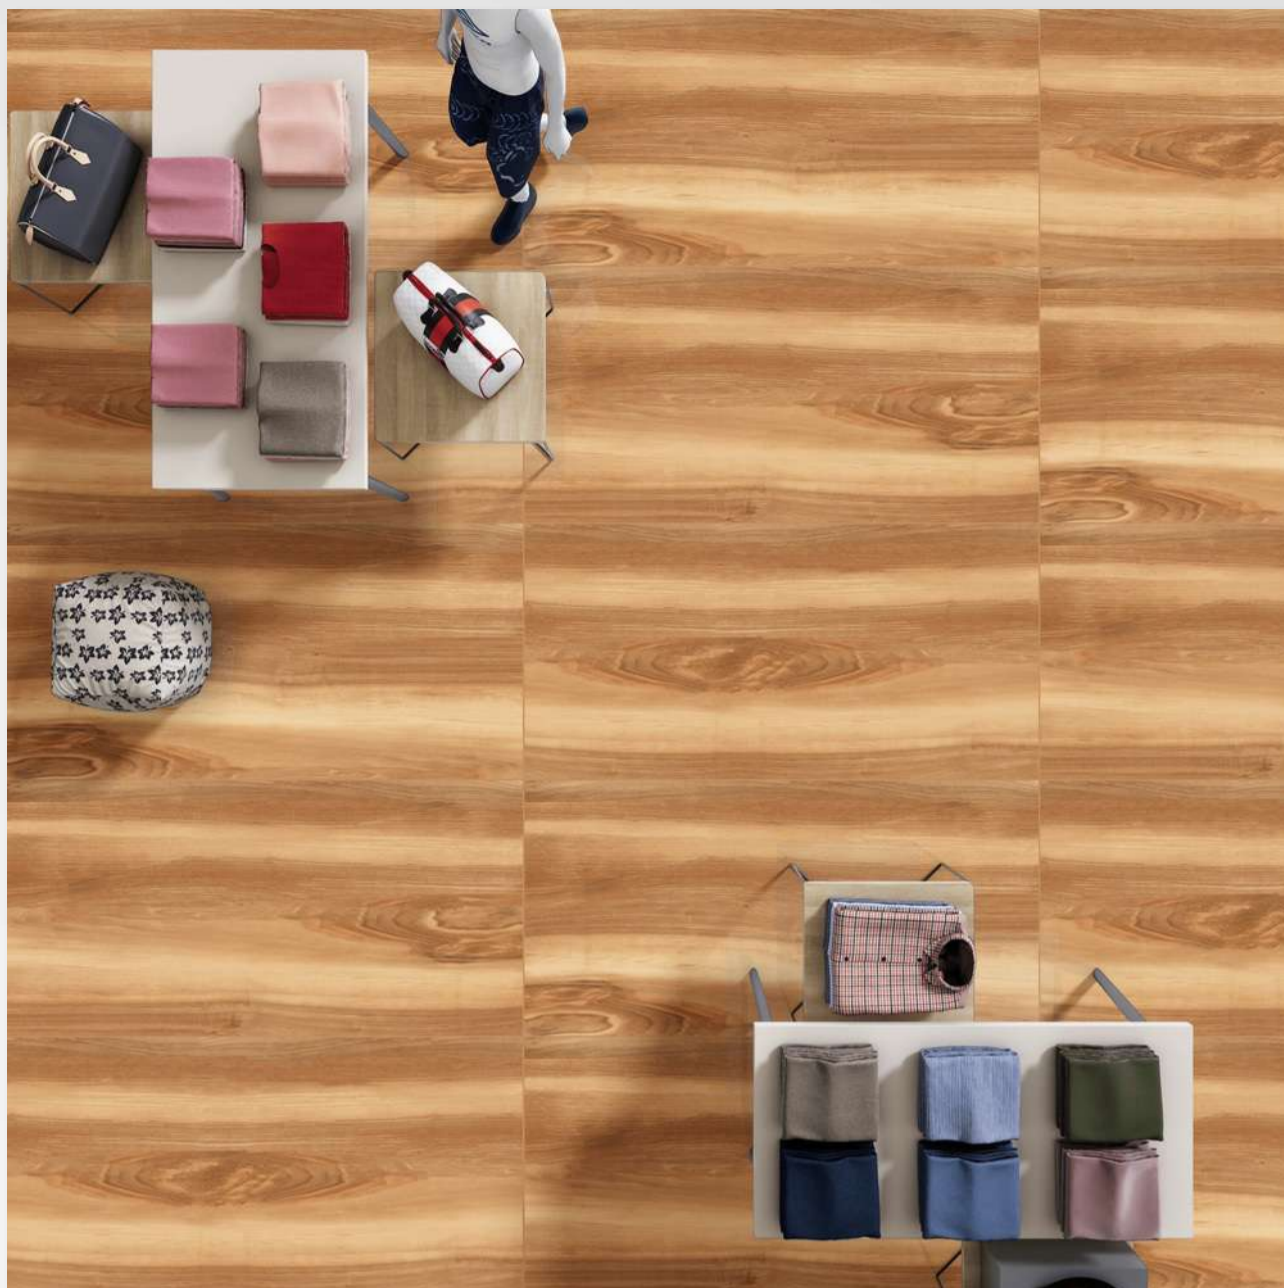

## COSMIC COTTO

SIZE: 600 X 1200 MM

FINISH: MATT

THICKNESS: 9 MM