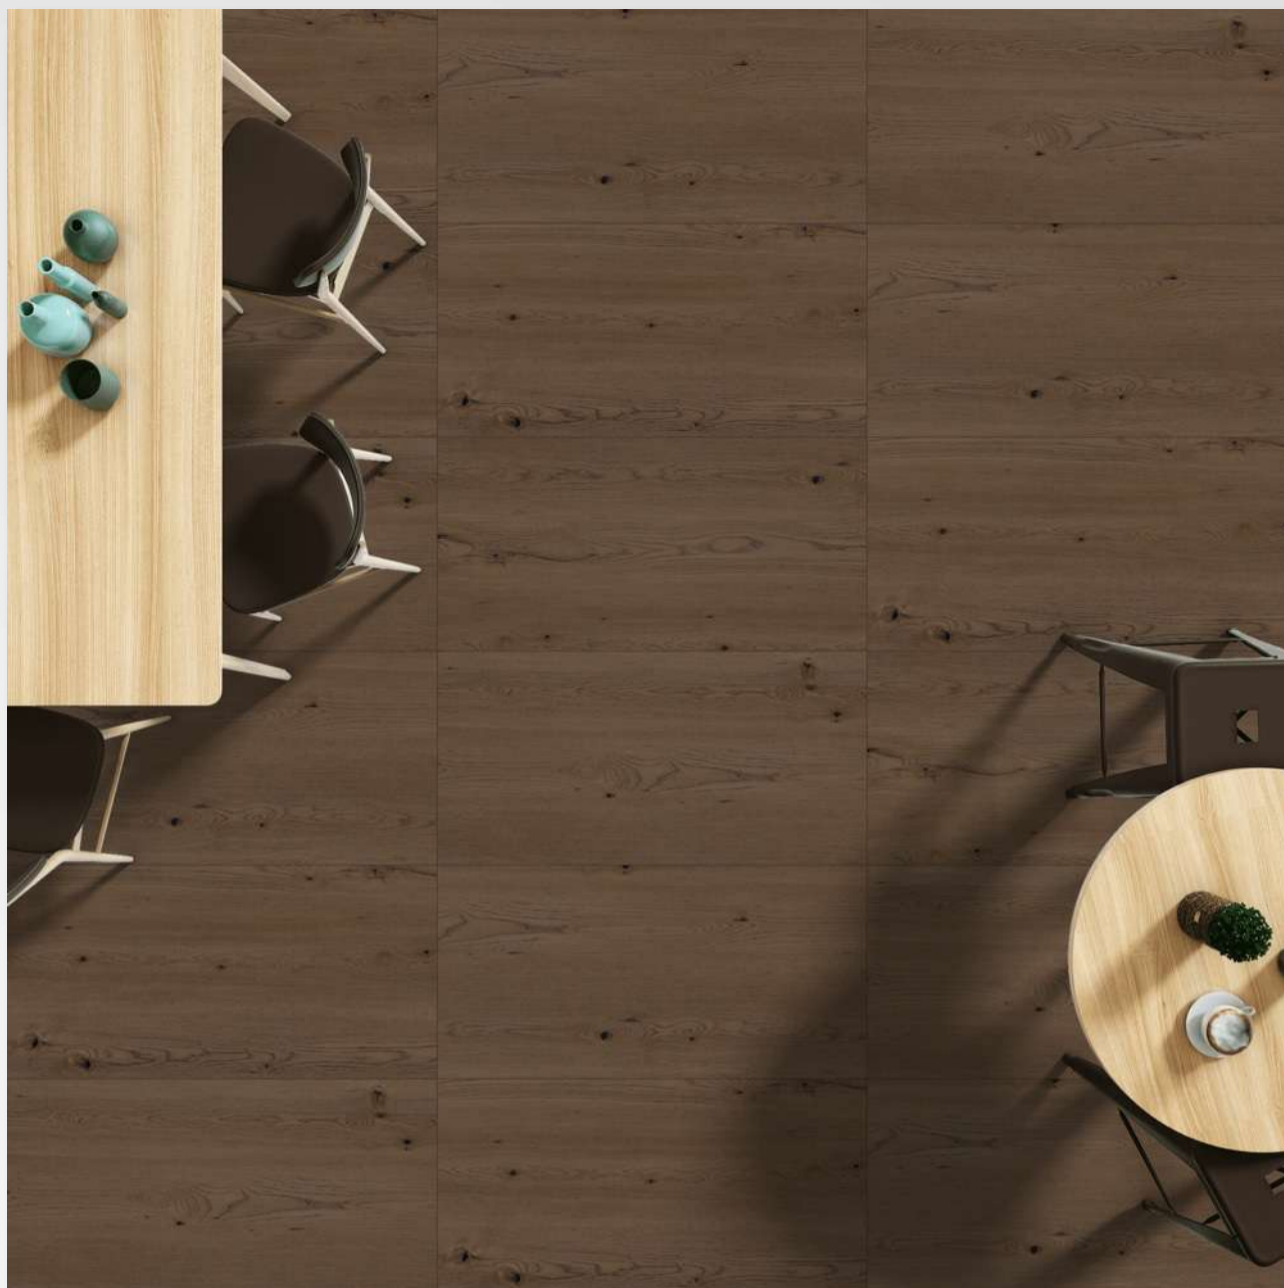

## TRUPEL CHOCO

SIZE: 600 X 1200 MM

FINISH: MATT

THICKNESS: 9 MM