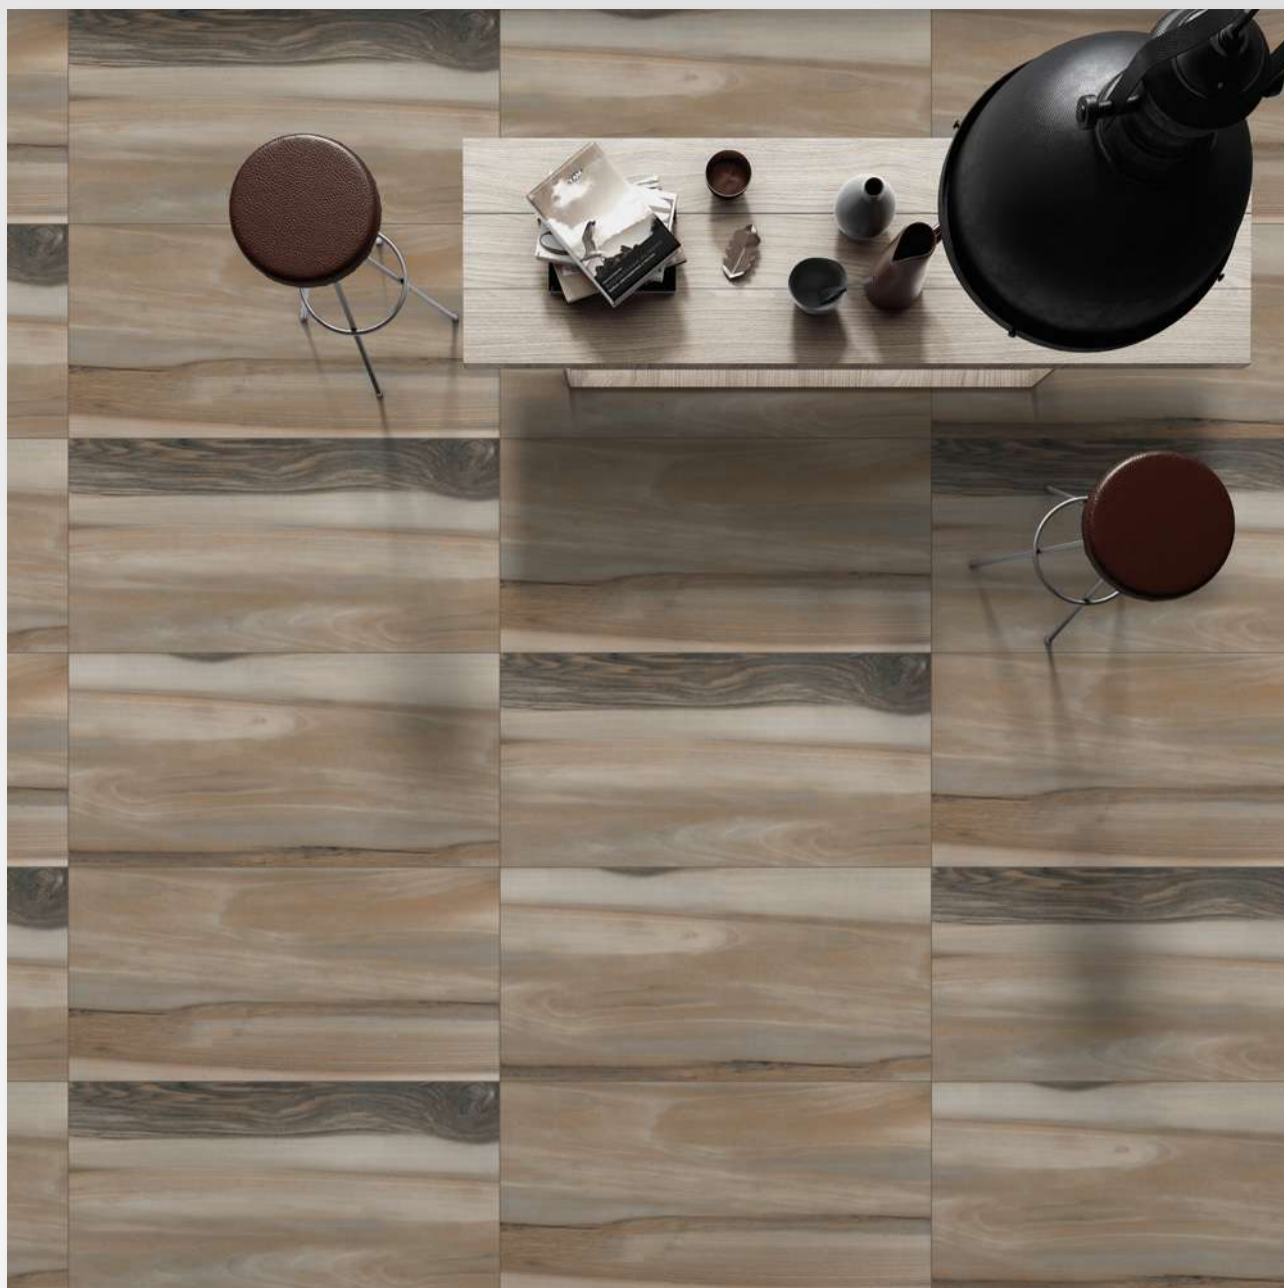

## SIFFON BROWN

SIZE: 600 X 1200 MM

FINISH: MATT

THICKNESS: 9 MM