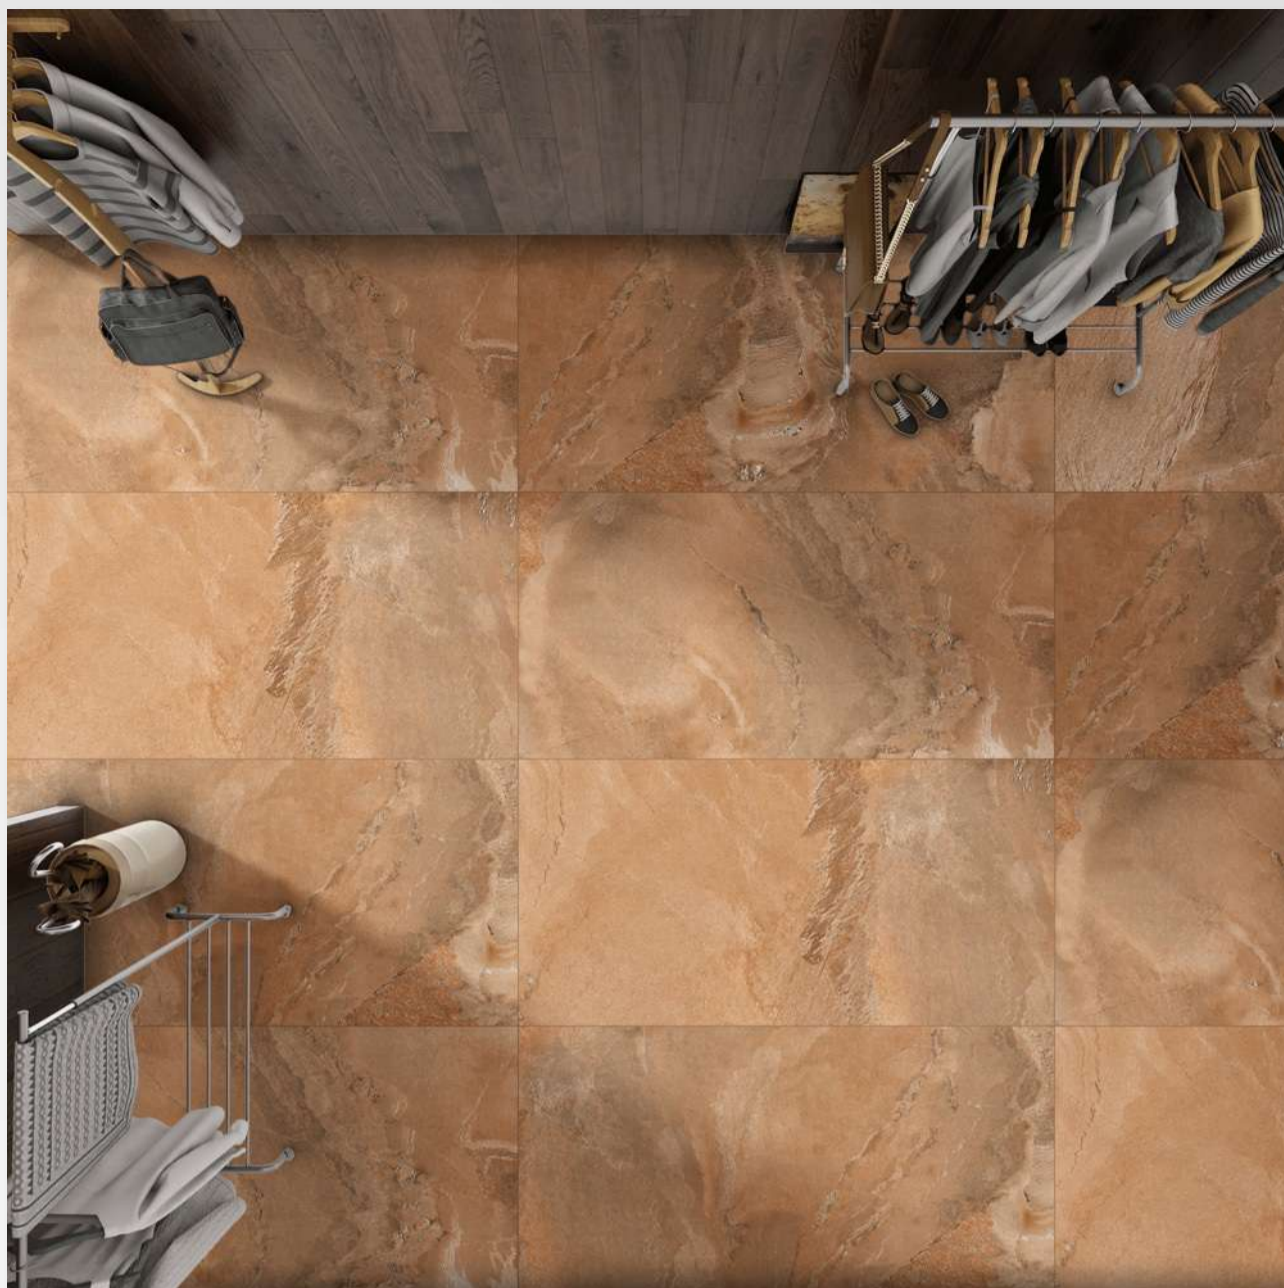

## HARD ROCK BEIGE

SIZE: 600 X 1200 MM

FINISH: MATT

THICKNESS: 9 MM