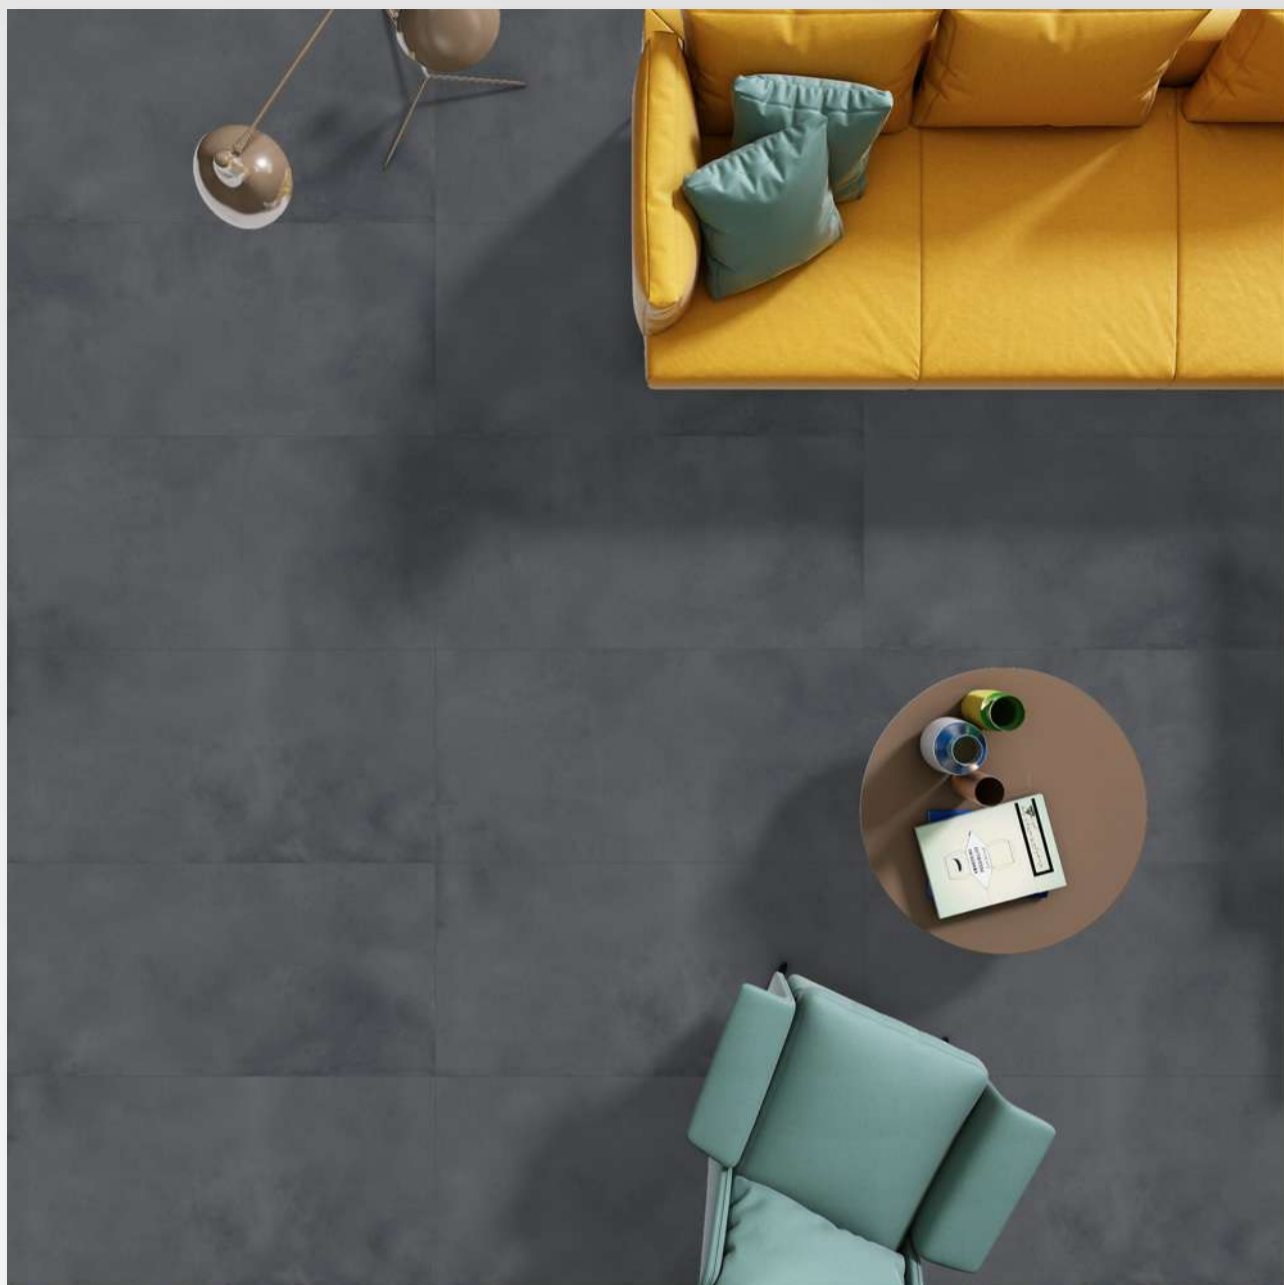

## EXPOSE CHOCO

SIZE: 600 X 1200 MM

FINISH: MATT

THICKNESS: 9 MM