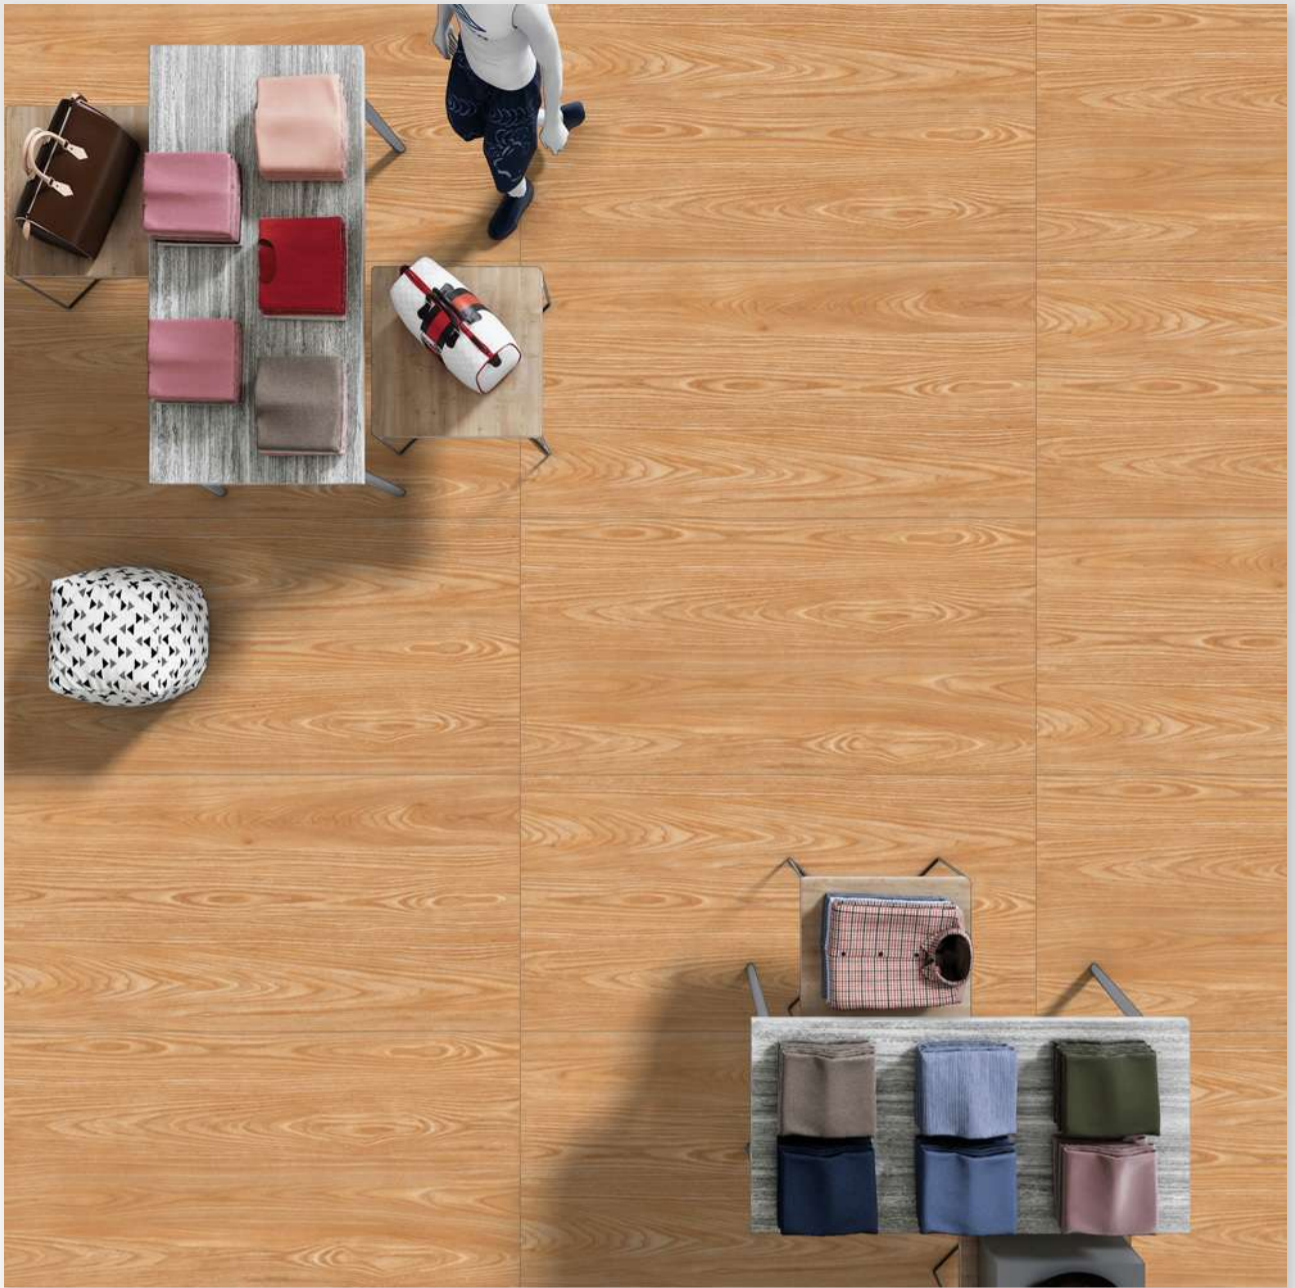

## COSMIC COTTO

SIZE: 600 X 1200 MM

FINISH: MATT

THICKNESS: 9 MM