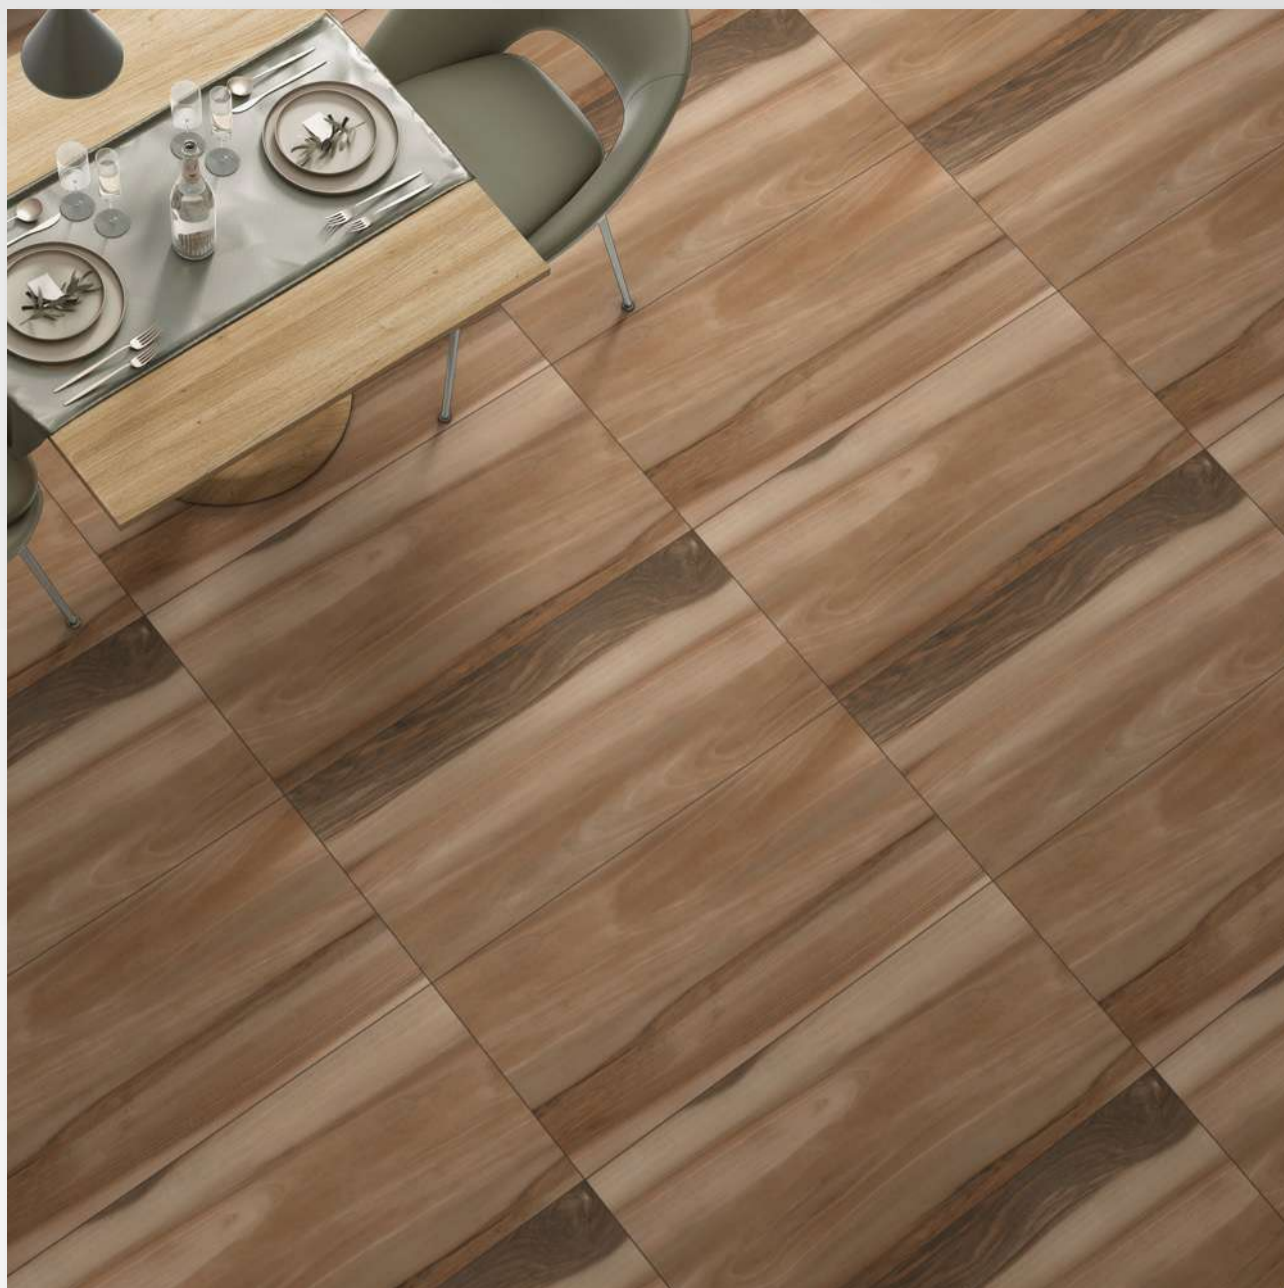

## SNEEK BRICH

SIZE: 600 X 1200 MM

FINISH: MATT

THICKNESS: 9 MM