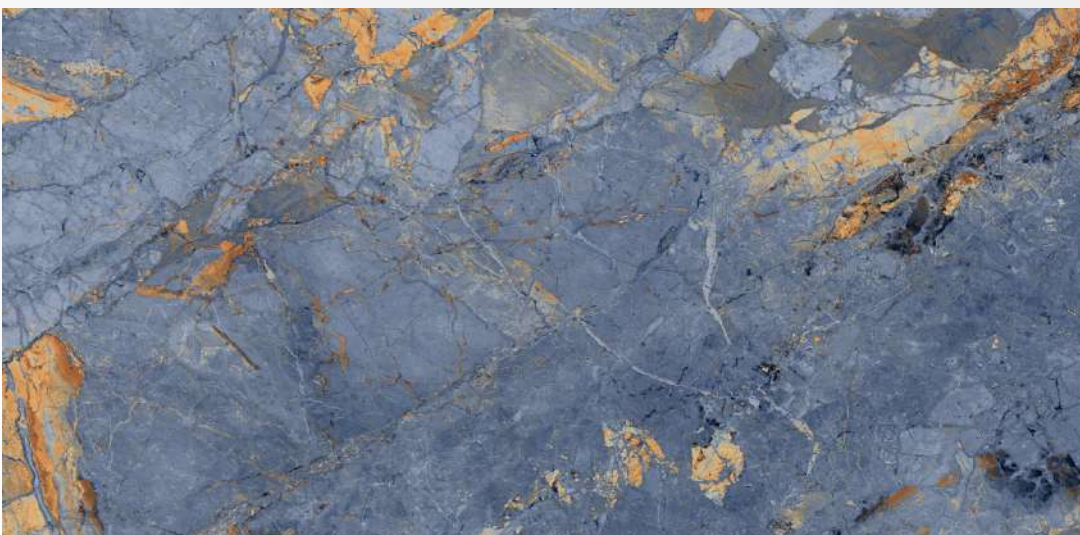

G:ESPORCELAN