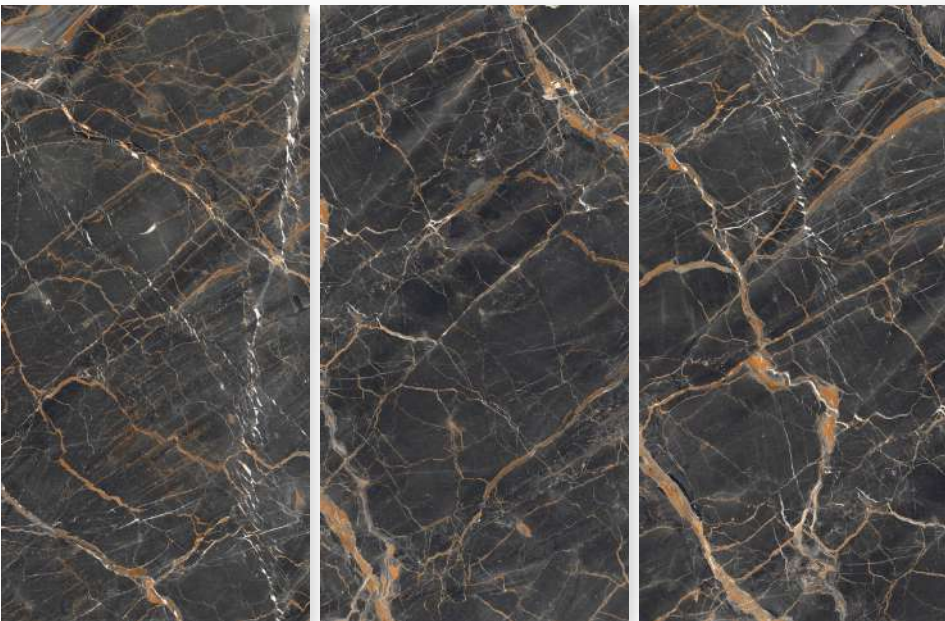

Size:
600 X 1200 MM

Finish:
HighGloss

Thickness:
9 MM

 **G:ESPORCELAN**

RUMBLE CHARCOL

Size:
600 X 1200 MM

Finish:
HighGloss

Thickness:
9 MM