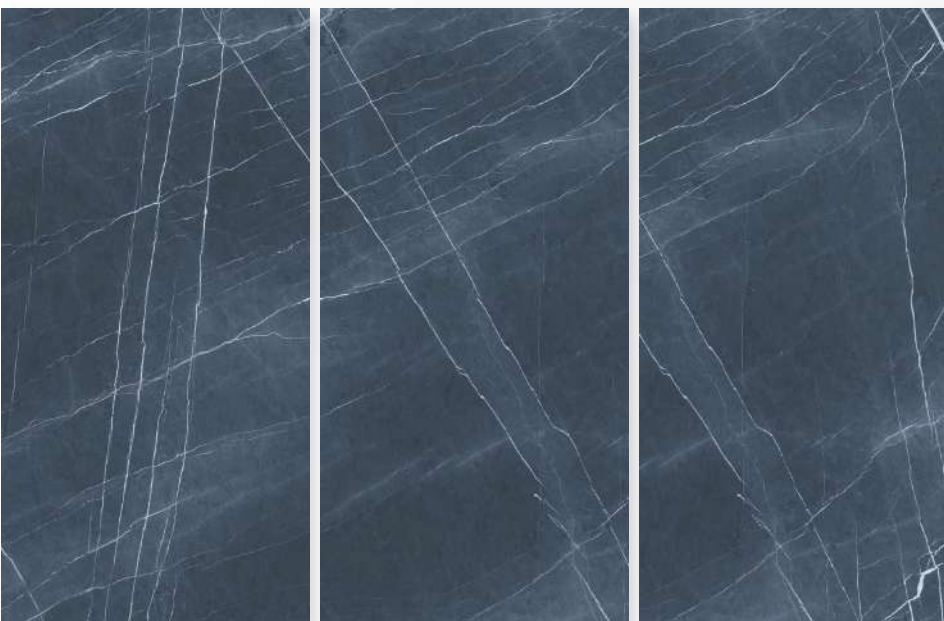

NEXA DENIM

Size:
600 X 1200 MM

Finish:
HighGloss

Thickness:
9 MM