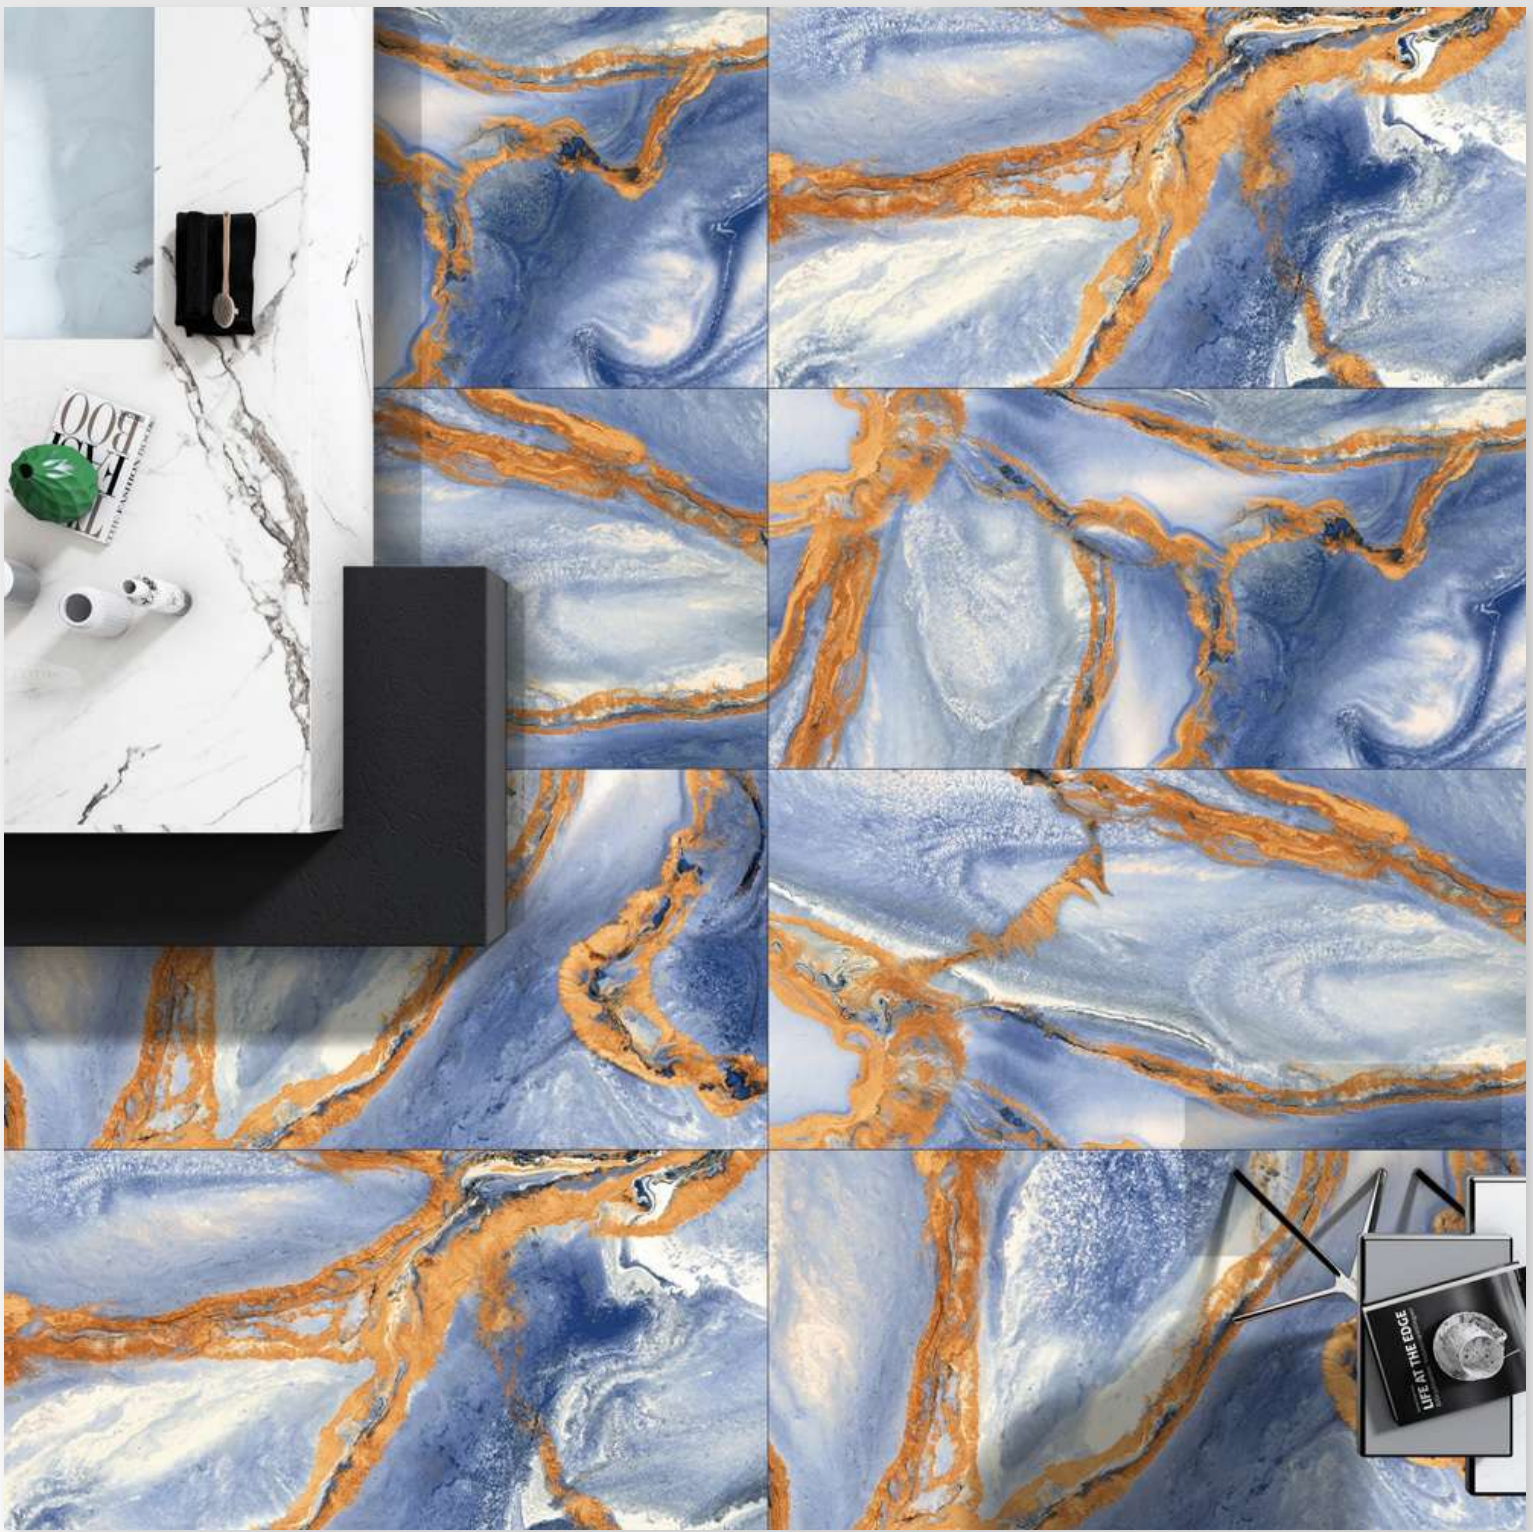

G:ESP•RCELAN