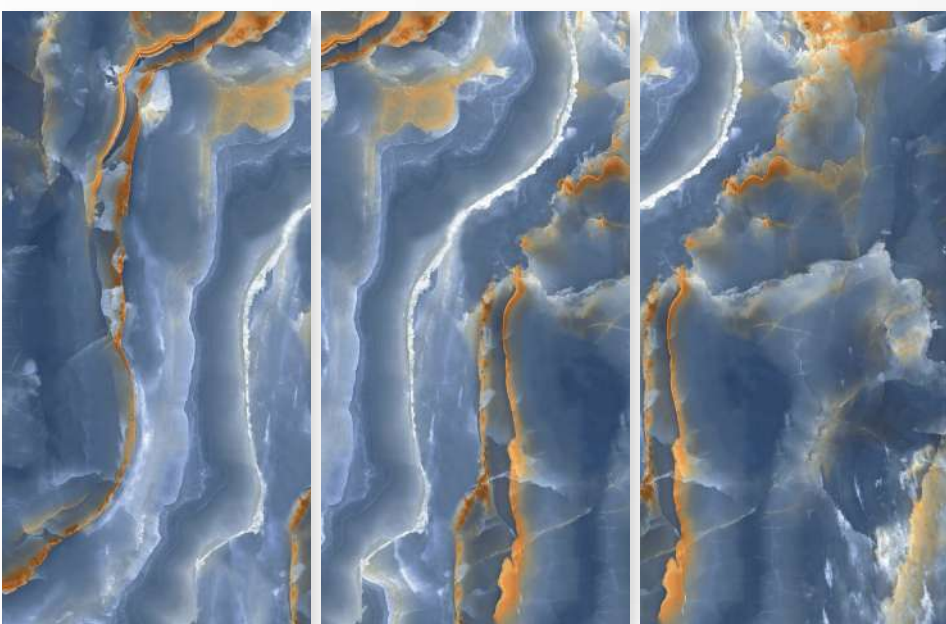

LAPIZ BLUE

Size:
600 X 1200 MM

Finish:
HighGloss

Thickness:
9 MM