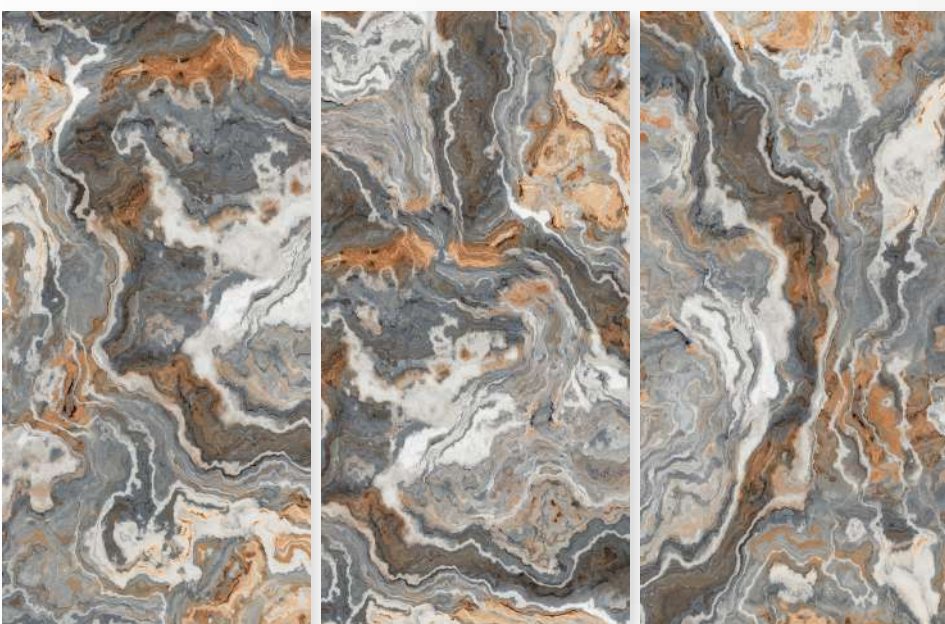

Thickness:
9 MM

 **G:ESPORCELAN**

TIGER BROWN

Size:
600 X 1200 MM

Finish:
HighGloss

Thickness:
9 MM

 **G:ESPORCELAN**

TRANCO BROWN