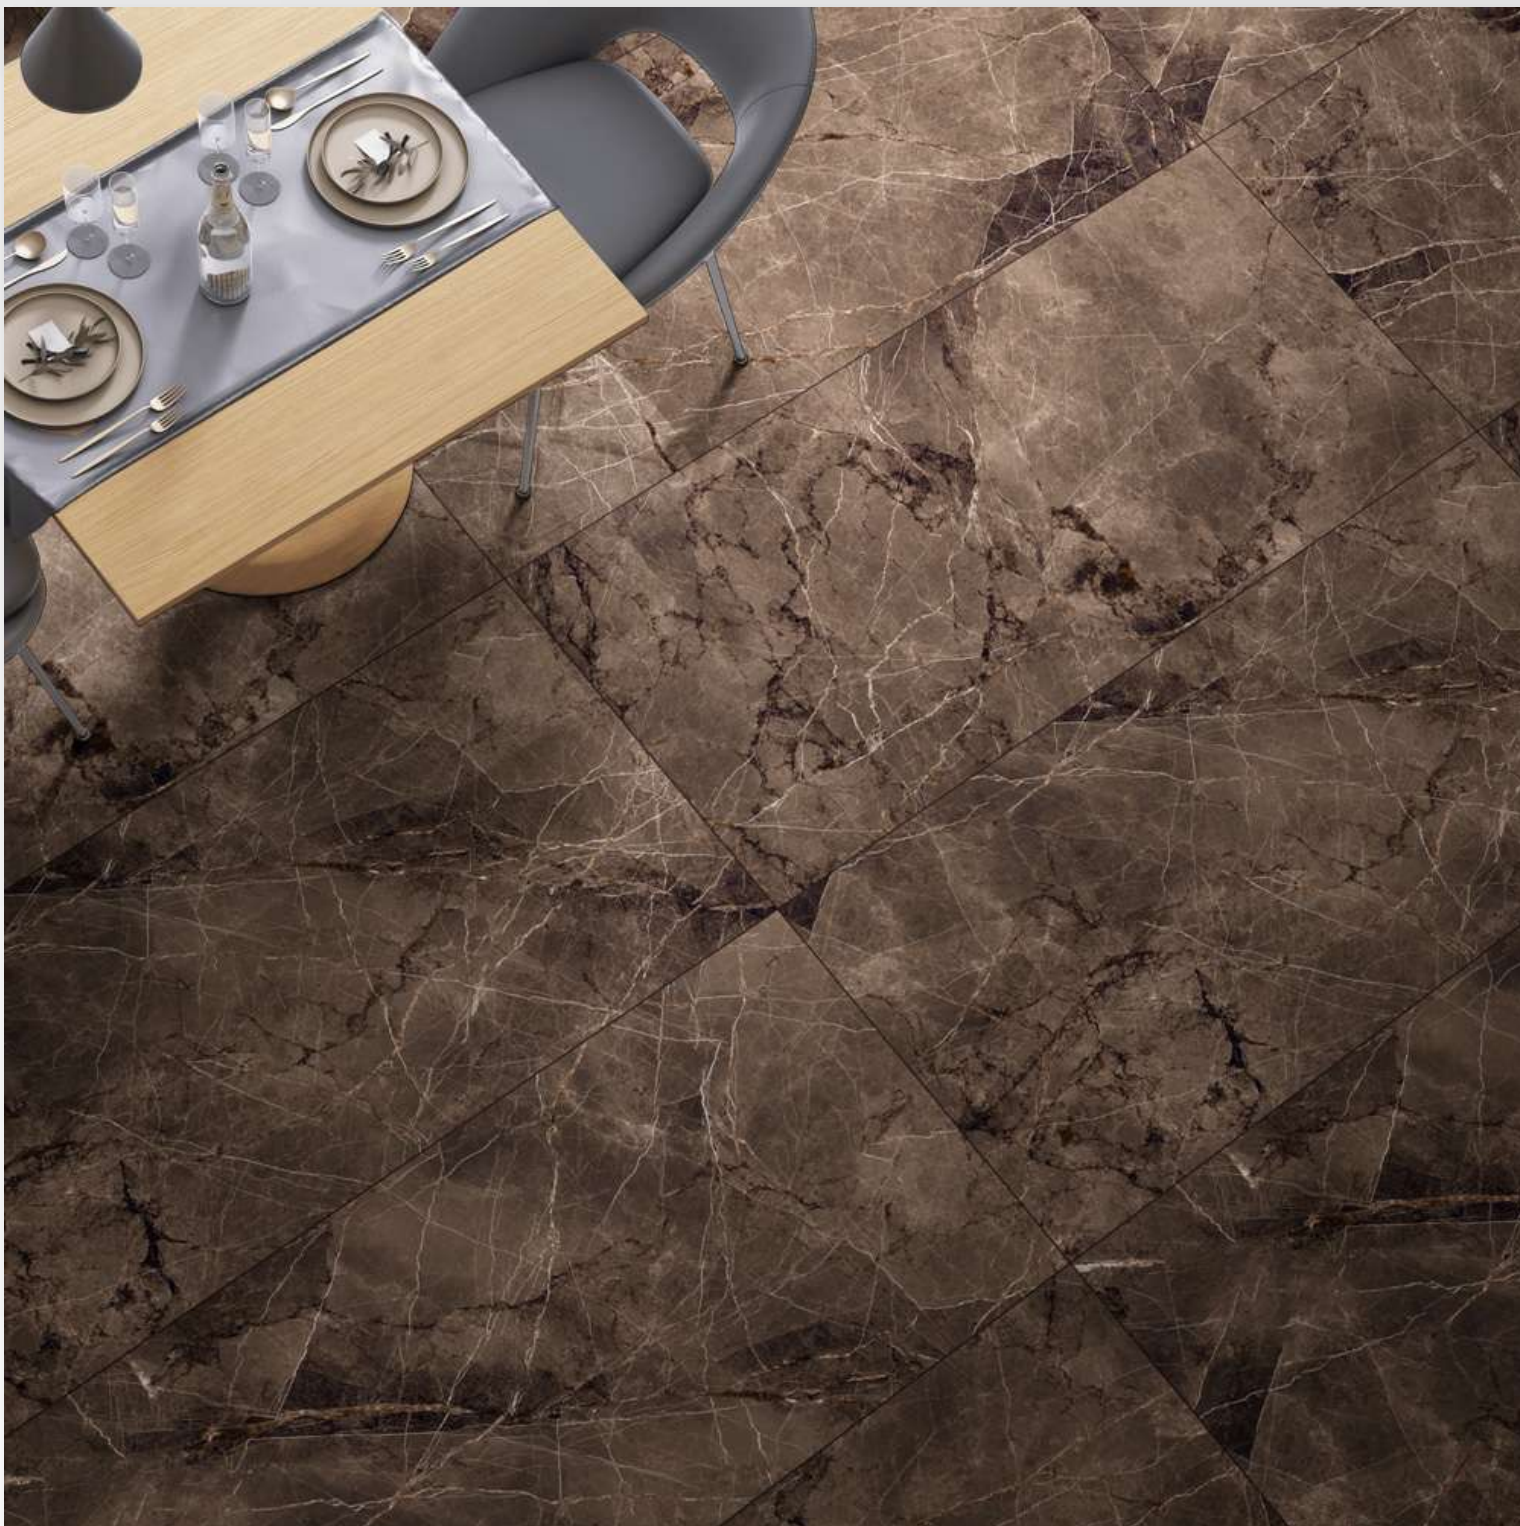

 **G:ESP•RCELAN**

STICK WHITE

Size:
600 X 1200 MM

Finish:
HighGloss

Thickness:
9 MM

 **G:ESP•RCELAN**

SURPRISE BROWN

Size:
600 X 1200 MM