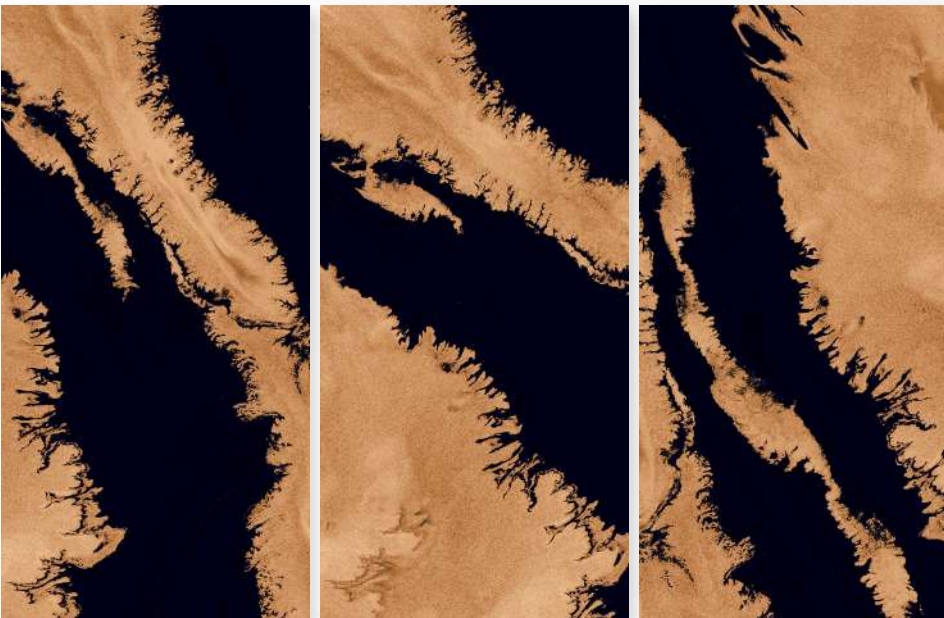

G:ESP•RCELAN

SHAWL BROWN

Size:
600 X 1200 MM

Finish:
HighGloss

Thickness:
9 MM