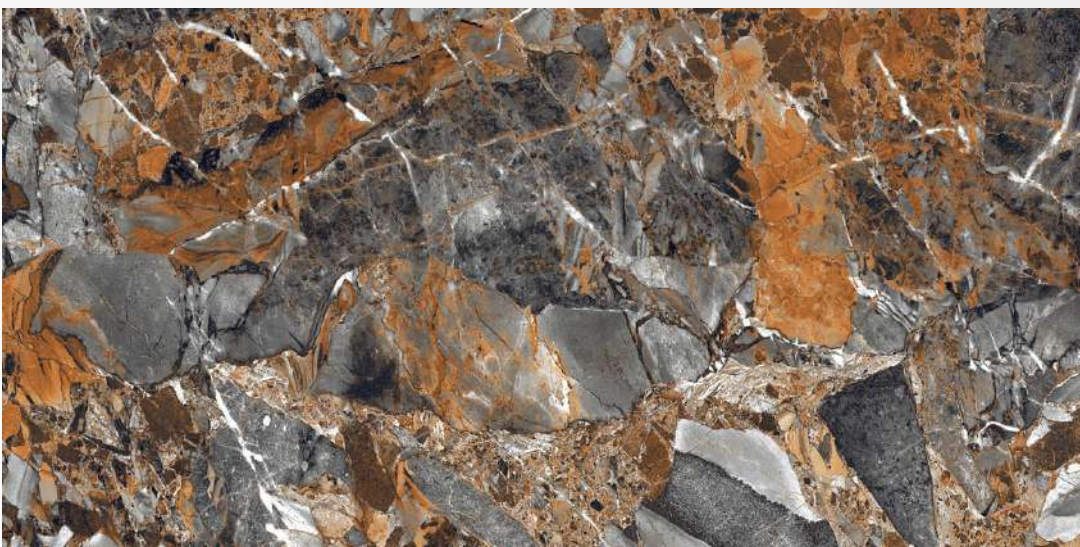

Size:
600 X 1200 MM

Finish:
HighGloss

Thickness:
9 MM

 **G:ESP•RCELAN**

ARMANI FLAX

Size:
600 X 1200 MM

Finish:
HighGloss

Thickness:
9 MM