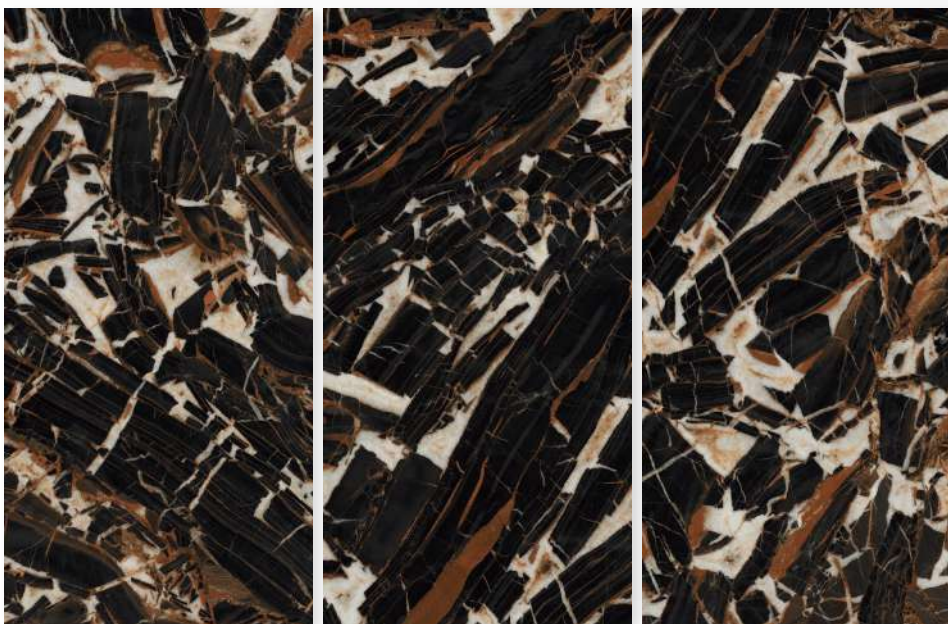

G:ESP•RCELAN

ENTRO

Size:
600 X 1200 MM

Finish:
HighGloss

Thickness:
9 MM