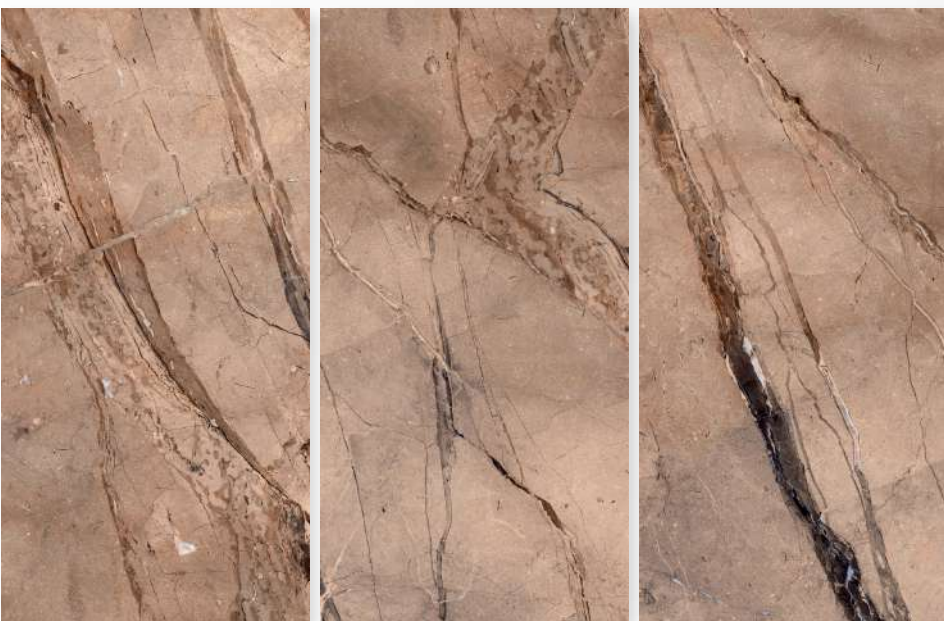

Finish:
HighGloss

Thickness:
9 MM

 **G:ESPORCELAN**

SELINA BRONZ

Size:
600 X 1200 MM

Finish:
HighGloss

Thickness:
9 MM

 **G:ESP•RCELAN**