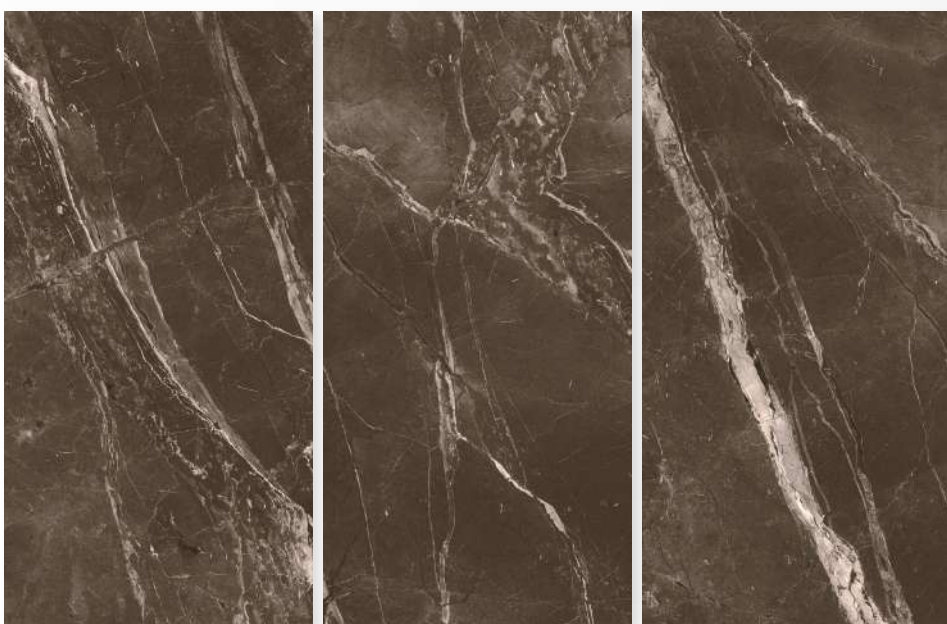

SELINA BRONZ

Size:
600 X 1200 MM

Finish:
HighGloss

Thickness:
9 MM