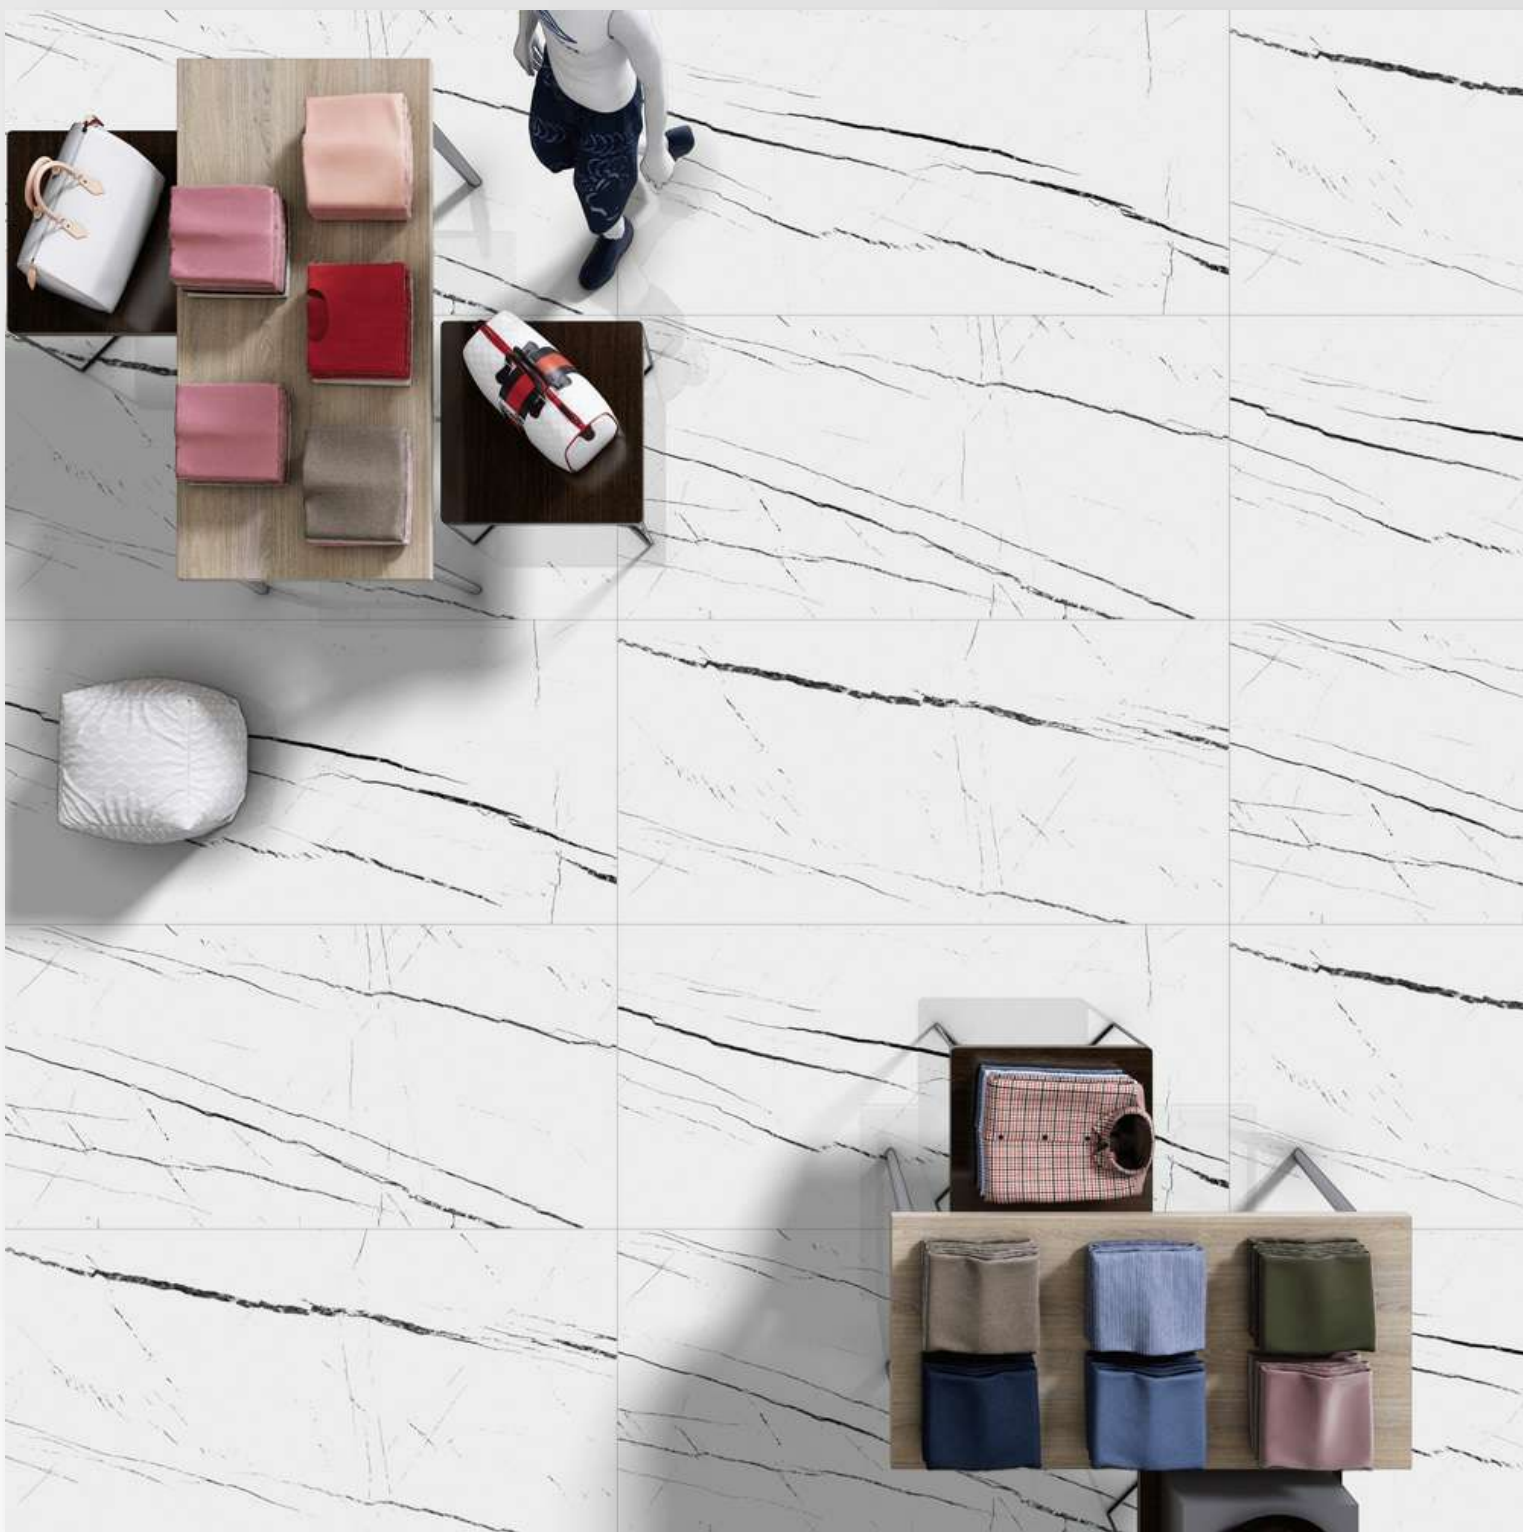

Size:
600 X 1200 MM

Finish:
HighGloss

Thickness:
9 MM

 **G:ESPORCELAN**

SLATE

Size:
600 X 1200 MM

Finish:
HighGloss

Thickness:
9 MM