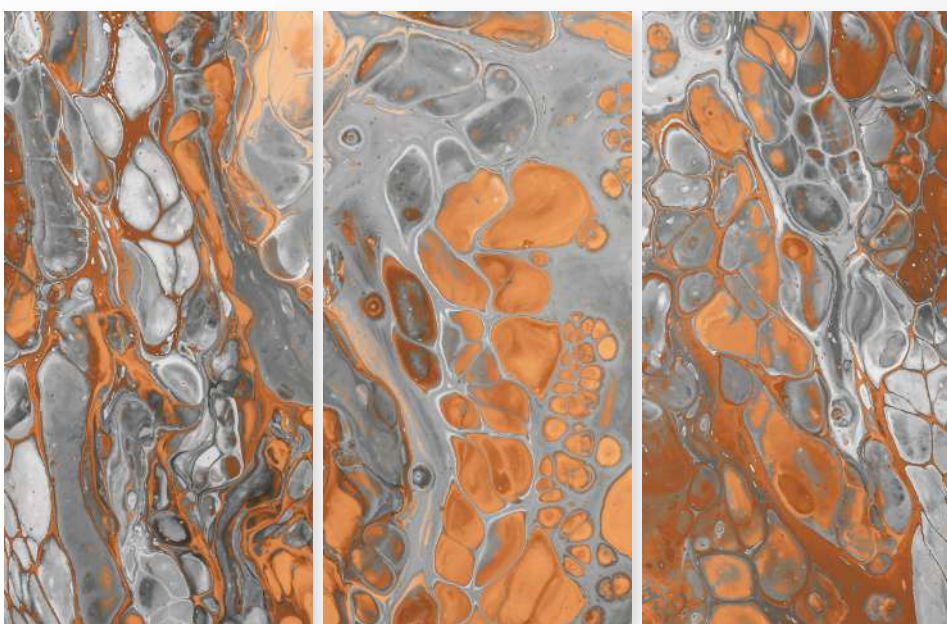

FIRE LAVA

Size:
600 X 1200 MM

Finish:
HighGloss

Thickness:
9 MM