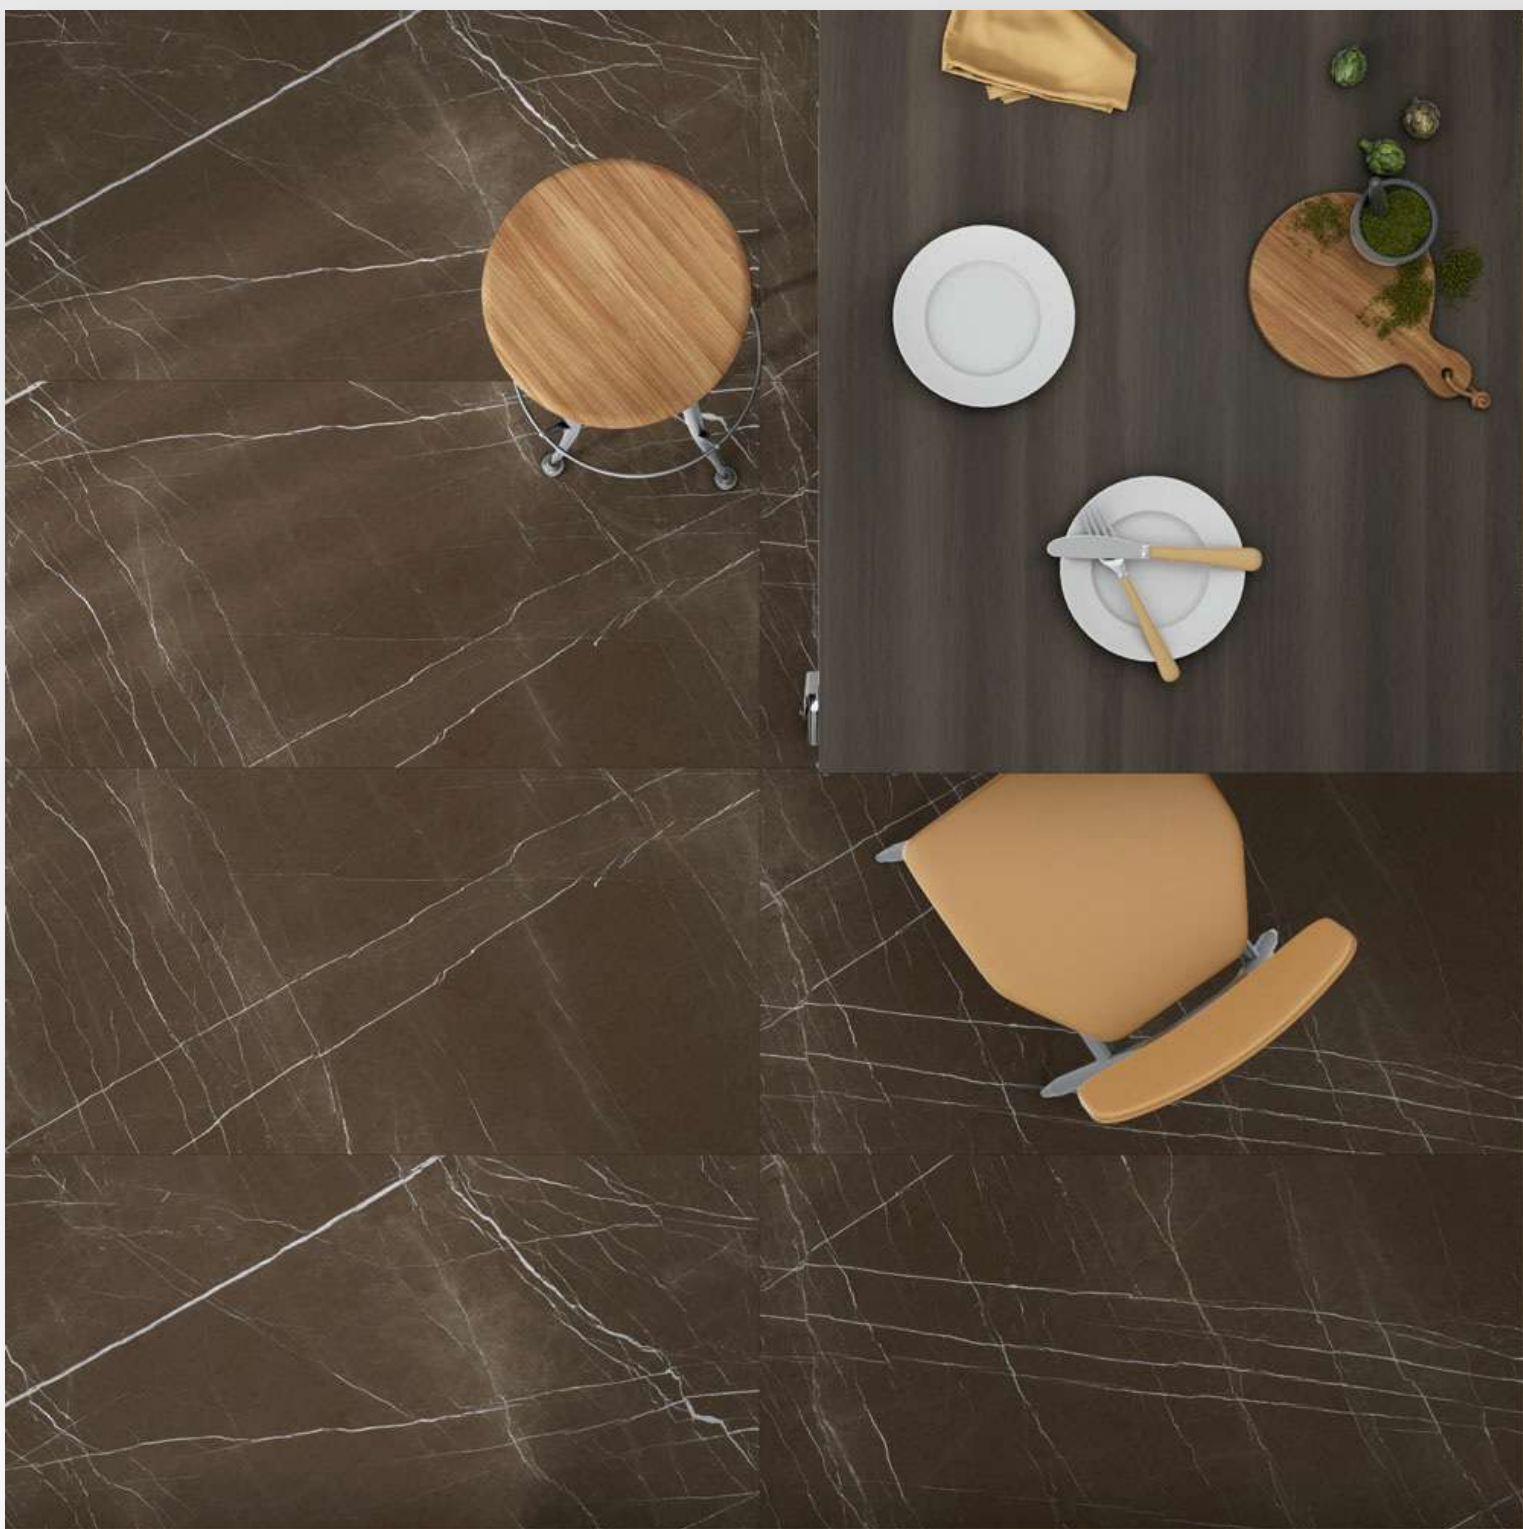

 **G:ESP•RCELAN**

NEXA AZUL

Size:
600 X 1200 MM

Finish:
HighGloss

Thickness:
9 MM

 **G:ESP•RCELAN**

NEXA CARAMEL

Size:
600 X 1200 MM