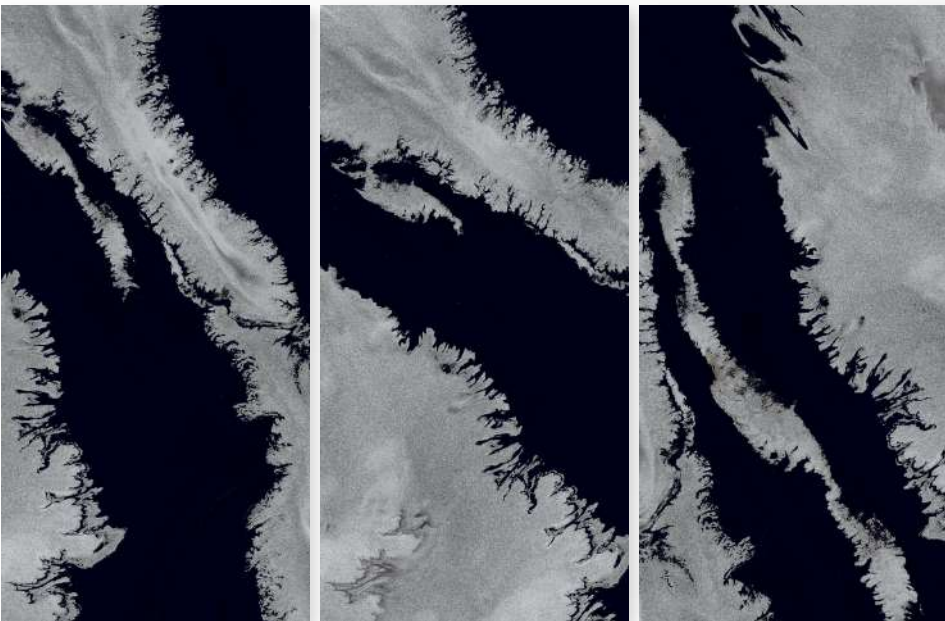

SHAWL BLACK

Size:
600 X 1200 MM

Finish:
HighGloss

Thickness:
9 MM