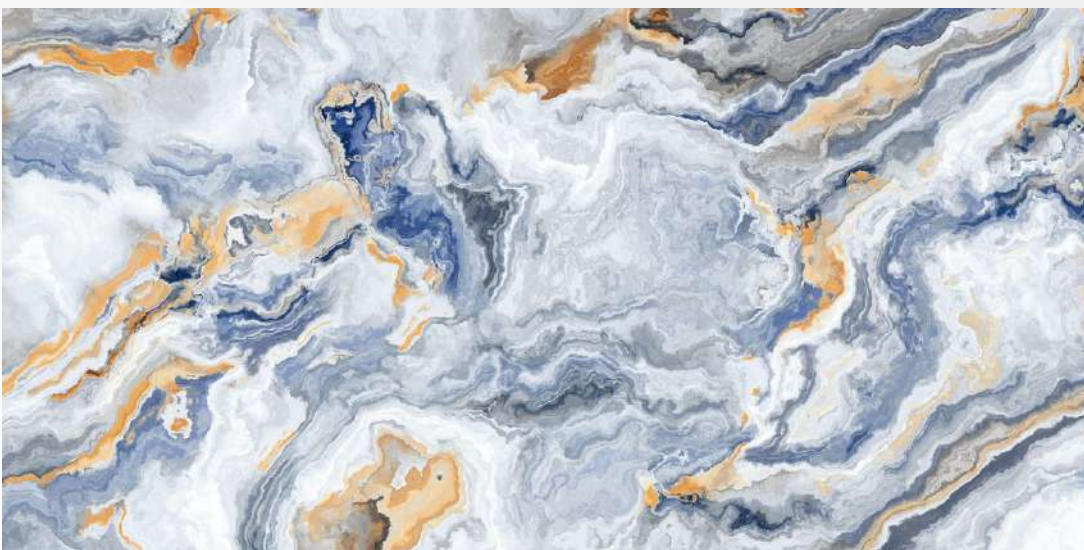

Size:
600 X 1200 MM

Finish:
HighGloss

Thickness:
9 MM

 **G:ESPORCELAN**

KASHMIR BLUE

Size:
600 X 1200 MM

Finish:
HighGloss

Thickness:
9 MM