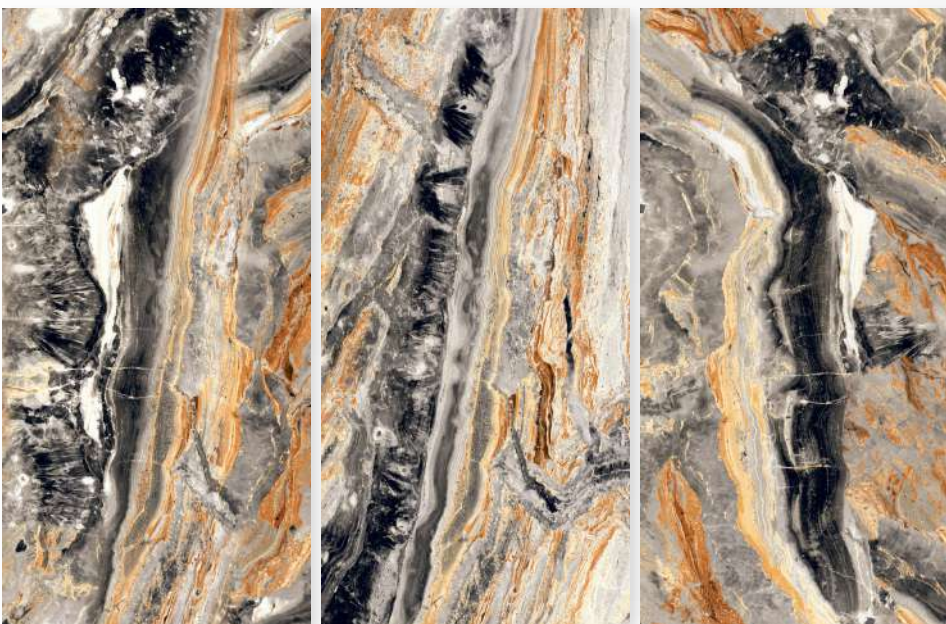

EARTH WHITE

Size:
600 X 1200 MM

Finish:
HighGloss

Thickness:
9 MM

 **G:ESPORCELAN**

EARTHARO

Size:
600 X 1200 MM

Finish:
HighGloss