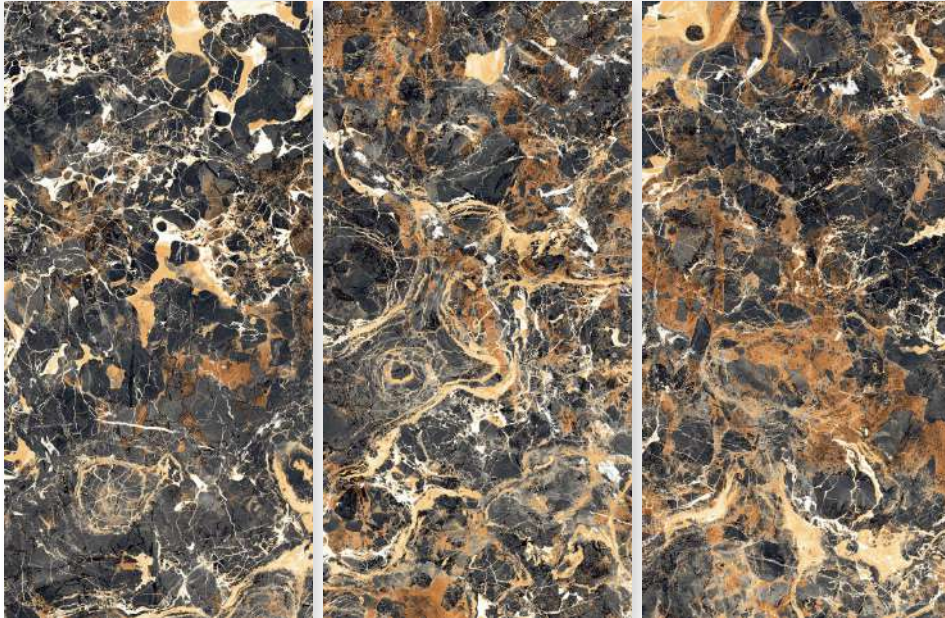

INDUS BLACK

Size:
600 X 1200 MM

Finish:
HighGloss

Thickness:
9 MM