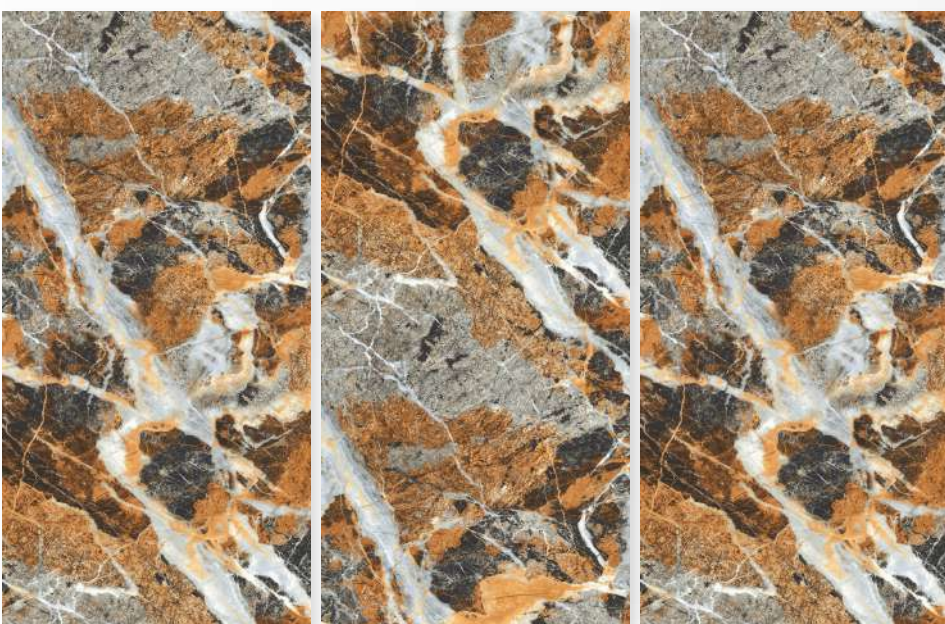

BRESTIGE BROWN

Size:
600 X 1200 MM

Finish:
HighGloss

Thickness:
9 MM

 **G:ESP•RCELAN**

BURBERRY CHOCO

Size:
600 X 1200 MM

Finish:
HighGloss