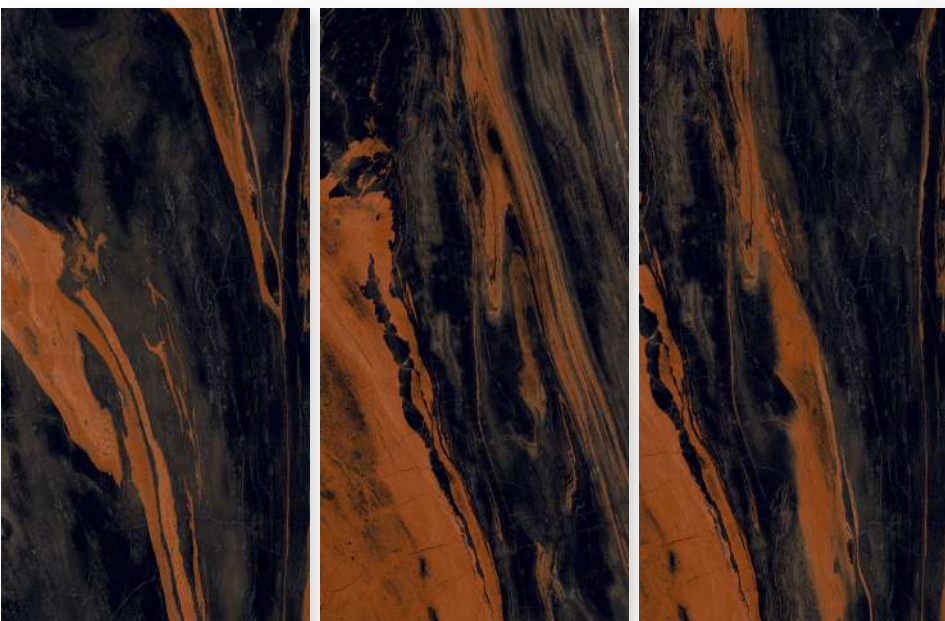

G:ESP•RCELAN

MACAEL BLACK

Size:
600 X 1200 MM

Finish:
HighGloss

Thickness:
9 MM