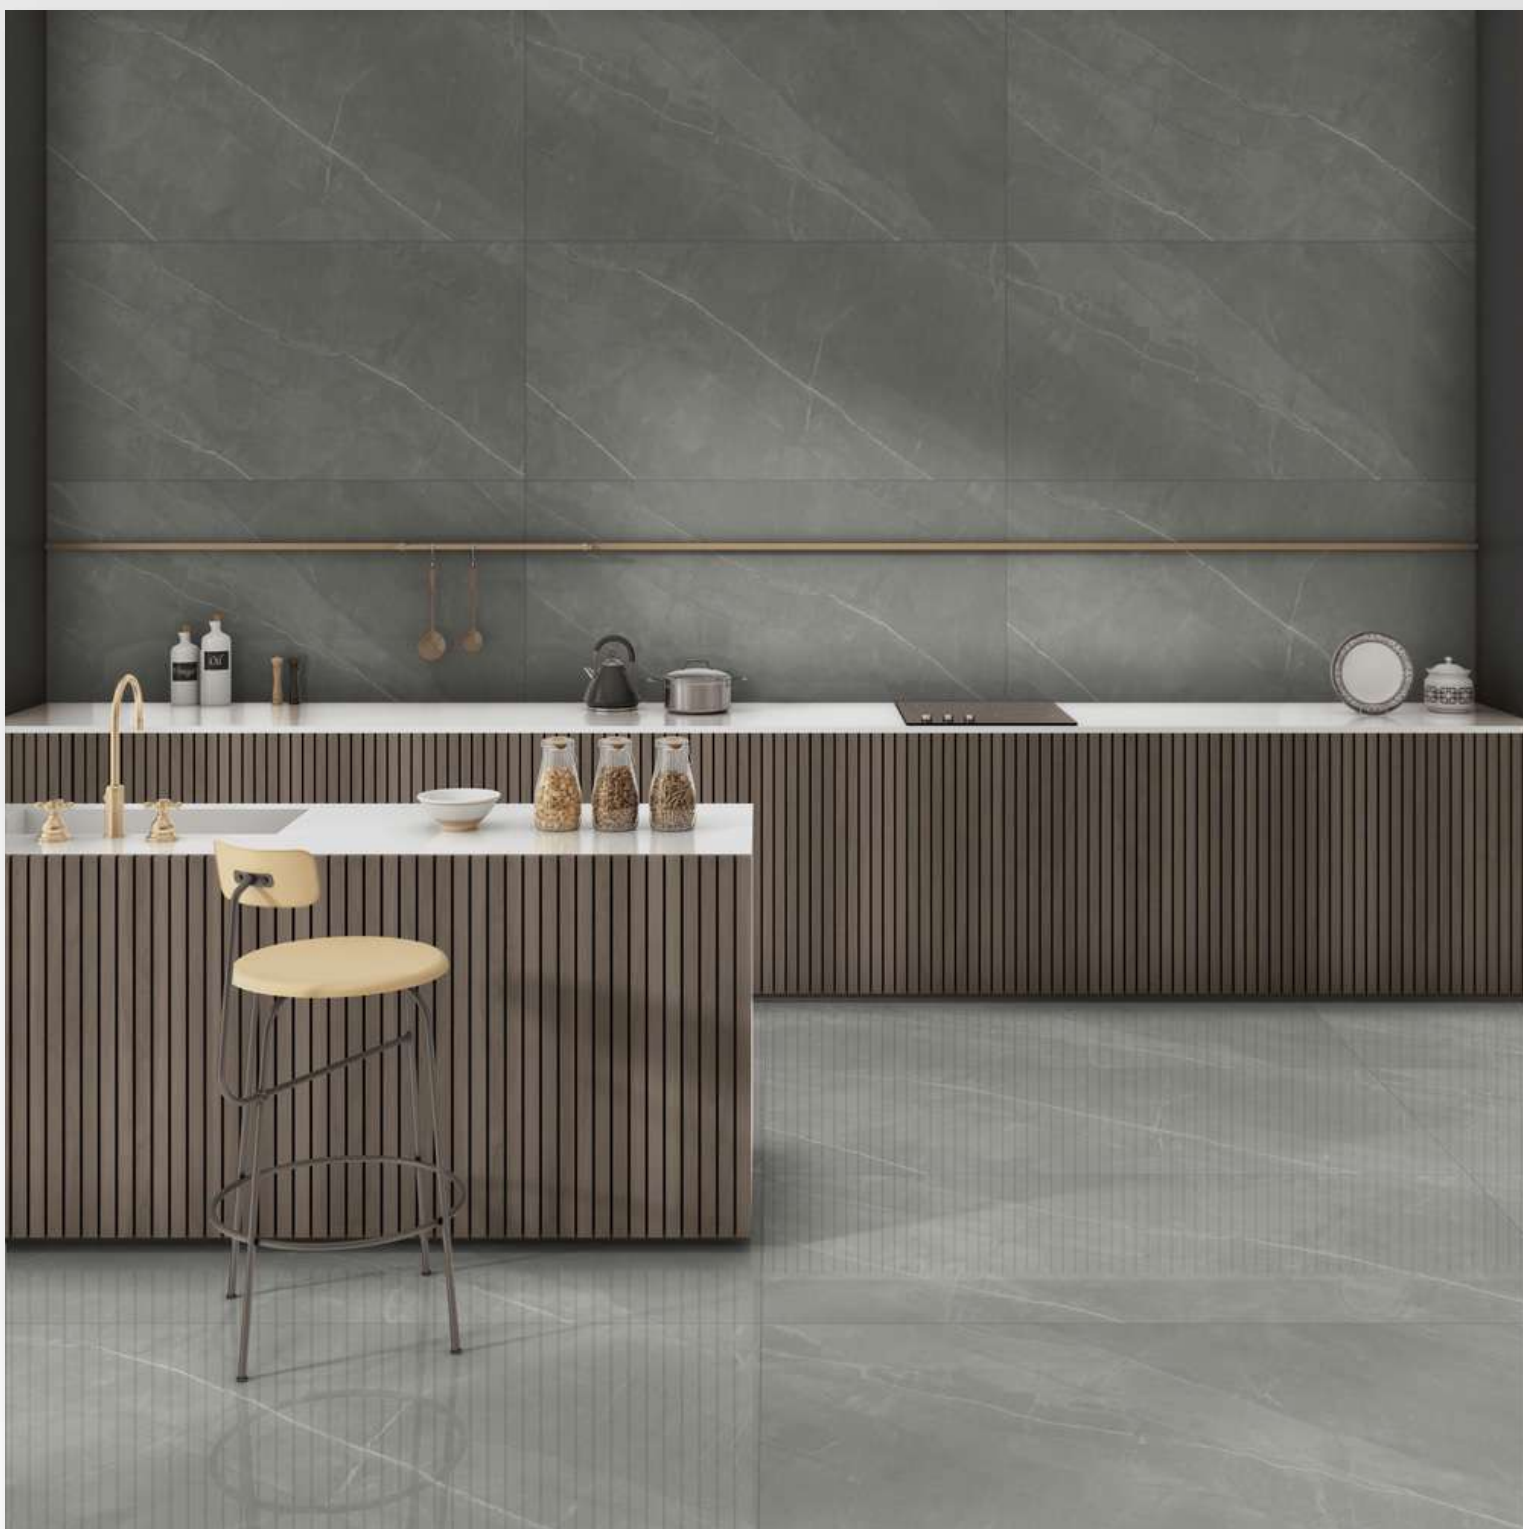

Finish:
HighGloss

Thickness:
9 MM

 **G:ESP•RCELAN**

UBIK GOLD

Size:
600 X 1200 MM

Finish:
HighGloss

Thickness:
9 MM

 **G:ESP•RCELAN**