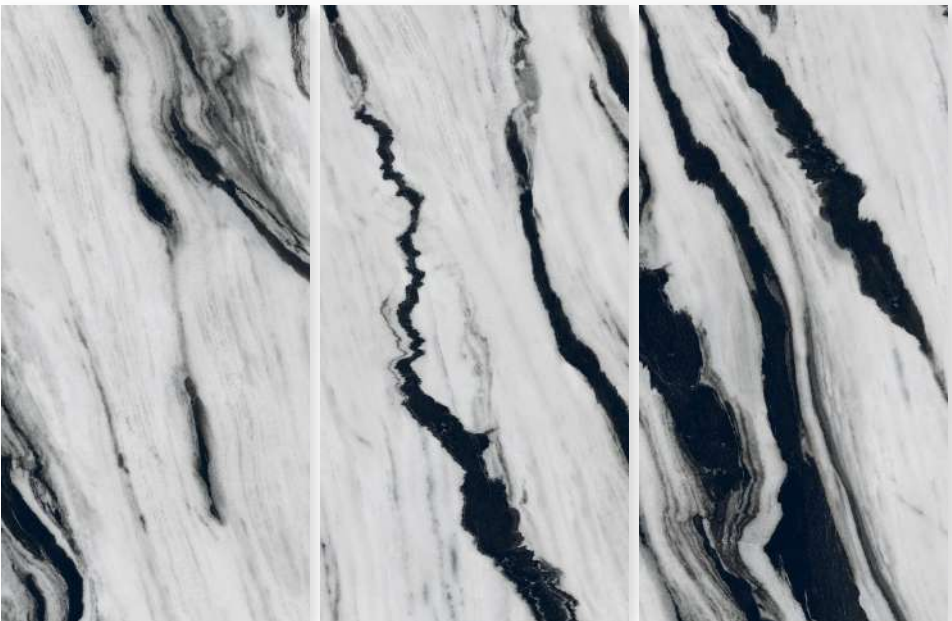

Thickness:
9 MM

 **G:ESP•RCELAN**

ONYX GRAAVA

Size:
600 X 1200 MM

Finish:
HighGloss

Thickness:
9 MM

 **G:ESP•RCELAN**

PANDA