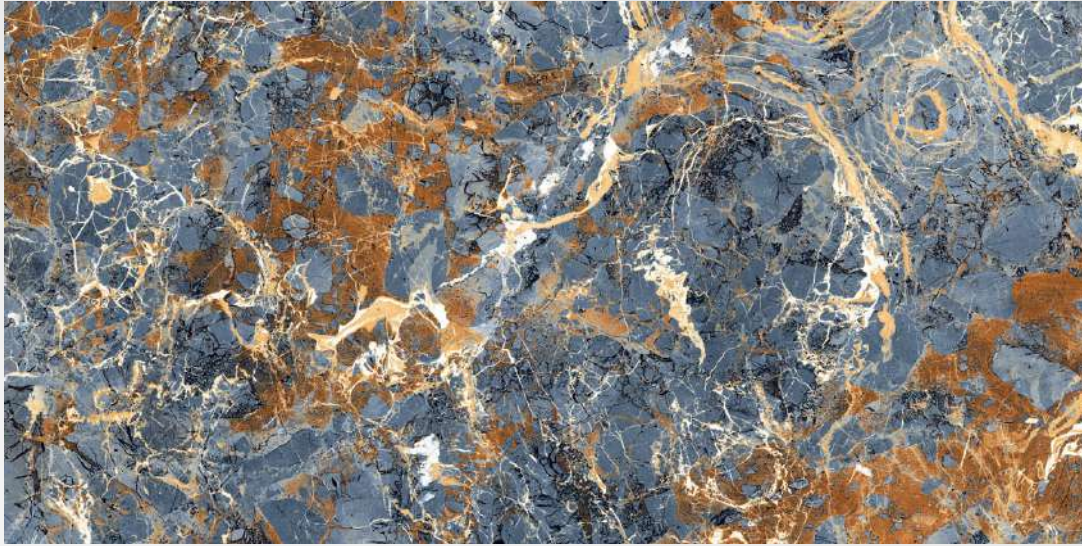

G:ESP•RCELAN