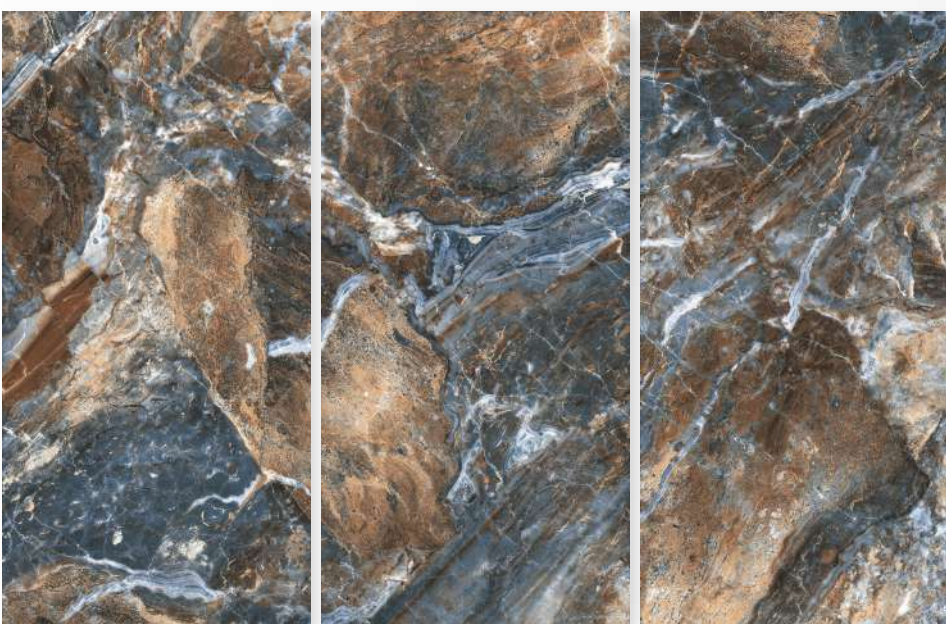

Size:
600 X 1200 MM

Finish:
HighGloss

Thickness:
9 MM

 **G:ESPORCELAN**

SLATE

Size:
600 X 1200 MM

Finish:
HighGloss

Thickness:
9 MM