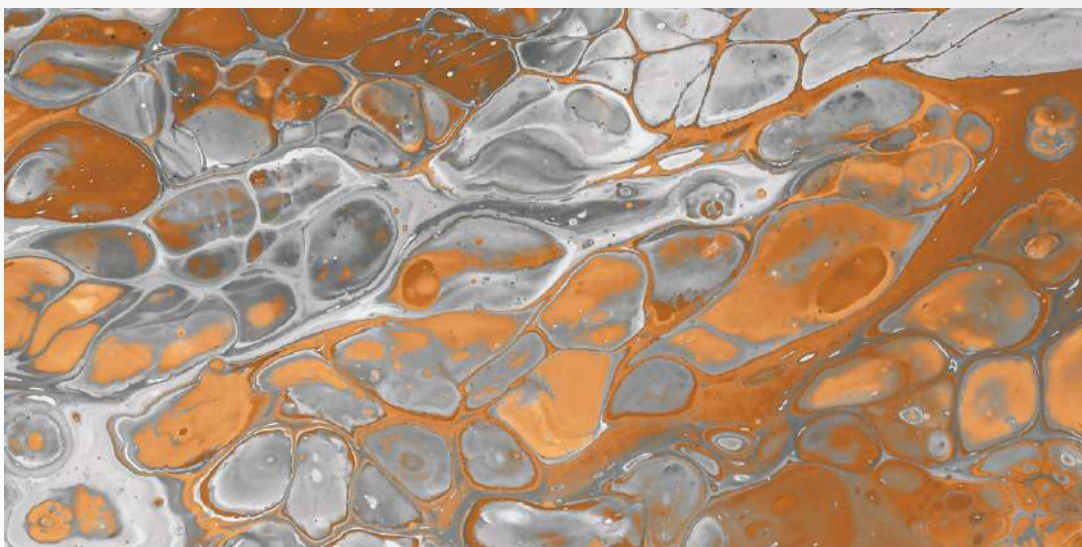

G:ESPORCELAN