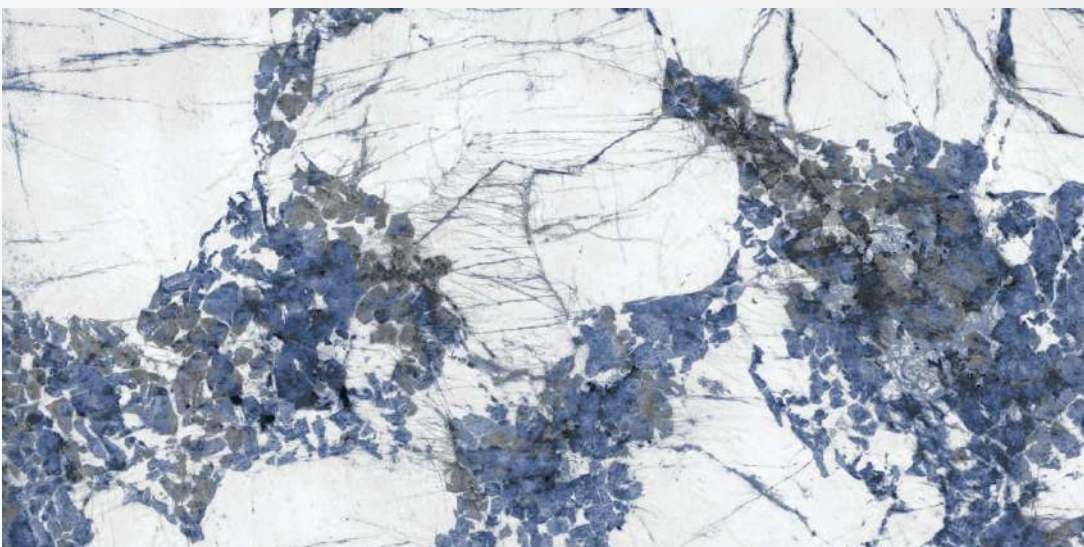

G:ESP•RCELAN