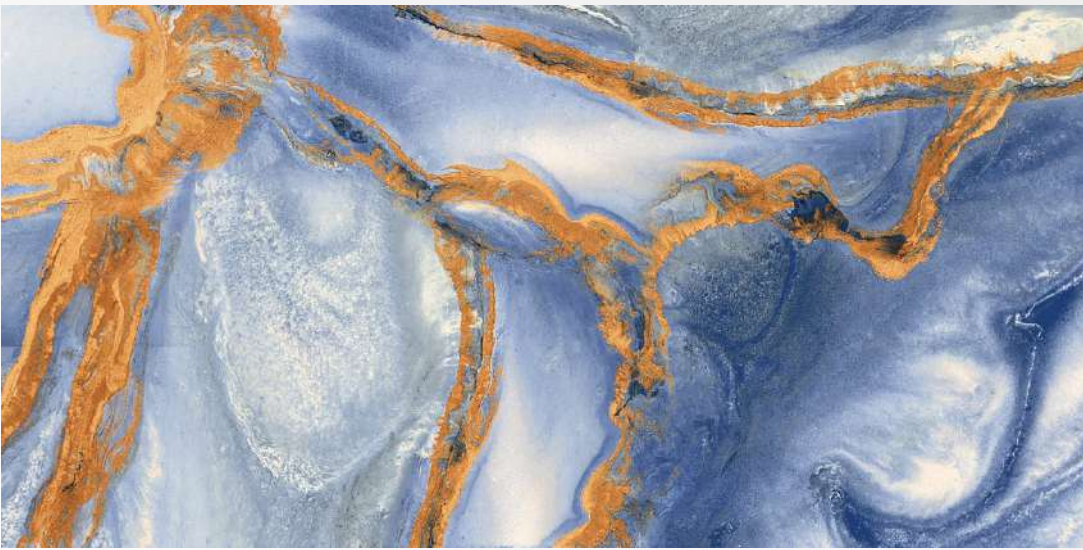

G:ESP•RCELAN