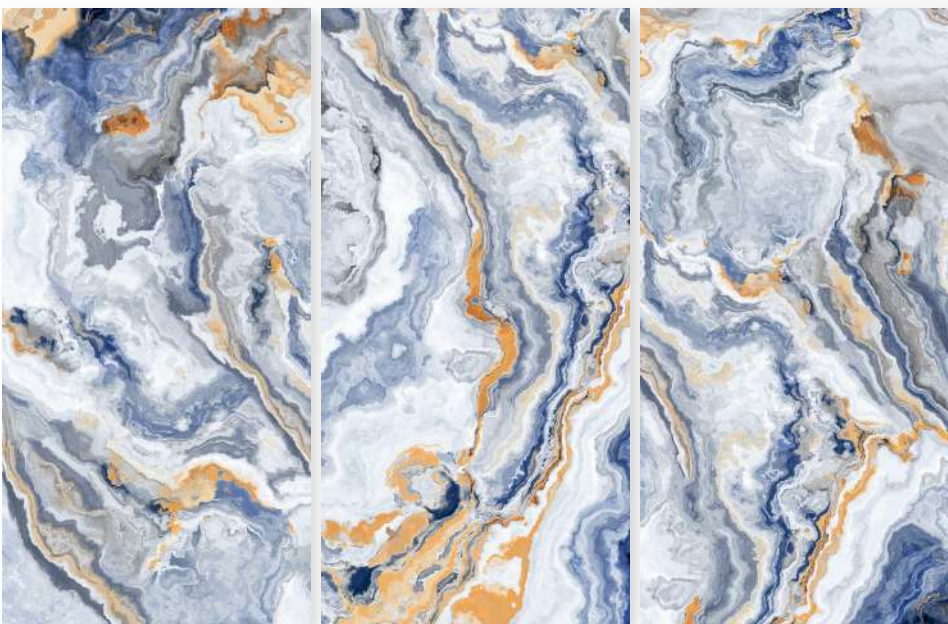

Size:
600 X 1200 MM

Finish:
HighGloss

Thickness:
9 MM

 **G:ESPORCELAN**

KASHMIR BLUE

Size:
600 X 1200 MM

Finish:
HighGloss

Thickness:
9 MM