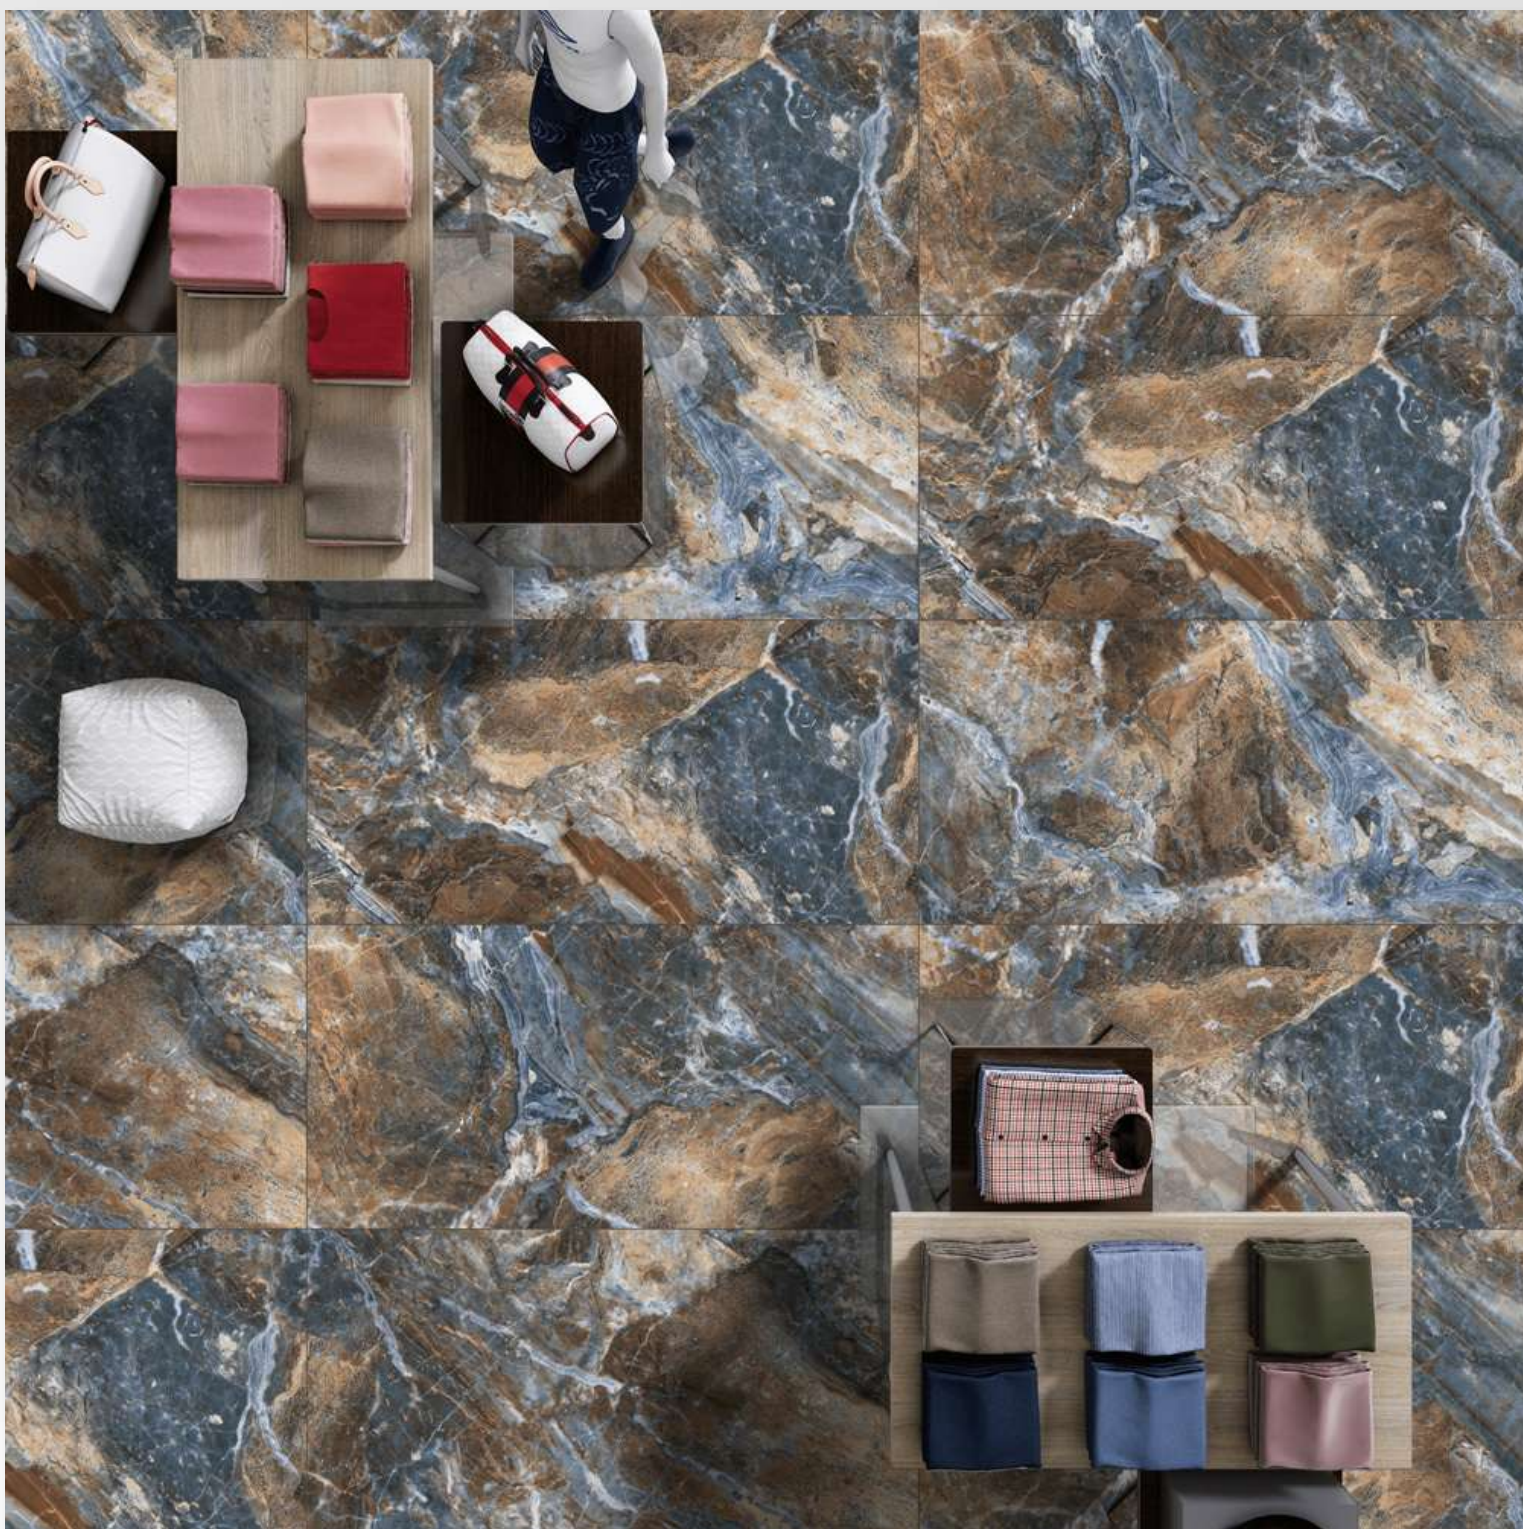

G:ESPORCELAN