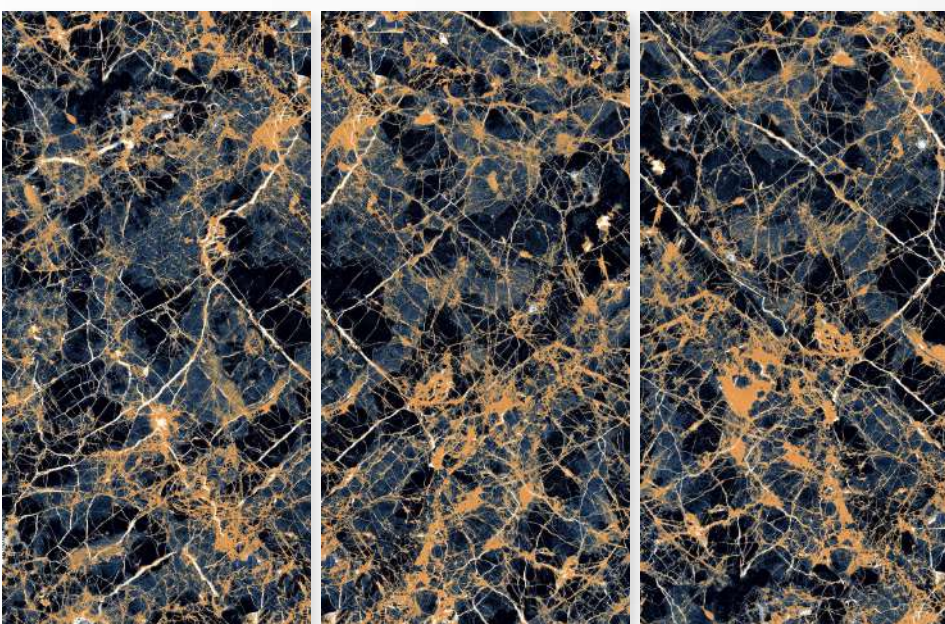

CALICO EMPRADOR AZUL

Size:
600 X 1200 MM

Finish:
HighGloss

Thickness:
9 MM