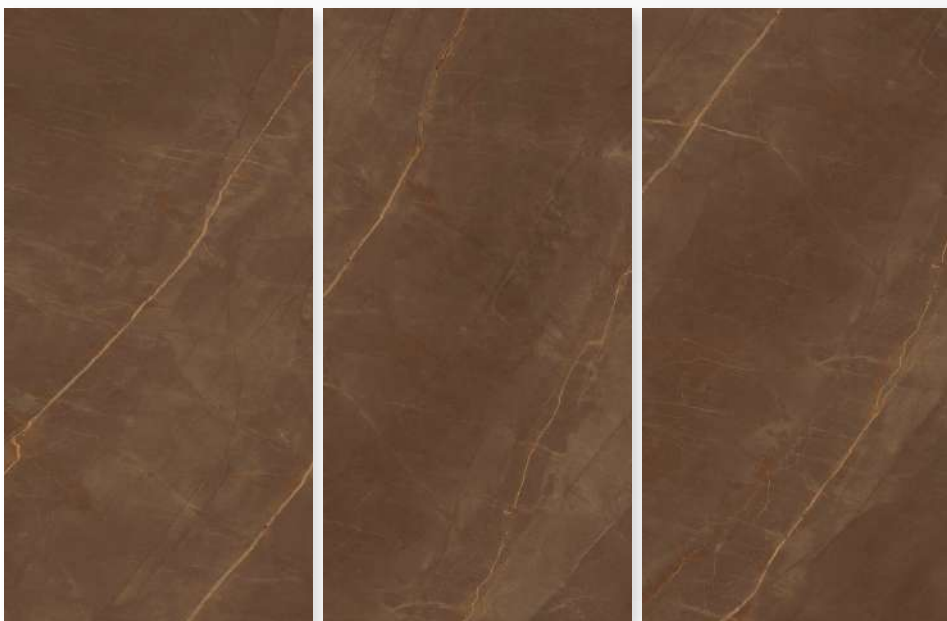

UBIK GOLD

Size:
600 X 1200 MM

Finish:
HighGloss

Thickness:
9 MM