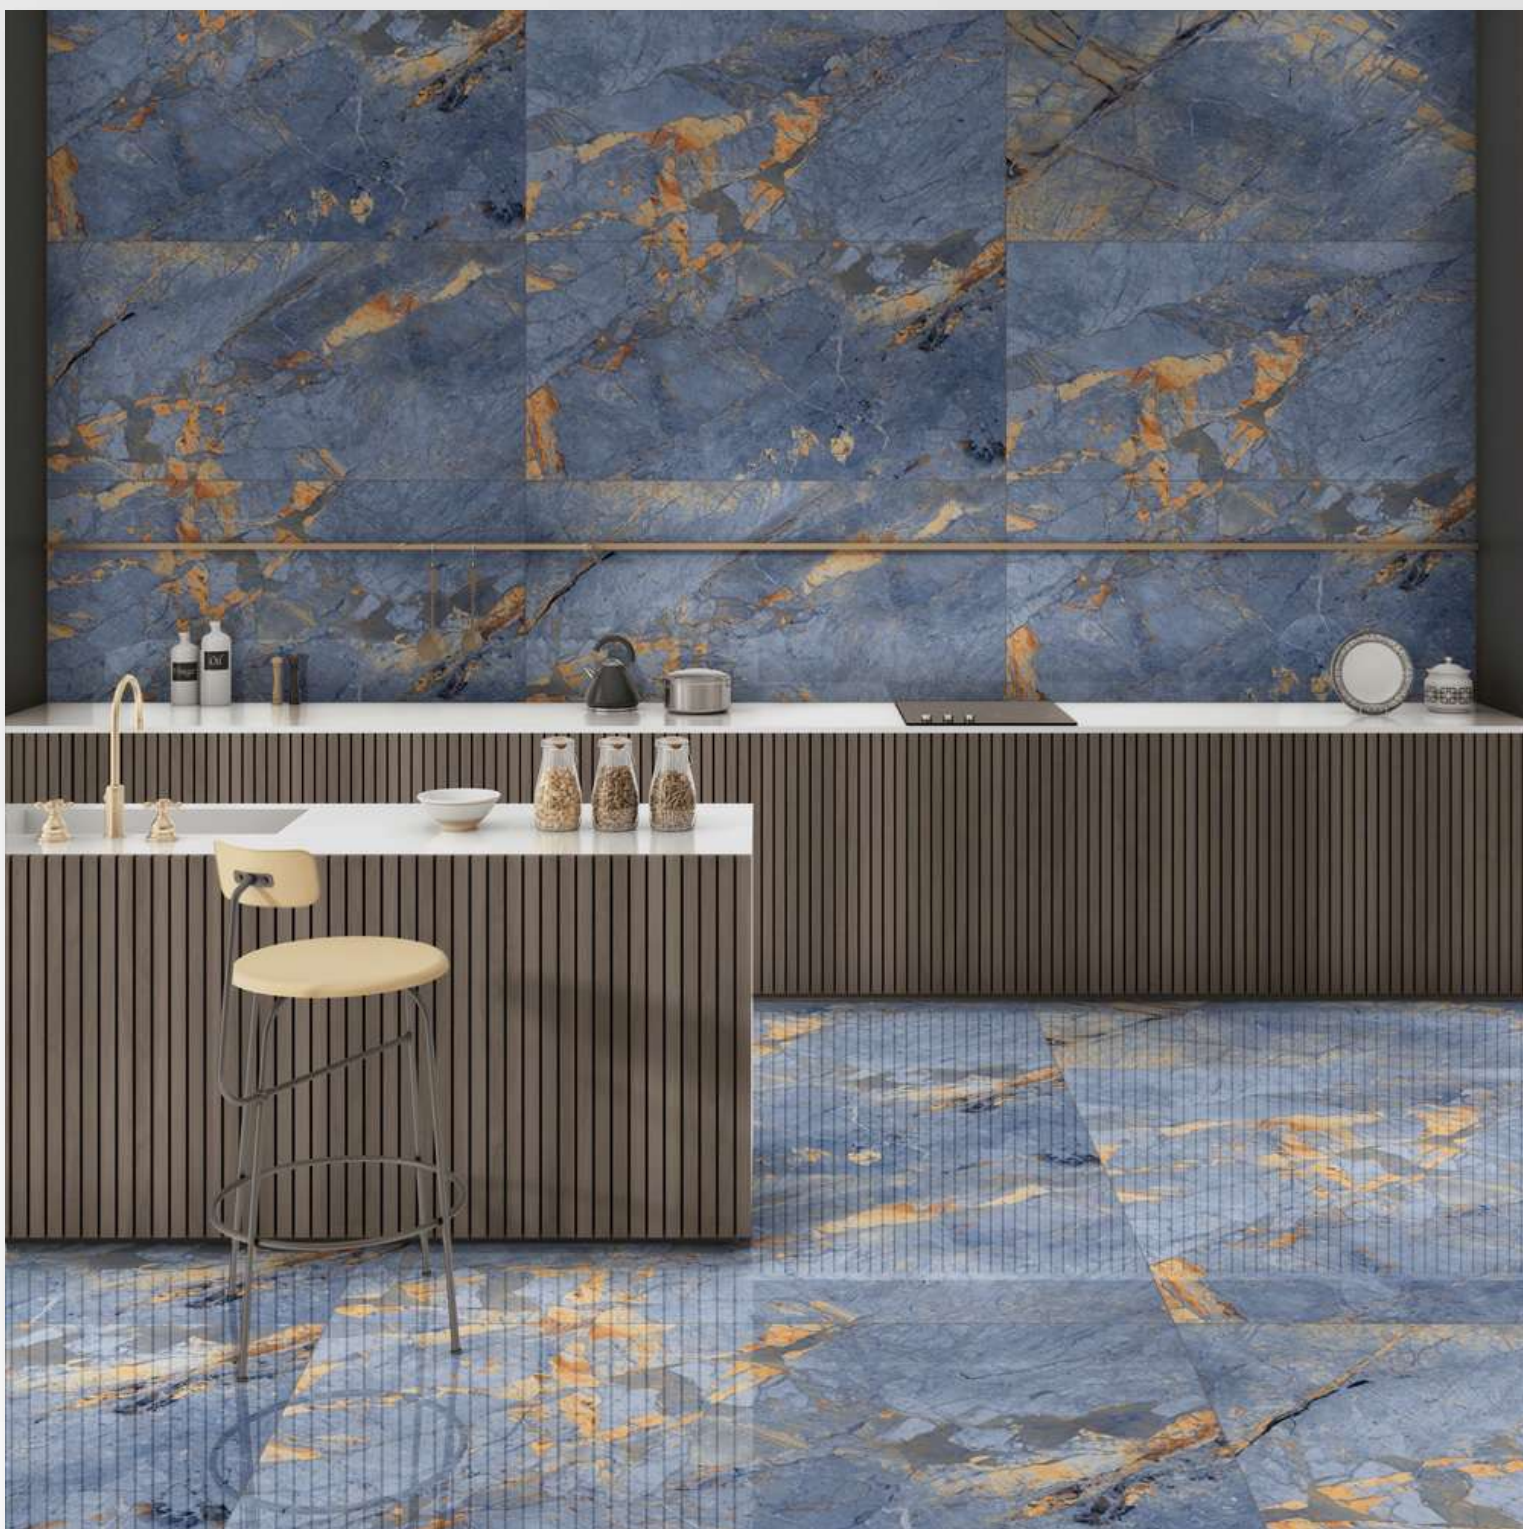

G:ESPORCELAN