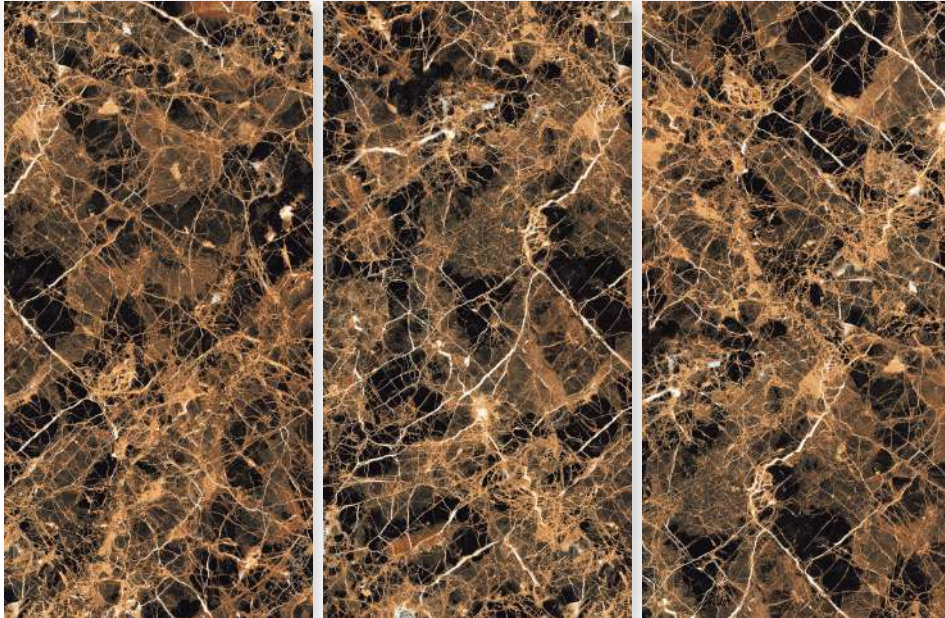

Thickness:
9 MM

 **G:ESP•RCELAN**

BURBERRY MINK

Size:
600 X 1200 MM

Finish:
HighGloss

Thickness:
9 MM

 **G:ESP•RCELAN**

CALICO EMPRADOR