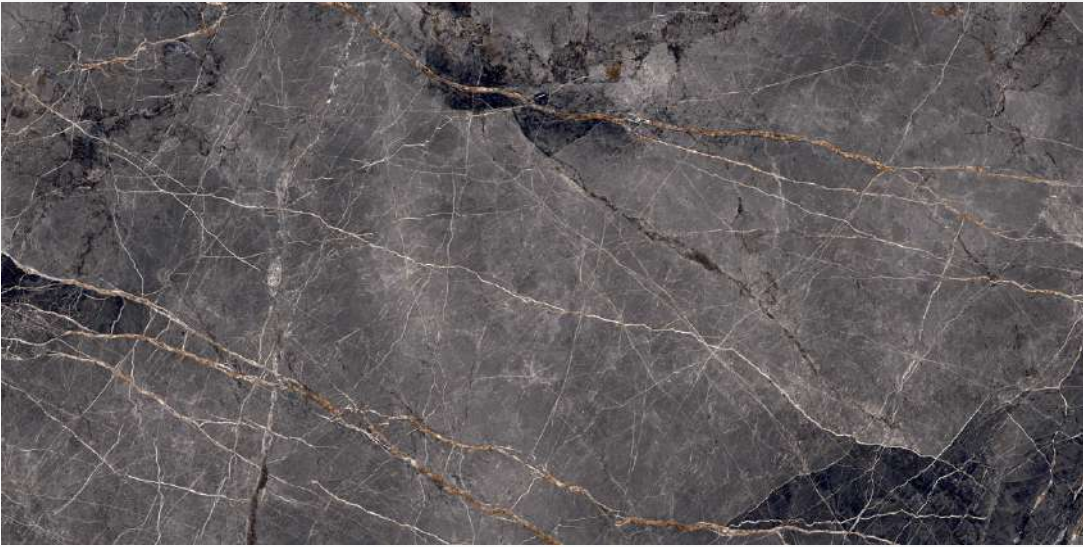

Finish:
HighGloss

Thickness:
9 MM

 **G:ESPORCELAN**

SURPRISE LIGHT GREY

Size:
600 X 1200 MM

Finish:
HighGloss

Thickness:
9 MM

 **G:ESP•RCELAN**