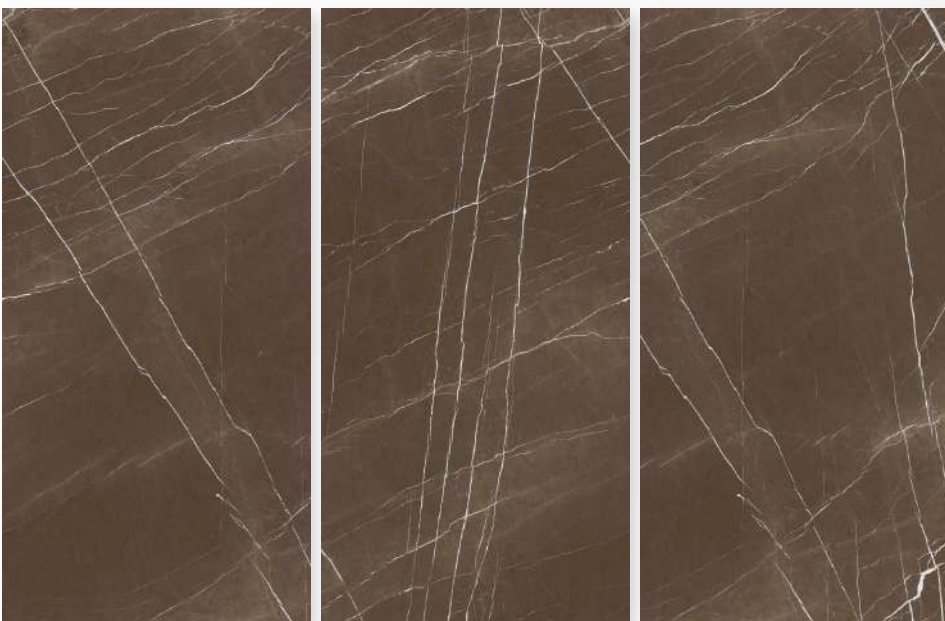

 **G:ESP•RCELAN**

NEXA AZUL

Size:
600 X 1200 MM

Finish:
HighGloss

Thickness:
9 MM

 **G:ESP•RCELAN**

NEXA CARAMEL

Size:
600 X 1200 MM