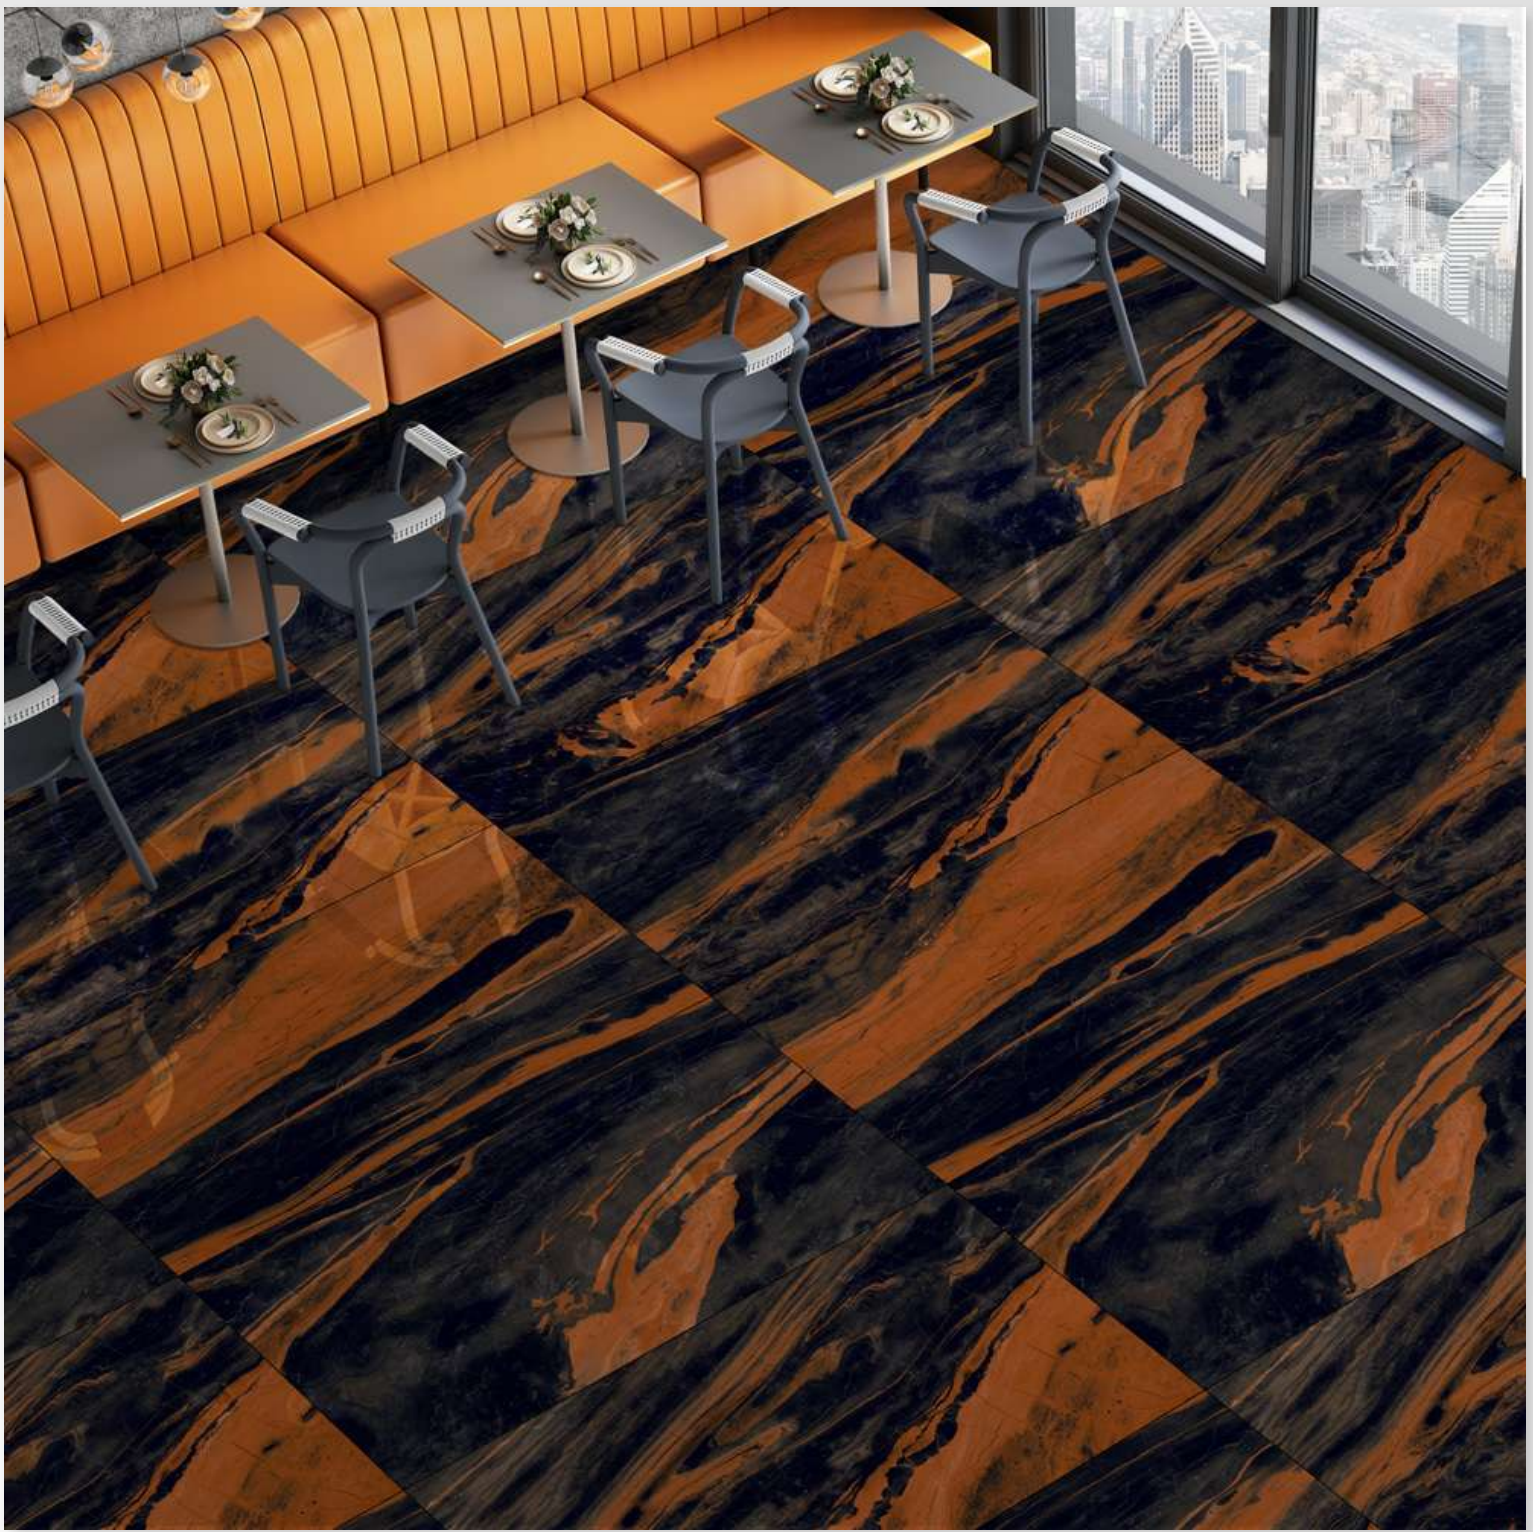

Finish:
HighGloss

Thickness:
9 MM

 **G:ESPORCELAN**

LUPIN WHITE

Size:
600 X 1200 MM

Finish:
HighGloss

Thickness:
9 MM

 **G:ESP•RCELAN**