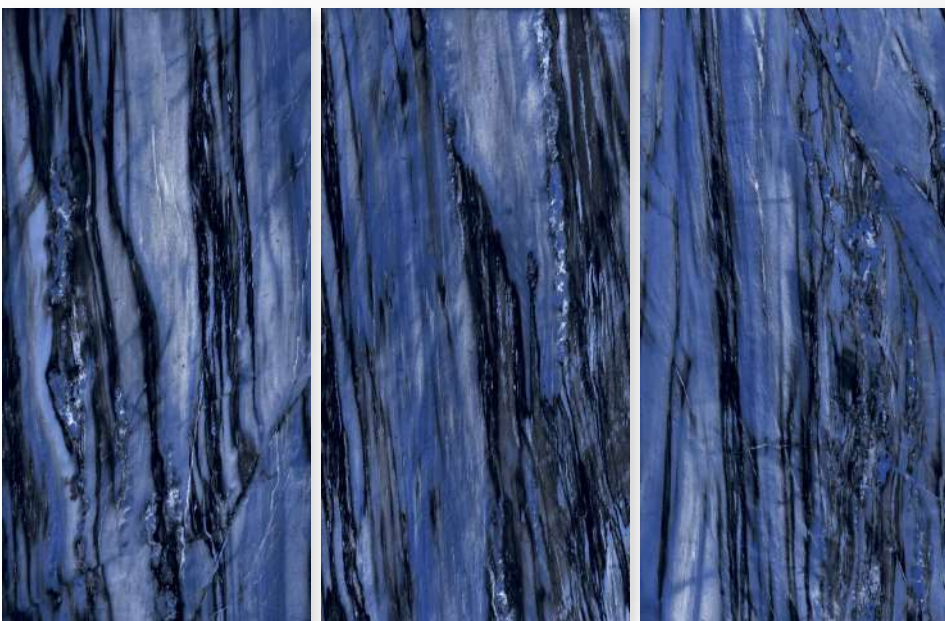

Size:
600 X 1200 MM

Finish:
HighGloss

Thickness:
9 MM

 **G:ESP•RCELAN**

NAVY BLACK

Size:
600 X 1200 MM

Finish:
HighGloss

Thickness:
9 MM