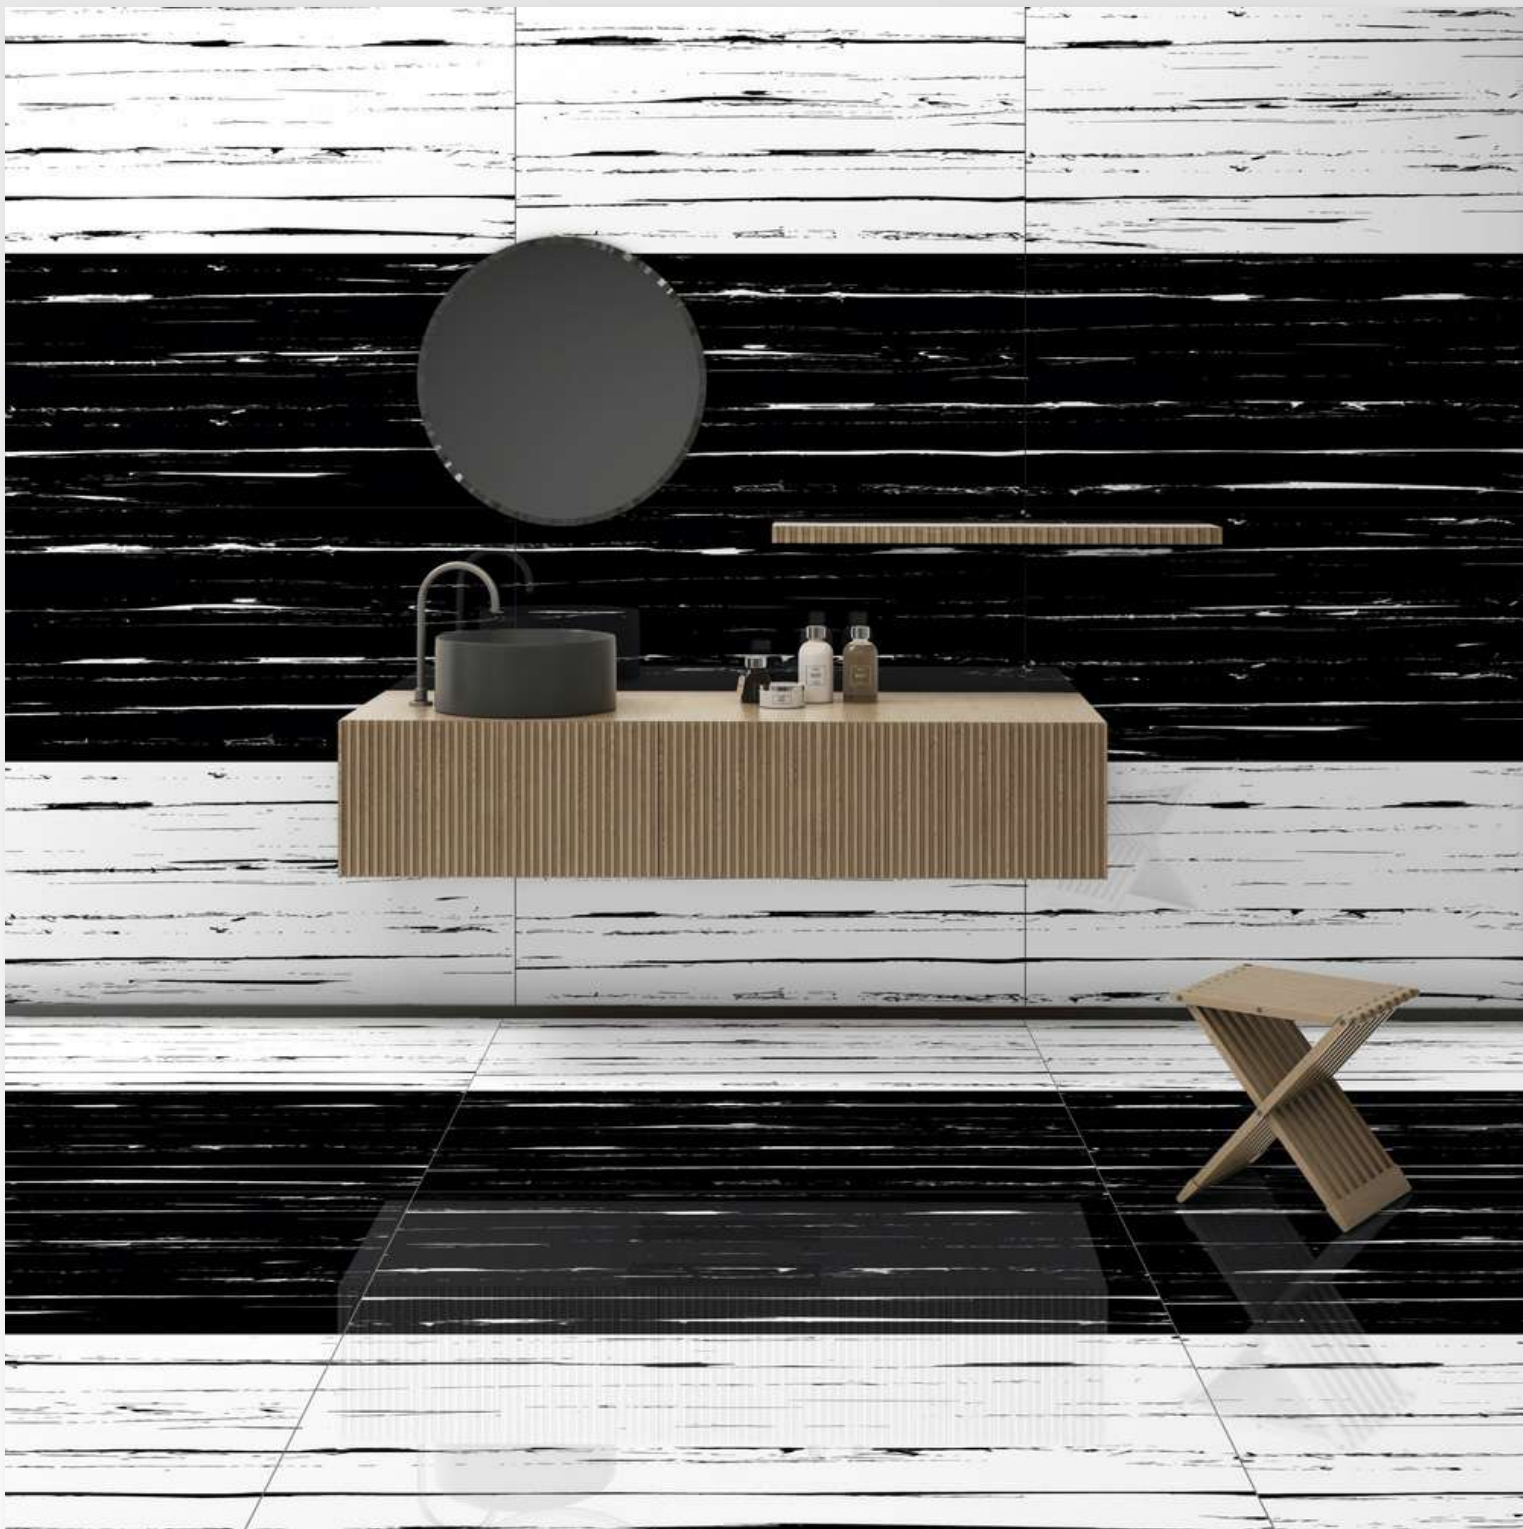

Finish:
HighGloss

Thickness:
9 MM

 **G:ESP•RCELAN**

DOLCE BROWN

Size:
600 X 1200 MM

Finish:
HighGloss

Thickness:
9 MM

 **G:ESP•RCELAN**