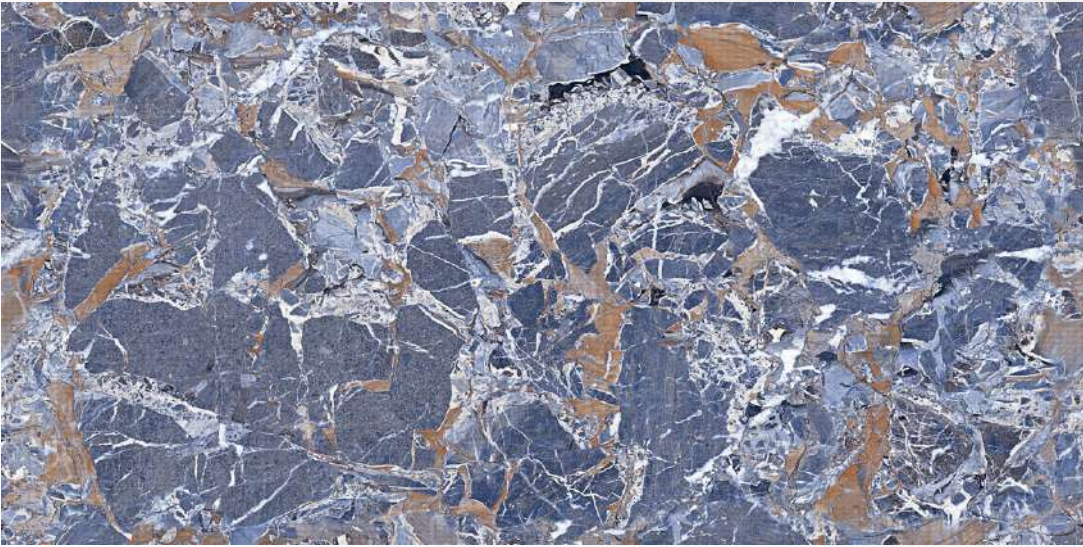

Finish:
HighGloss

Thickness:
9 MM

 **G:ESP•RCELAN**

GRANITE BROWN

Size:
600 X 1200 MM

Finish:
HighGloss

Thickness:
9 MM

 **G:ESPORCELAN**