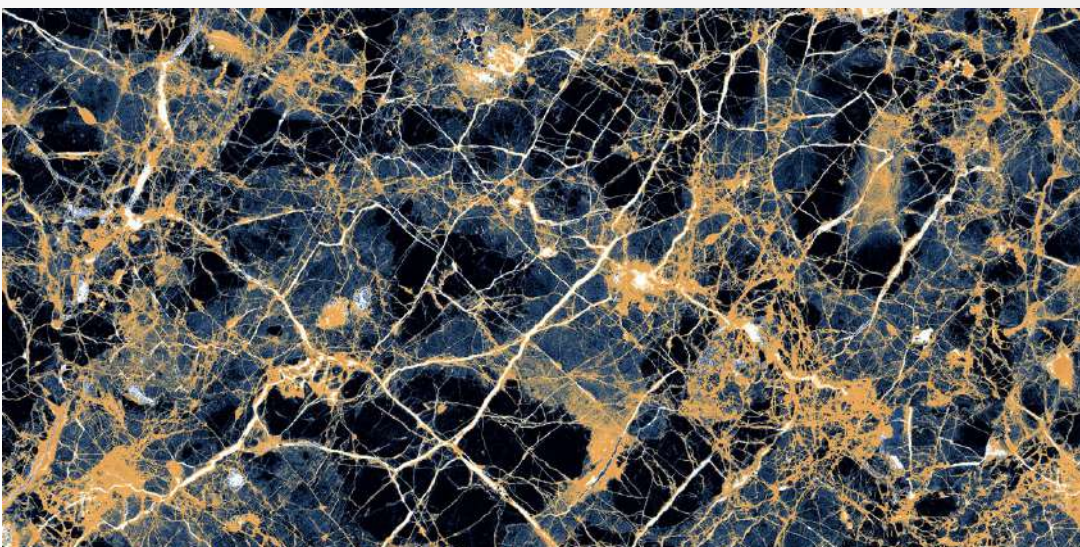

G•ESP•RCEL•AN