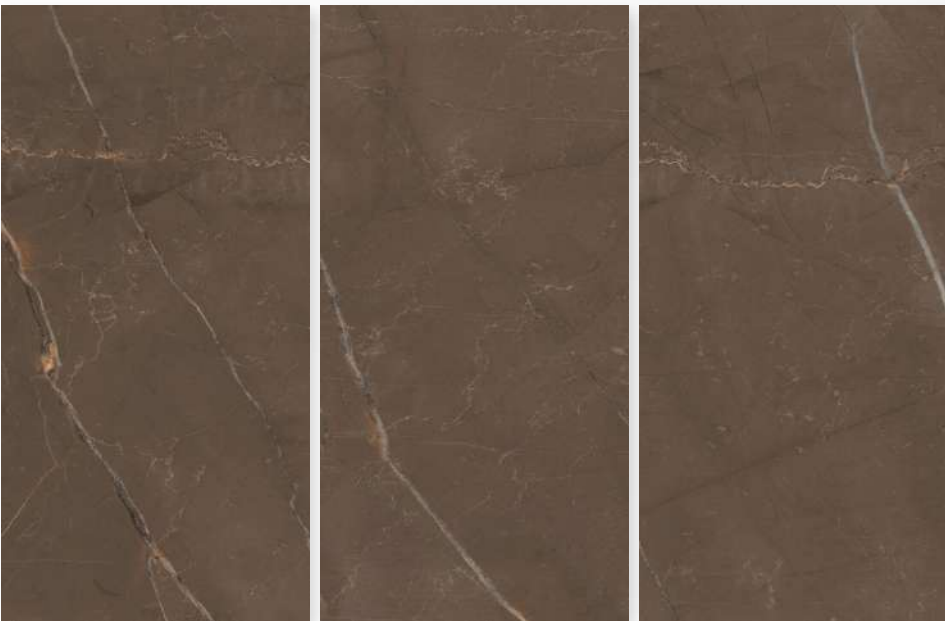

G:ESP•RCELAN

ARMANI FLAX

Size:
600 X 1200 MM

Finish:
HighGloss

Thickness:
9 MM