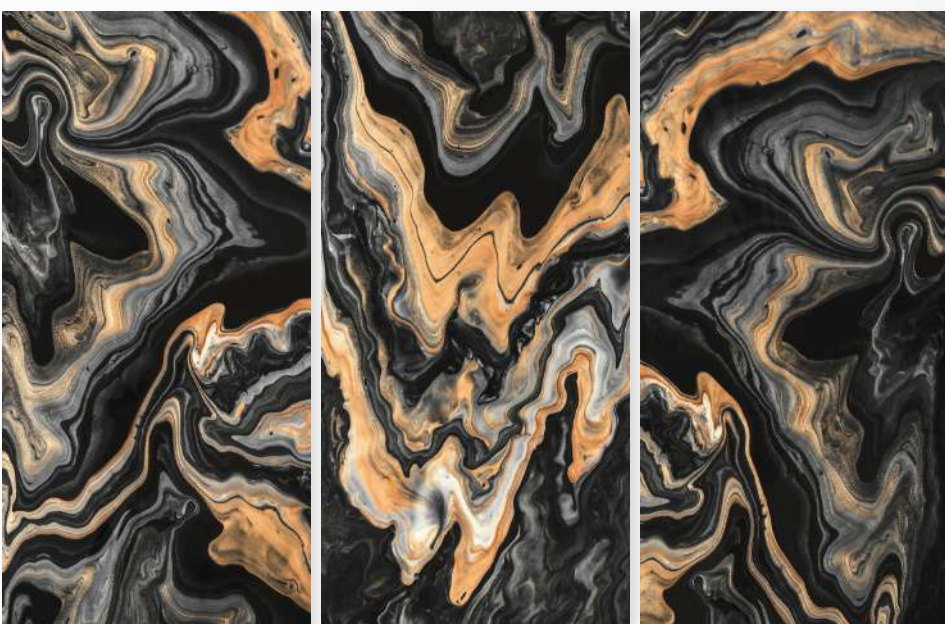

EMBRACE

Size:
600 X 1200 MM

Finish:
HighGloss

Thickness:
9 MM