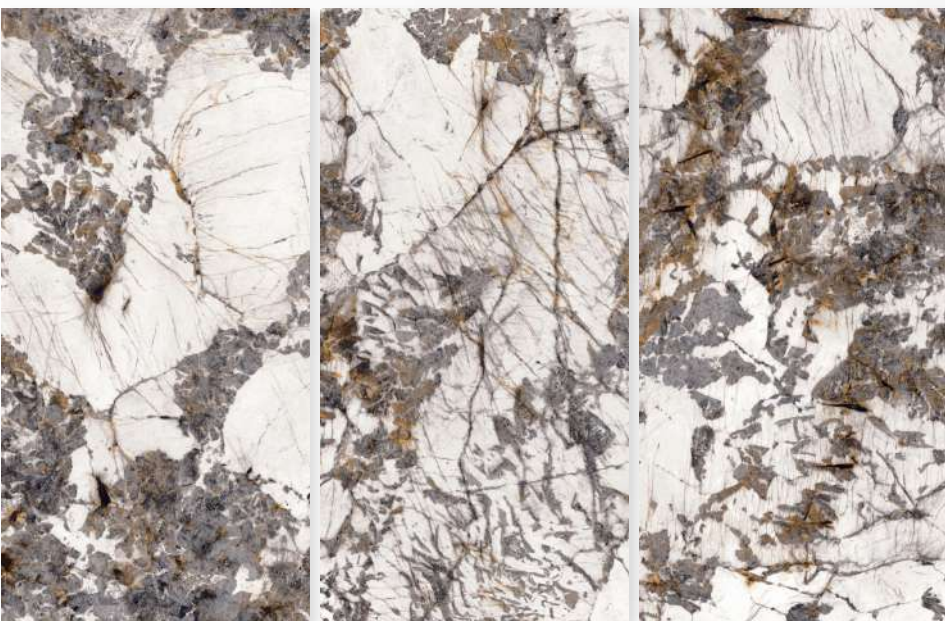

NEXA GOLD

Size:
600 X 1200 MM

Finish:
HighGloss

Thickness:
9 MM

 **G:ESPORCELAN**

NEXA NATURAL

Size:
600 X 1200 MM

Finish:
HighGloss