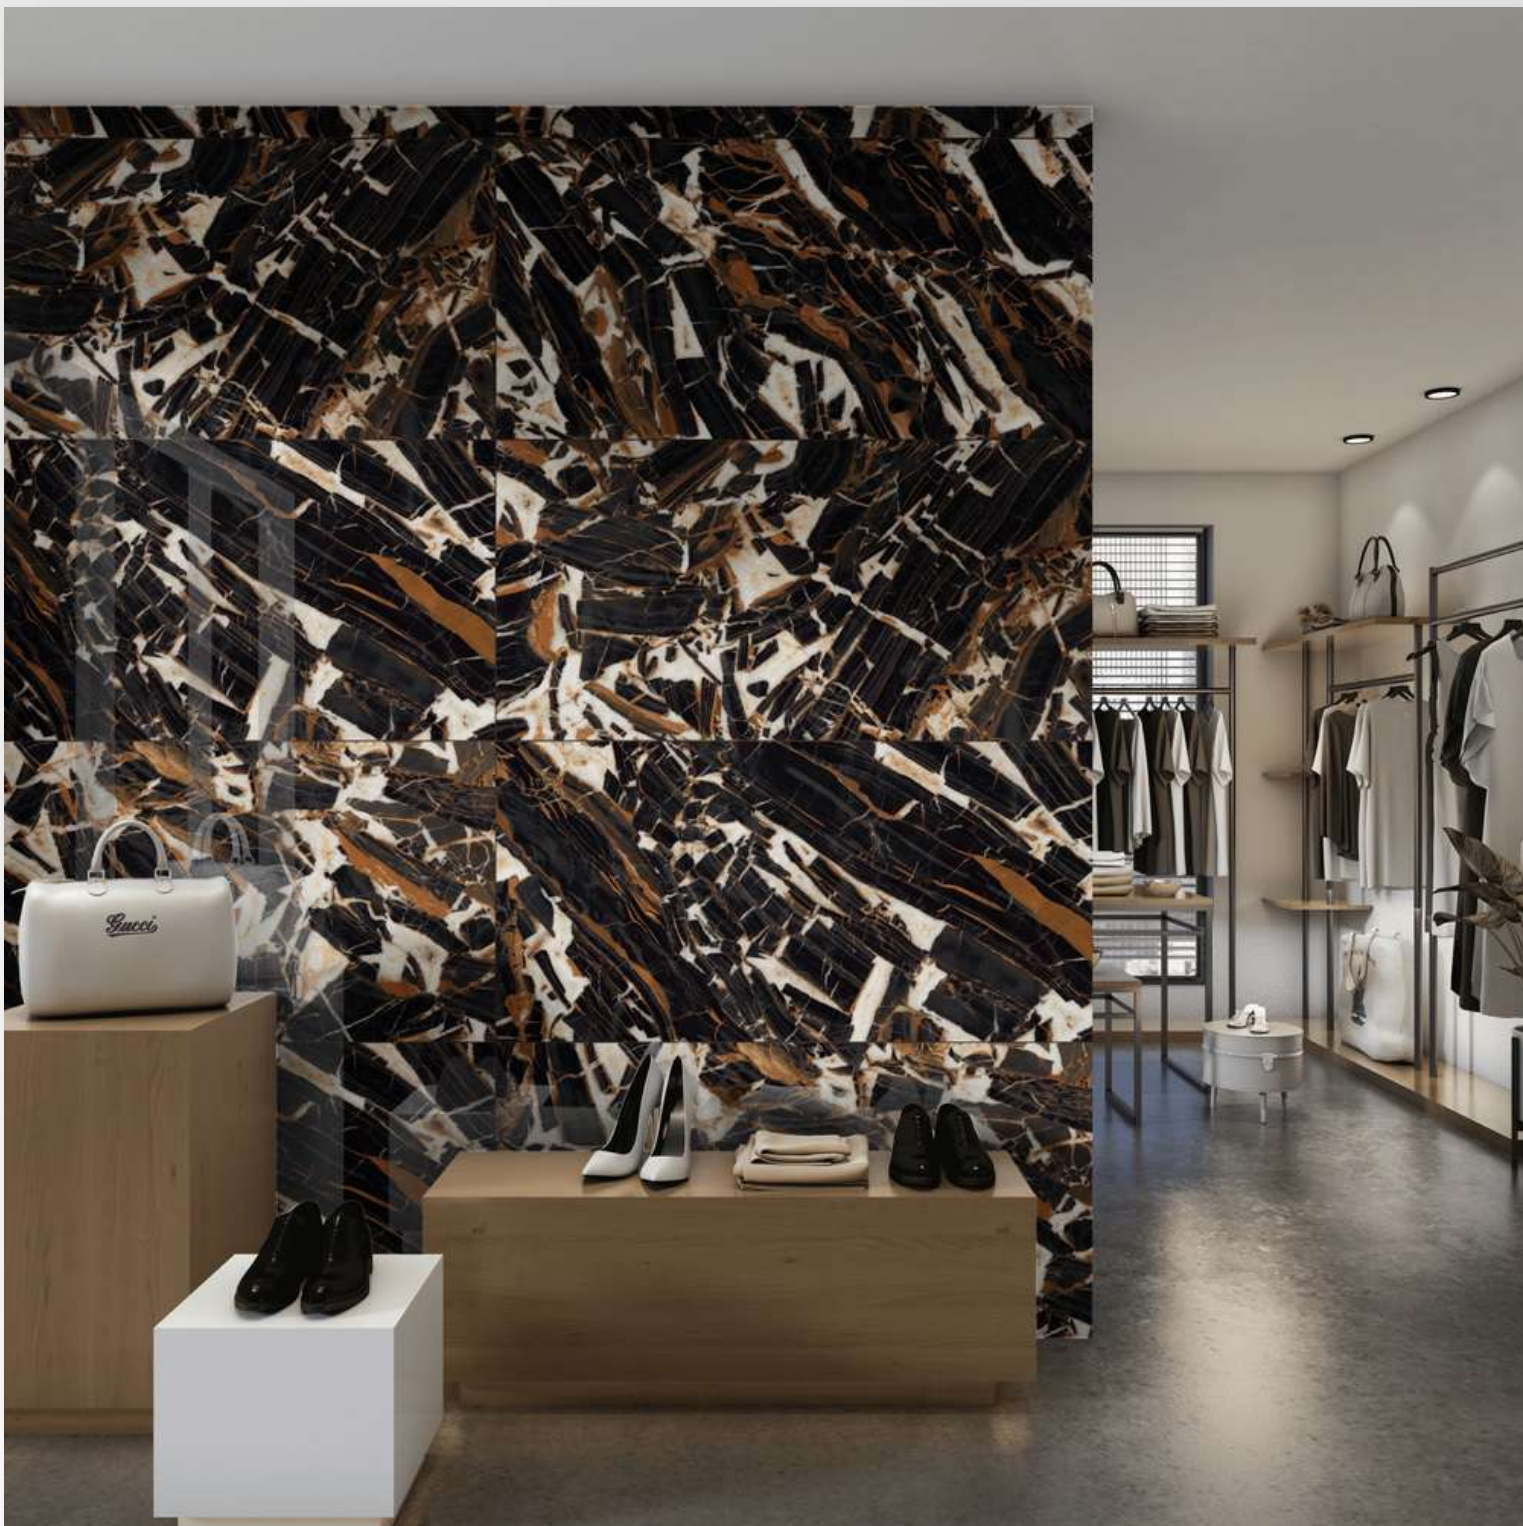

G:ESP•RCELAN

ENTRO

Size:
600 X 1200 MM

Finish:
HighGloss

Thickness:
9 MM