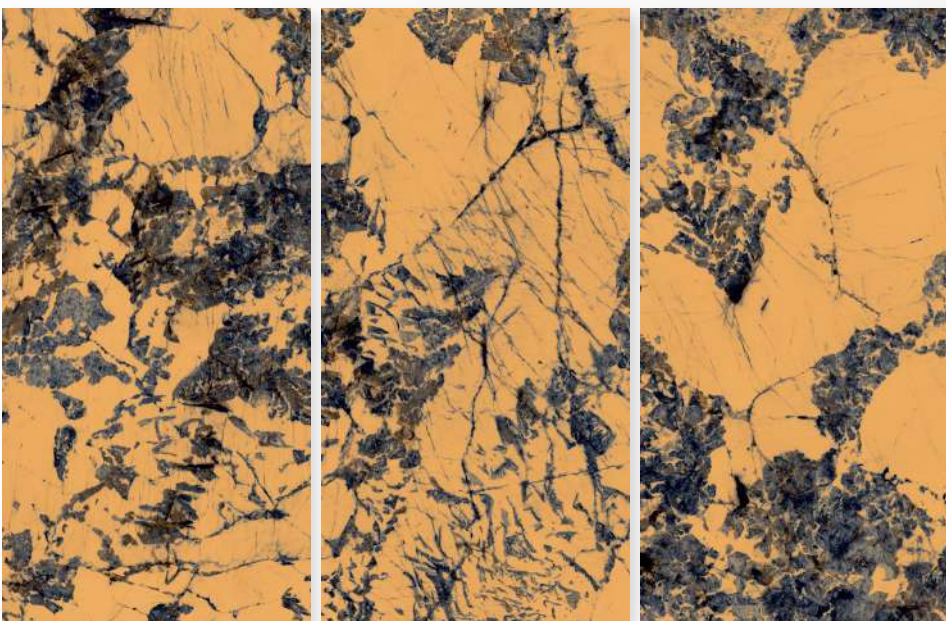

NEXA GOLD

Size:
600 X 1200 MM

Finish:
HighGloss

Thickness:
9 MM

 **G:ESPORCELAN**

NEXA NATURAL

Size:
600 X 1200 MM

Finish:
HighGloss