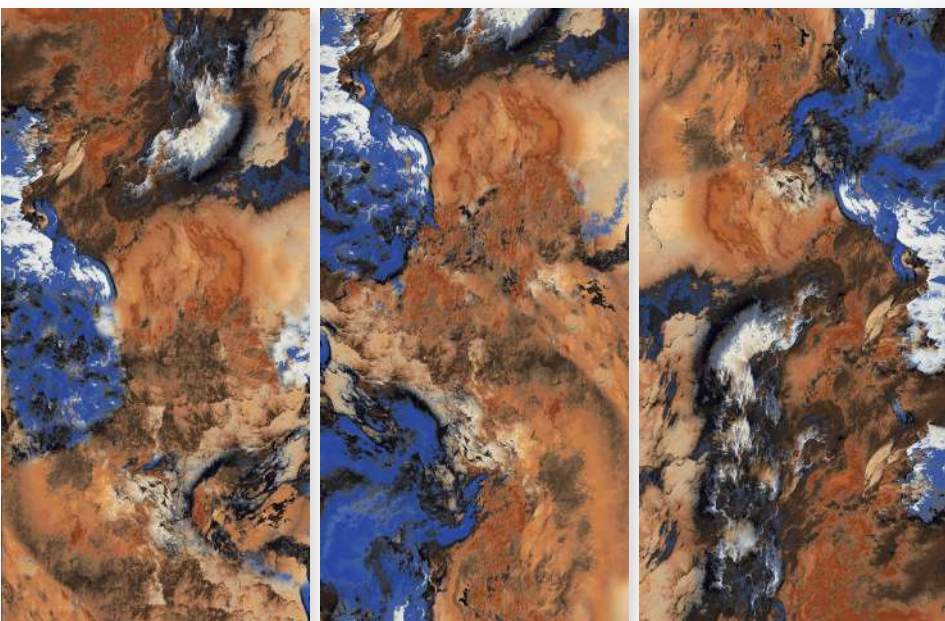

G:ESPORCELAN

EPOXY SKY

Size:
600 X 1200 MM

Finish:
HighGloss

Thickness:
9 MM