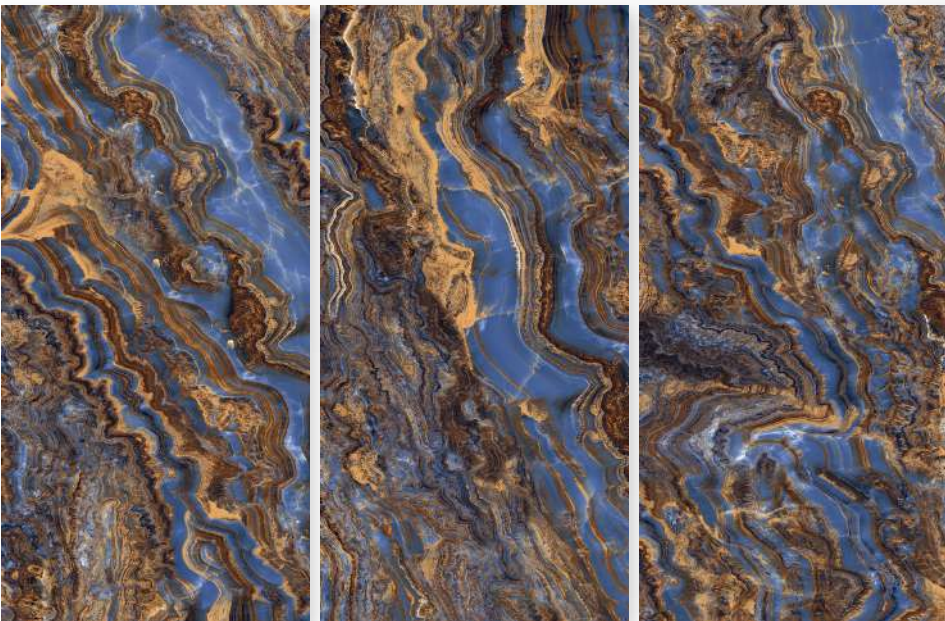

G:ESPORCELAN

TIGER AZUL

Size:
600 X 1200 MM

Finish:
HighGloss

Thickness:
9 MM