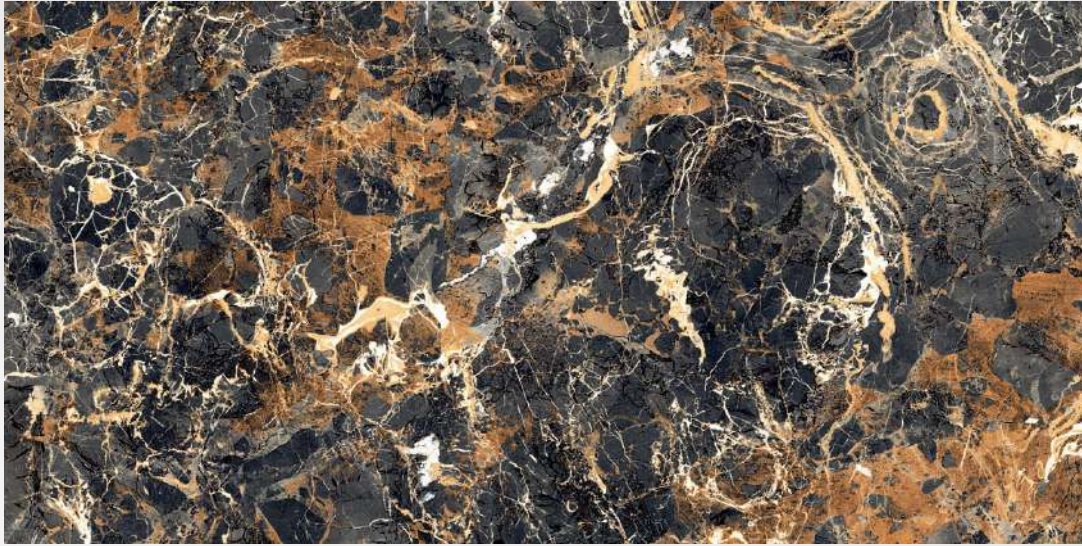

G:ESP•RCELAN