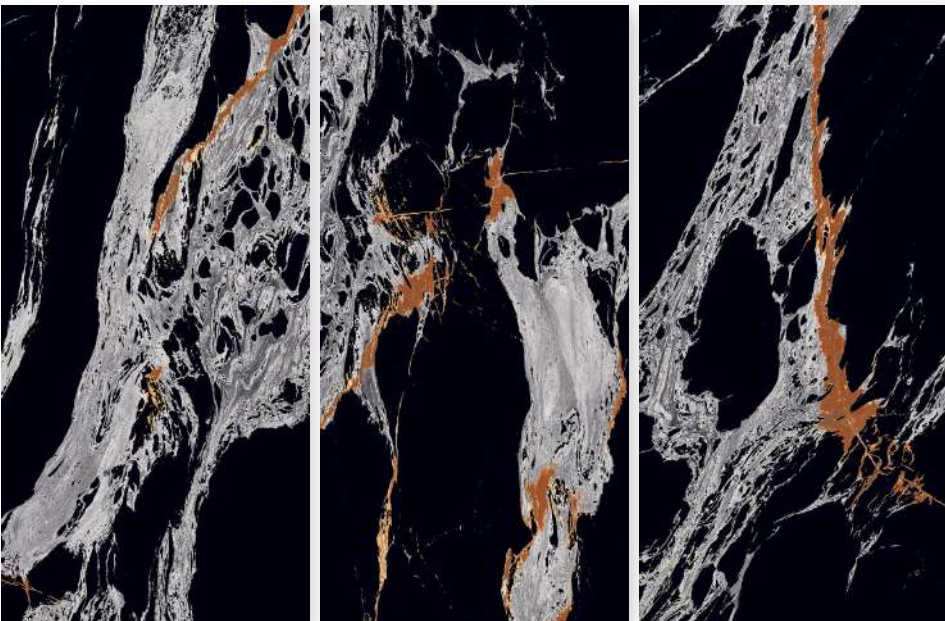

Size:
600 X 1200 MM

Finish:
HighGloss

Thickness:
9 MM

 **G:ESPORCELAN**

ELOISE BLACK

Size:
600 X 1200 MM

Finish:
HighGloss

Thickness:
9 MM