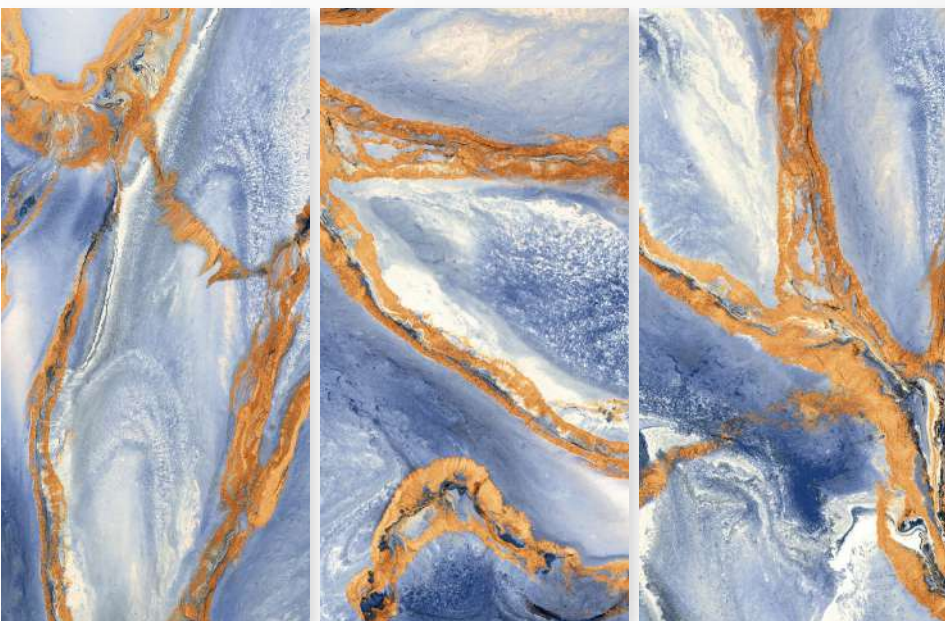

ONYX GRAAVA

Size:
600 X 1200 MM

Finish:
HighGloss

Thickness:
9 MM