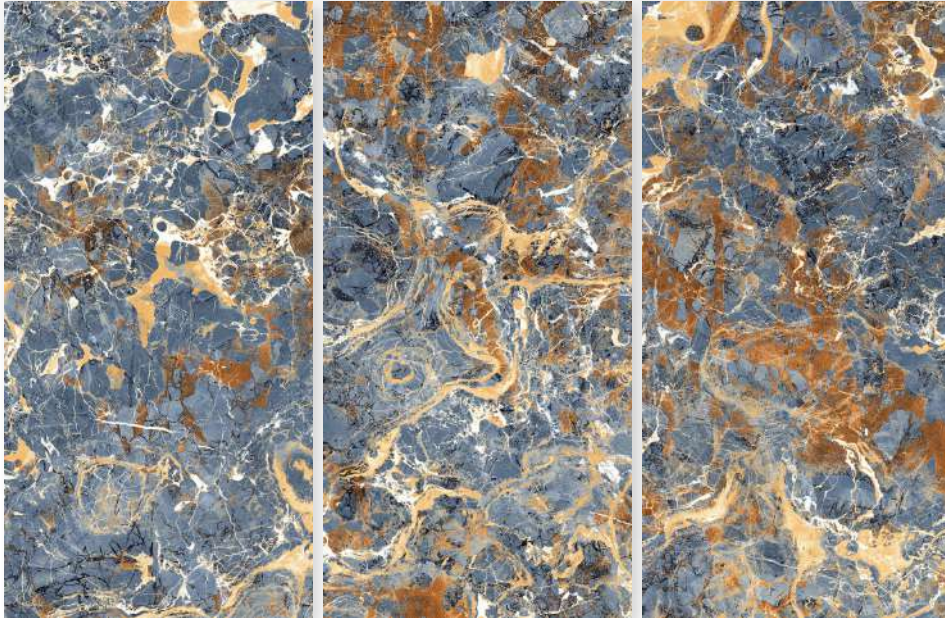

INDUS BULE

Size:
600 X 1200 MM

Finish:
HighGloss

Thickness:
9 MM