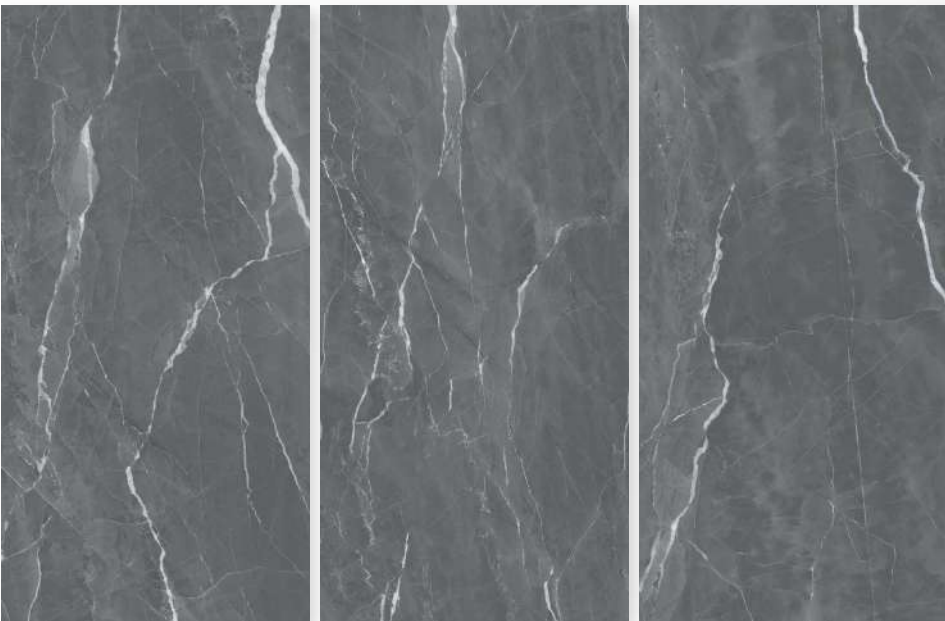

EPOXY SKY

Size:
600 X 1200 MM

Finish:
HighGloss

Thickness:
9 MM

 **G:ESP•RCELAN**

EPRIKA GREY

Size:
600 X 1200 MM

Finish:
HighGloss