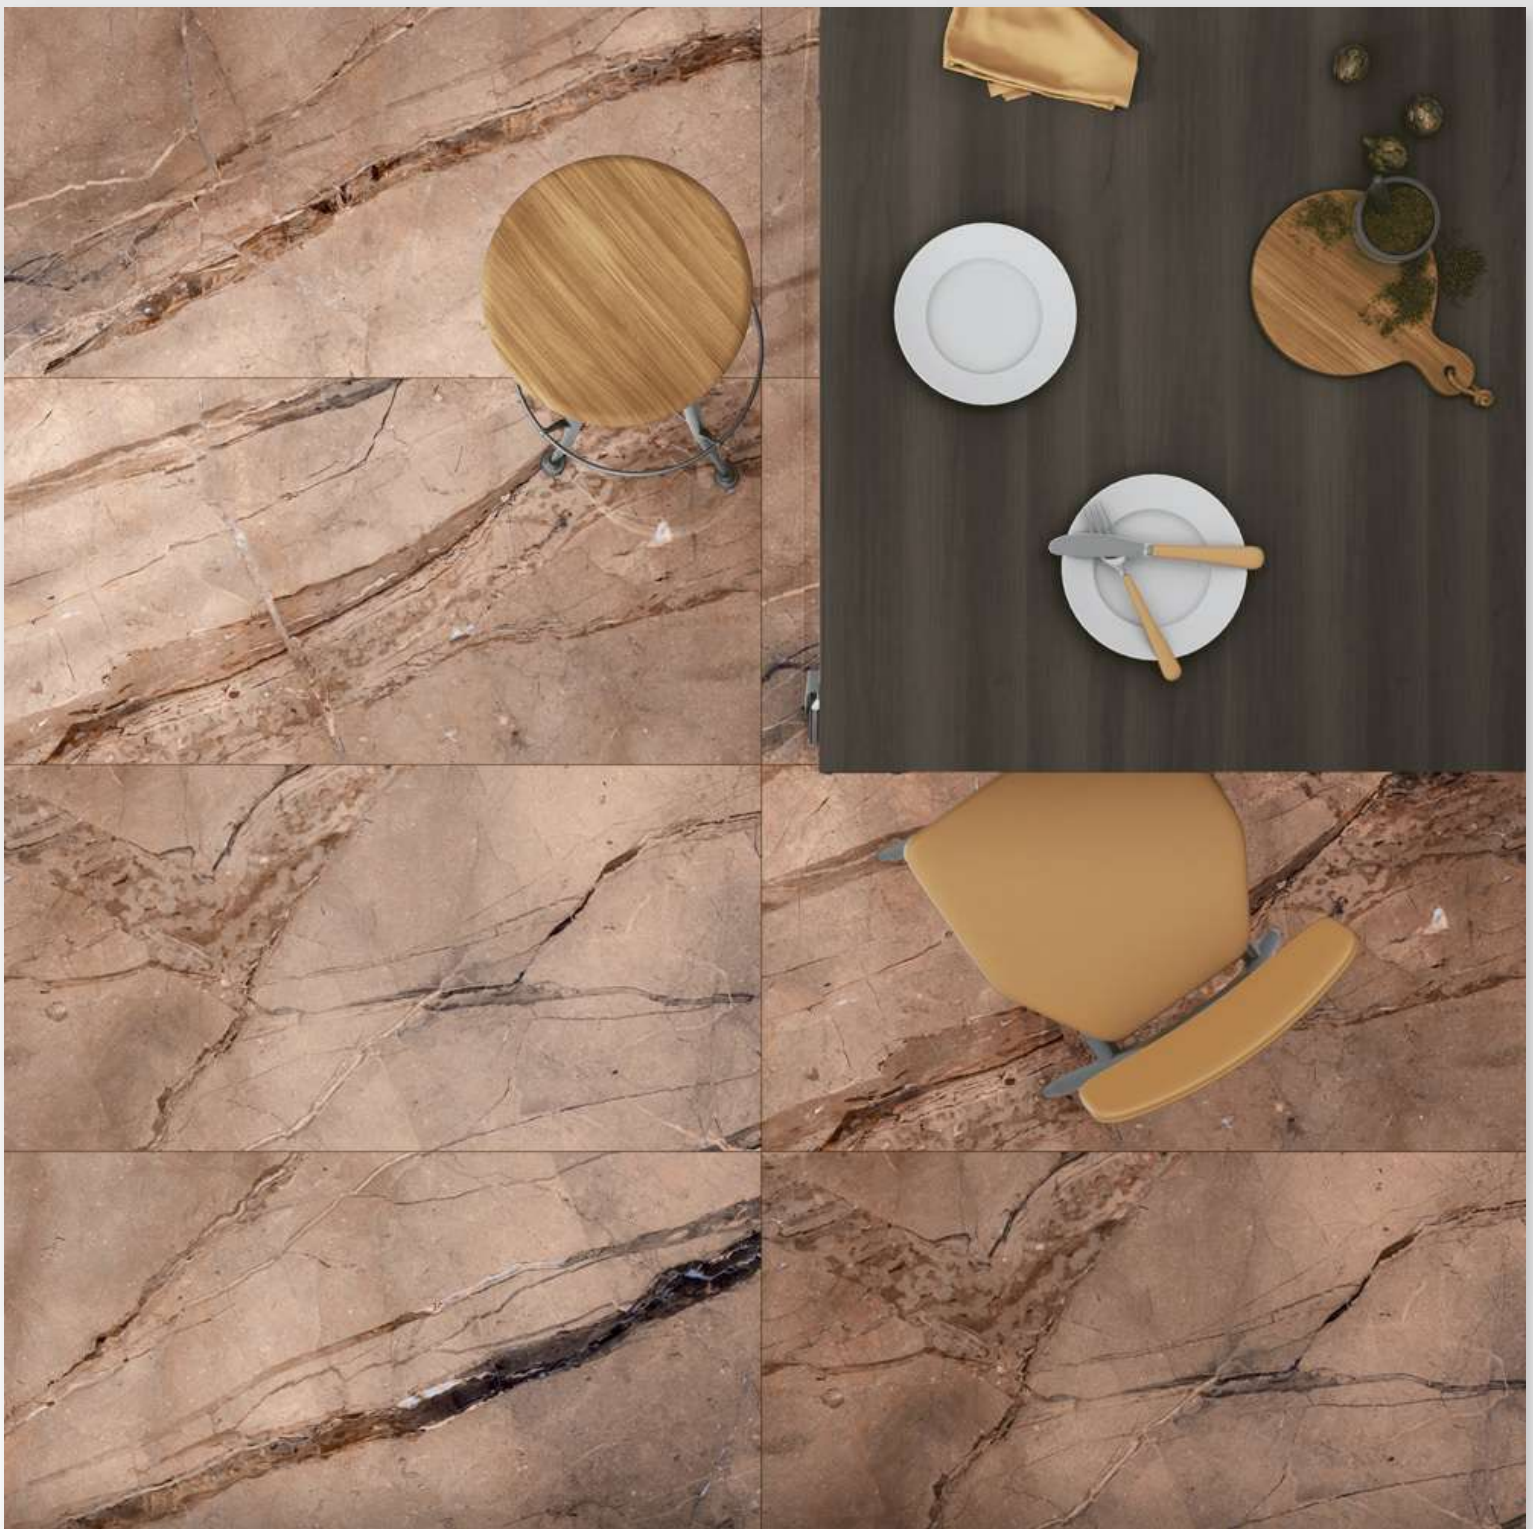

Finish:
HighGloss

Thickness:
9 MM

 **G:ESPORCELAN**

SELINA BRONZ

Size:
600 X 1200 MM

Finish:
HighGloss

Thickness:
9 MM

 **G:ESP•RCELAN**