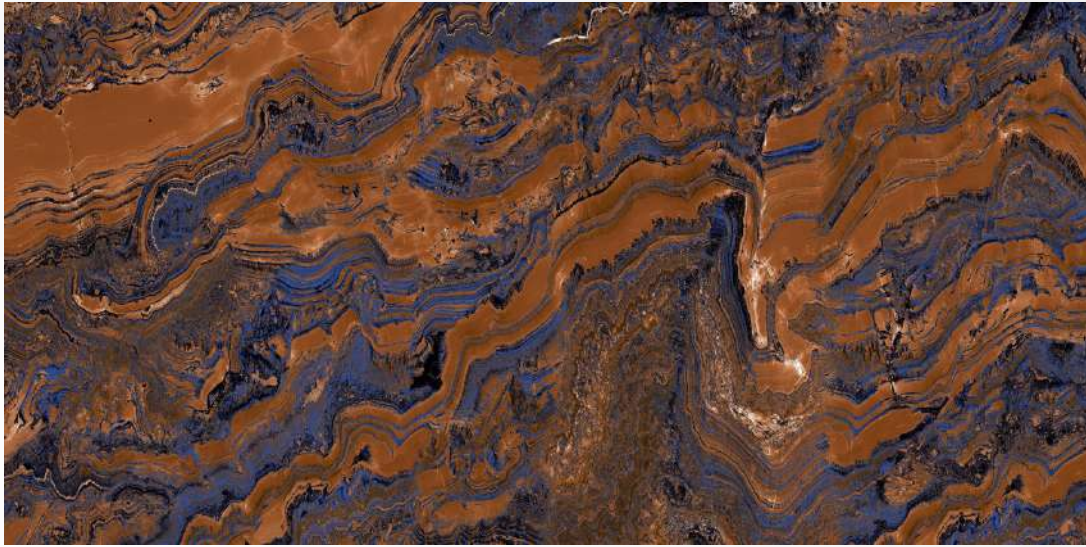

G:ESPORCELAN