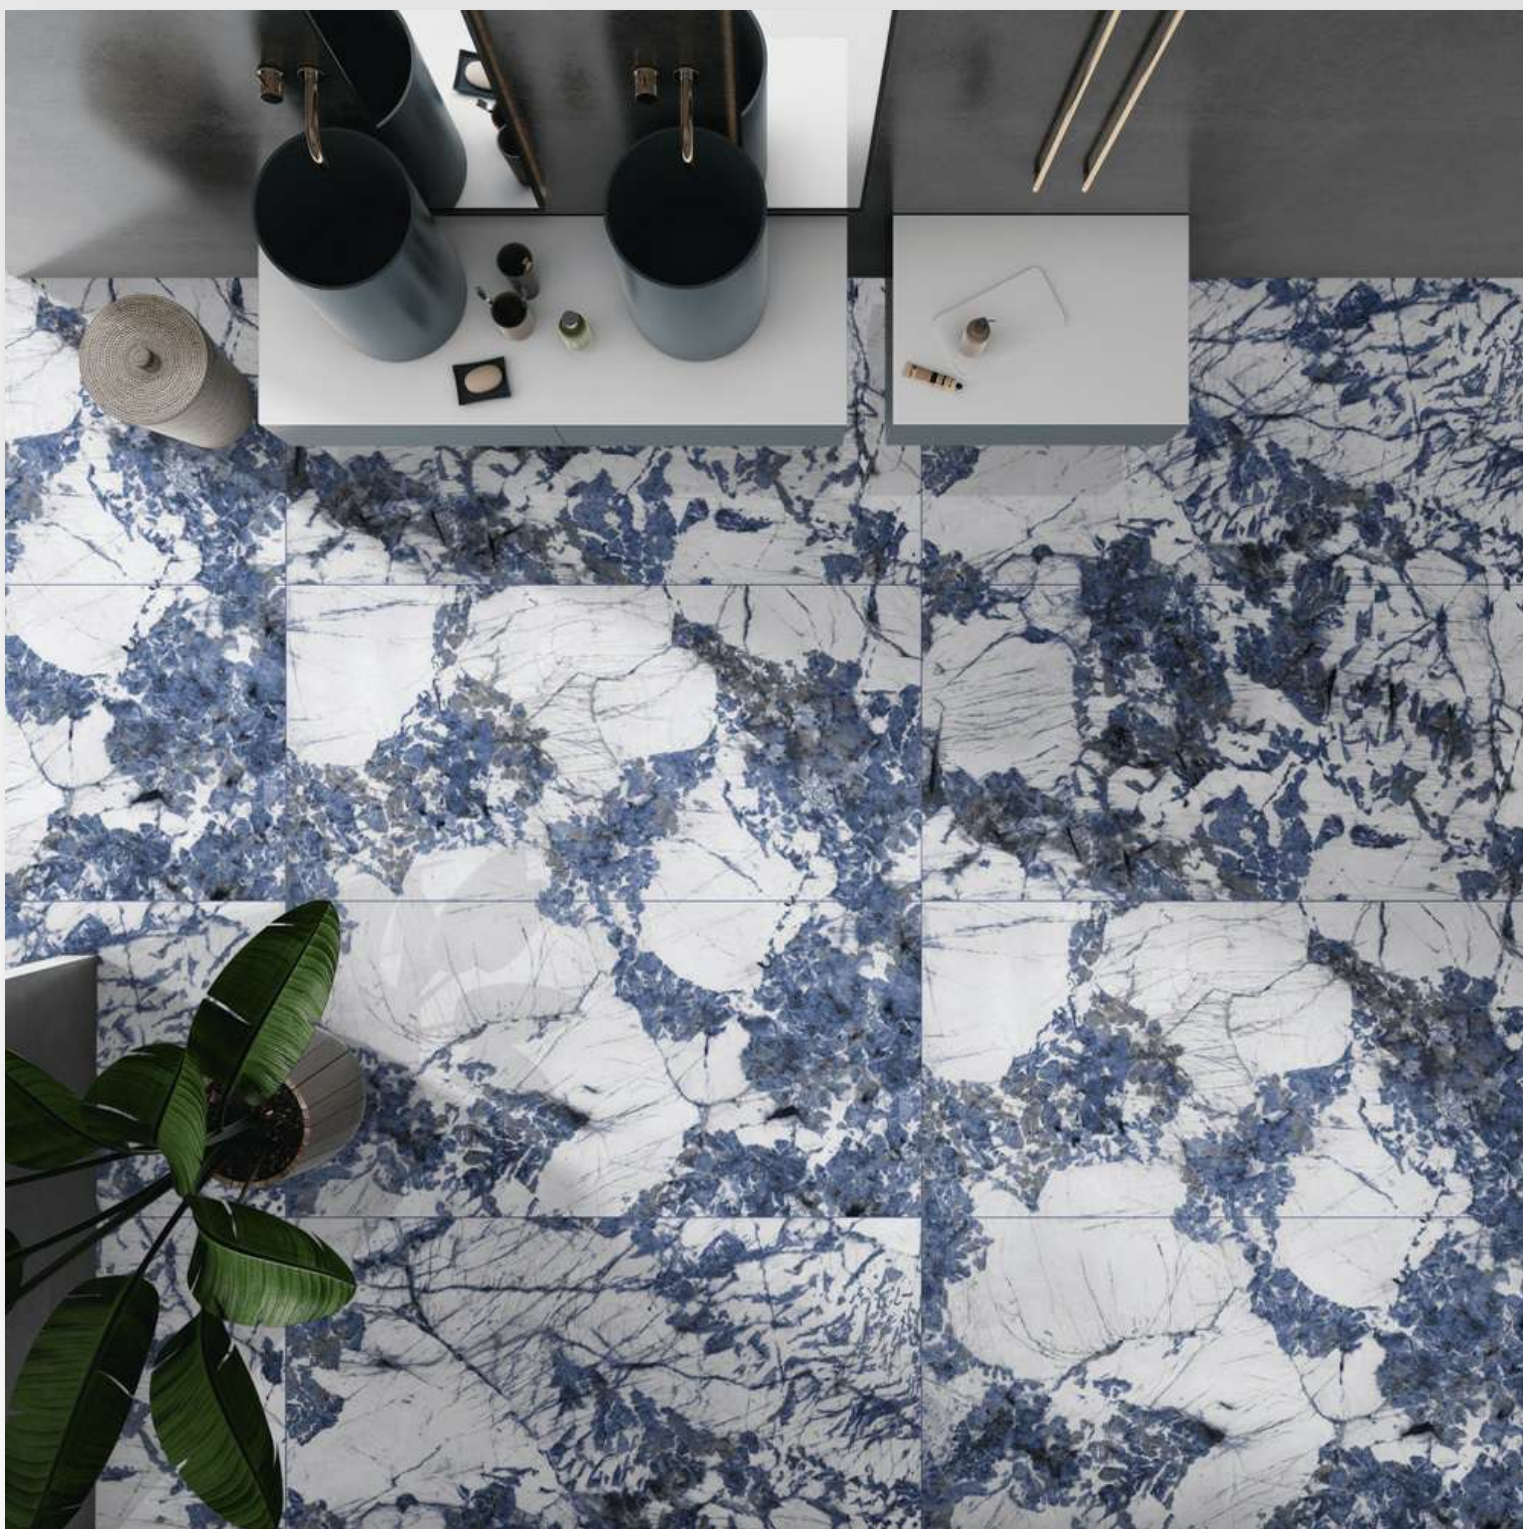

Size:
600 X 1200 MM

Finish:
HighGloss

Thickness:
9 MM

 **G:ESP•RCELAN**

NAVY BLACK

Size:
600 X 1200 MM

Finish:
HighGloss

Thickness:
9 MM