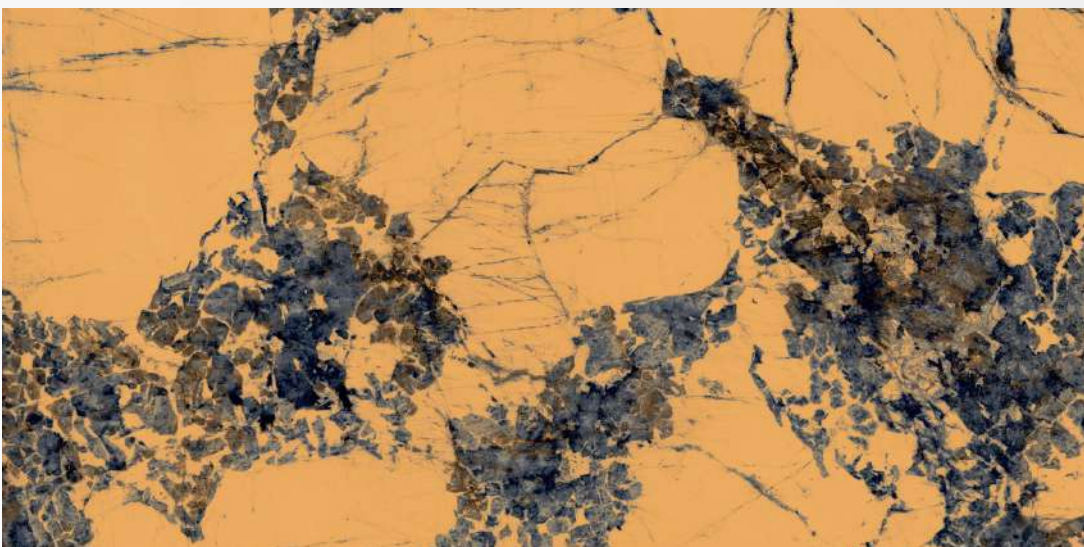

G:ESPORCELAN