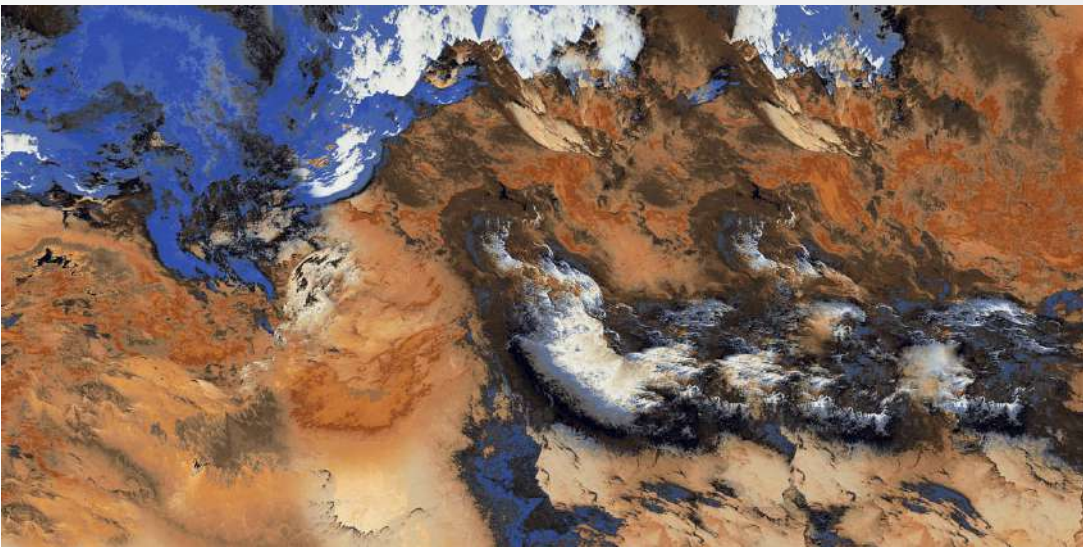

G:ESPORCELAN

EPOXY SKY

Size:
600 X 1200 MM

Finish:
HighGloss

Thickness:
9 MM