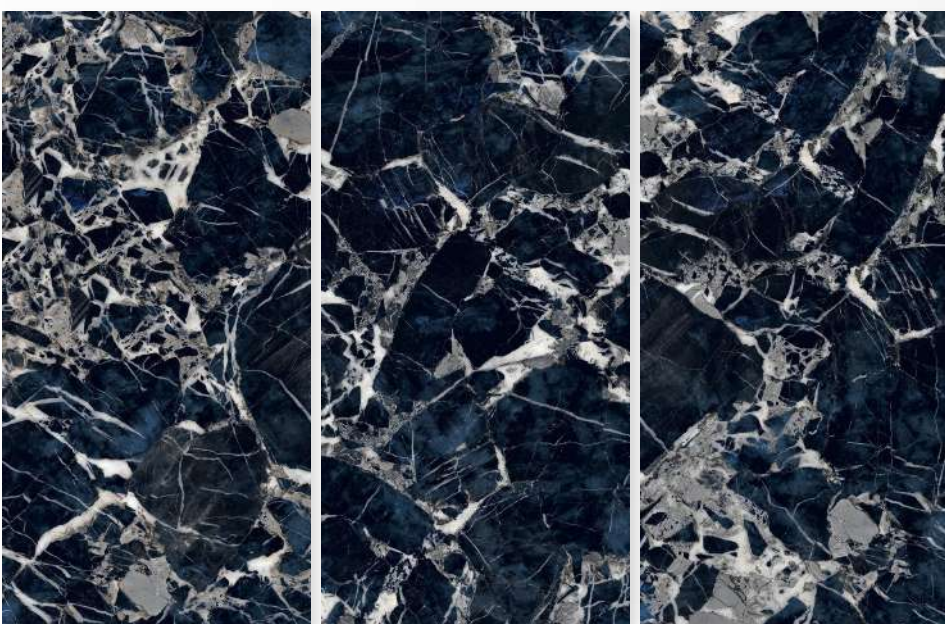

Thickness:
9 MM

 **G:ESPORCELAN**

ESSENCE

Size:
600 X 1200 MM

Finish:
HighGloss

Thickness:
9 MM

 **G:ESPORCELAN**

EXOTIC AZUL