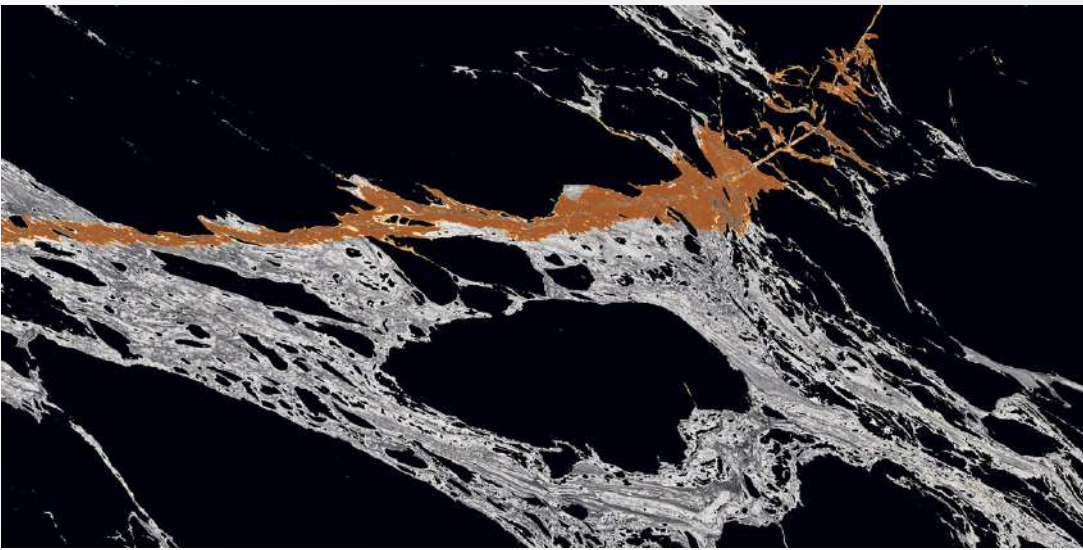

Size:
600 X 1200 MM

Finish:
HighGloss

Thickness:
9 MM

 **G:ESPORCELAN**

ELOISE BLACK

Size:
600 X 1200 MM

Finish:
HighGloss

Thickness:
9 MM