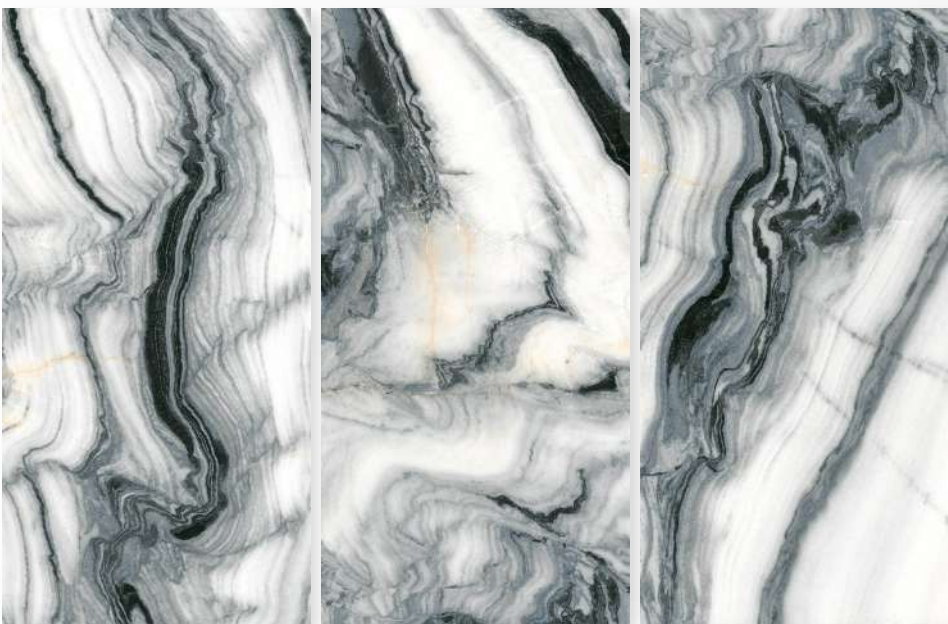

GARNET

Size:
600 X 1200 MM

Finish:
HighGloss

Thickness:
9 MM