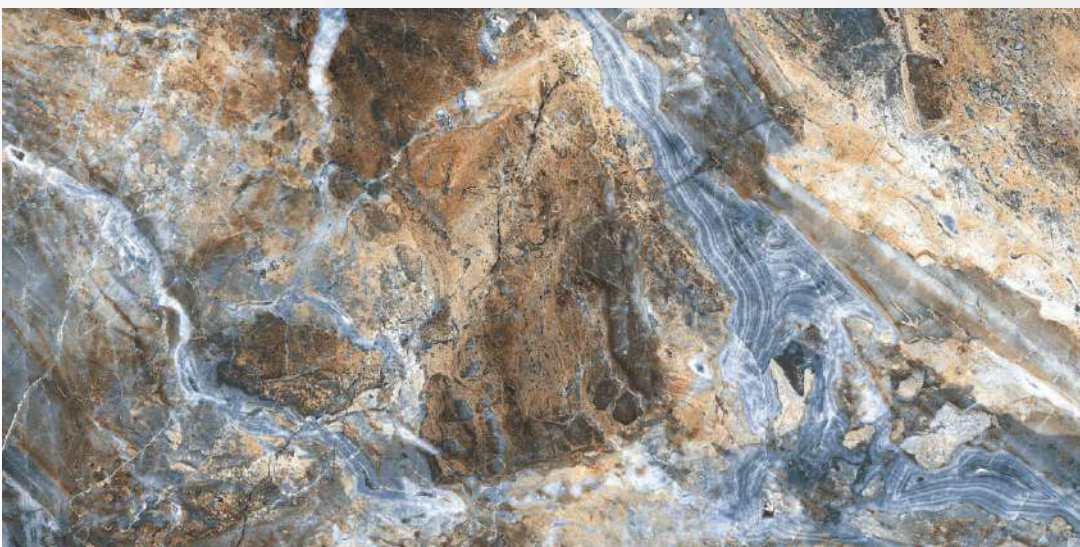

G:ESPORCELAN