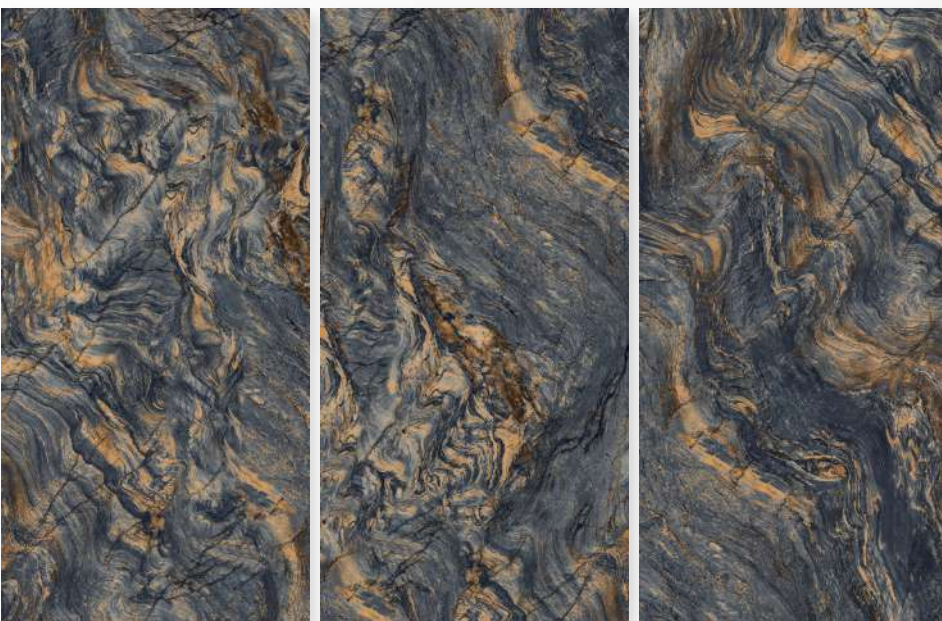

Finish:
HighGloss

Thickness:
9 MM

 **G:ESPORCELAN**

BRASS AZUL

Size:
600 X 1200 MM

Finish:
HighGloss

Thickness:
9 MM

 **G:ESPORCELAN**