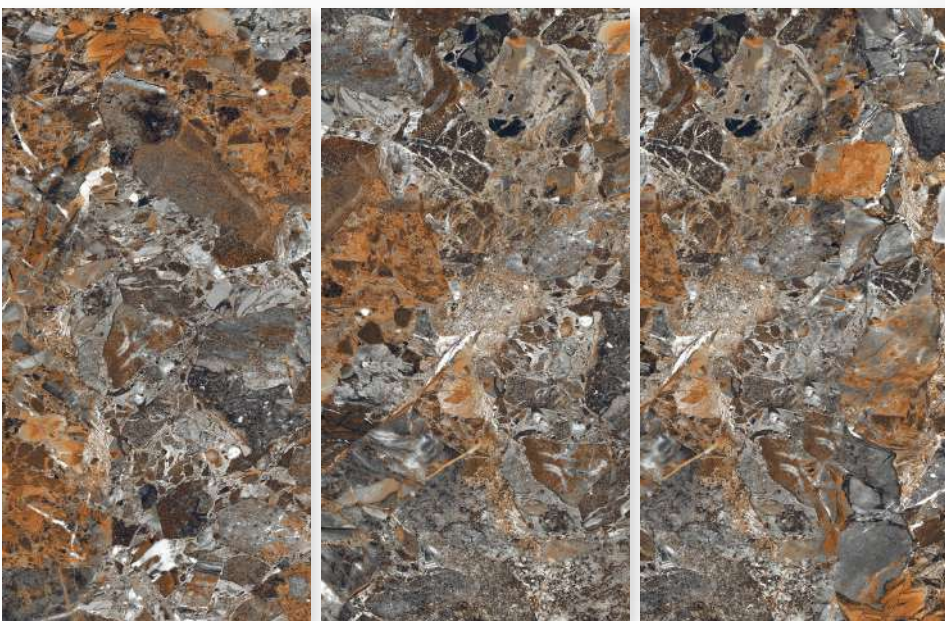

BASICS MULTI

Size:
600 X 1200 MM

Finish:
HighGloss

Thickness:
9 MM