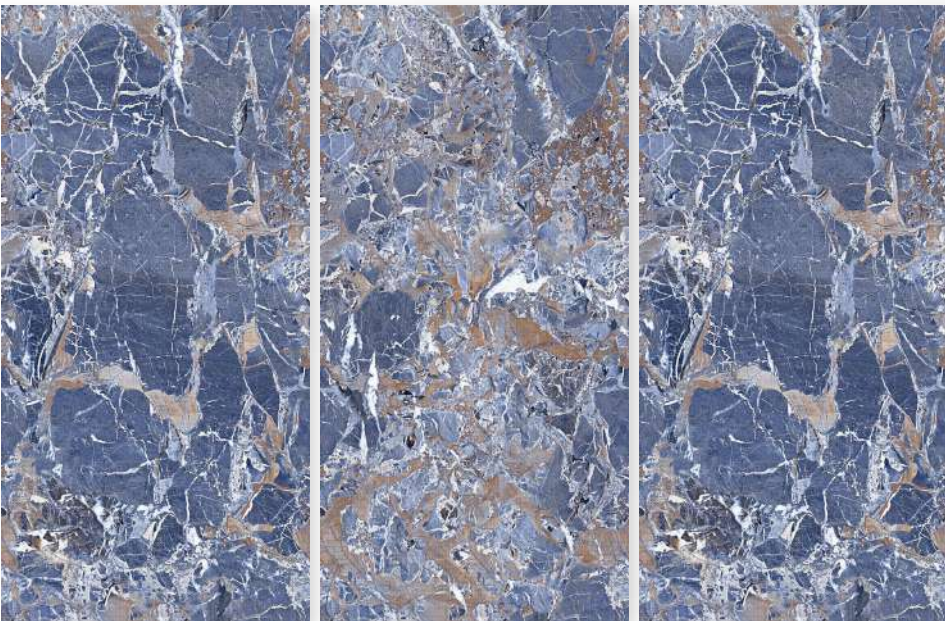

Finish:
HighGloss

Thickness:
9 MM

 **G:ESP•RCELAN**

GRANITE BROWN

Size:
600 X 1200 MM

Finish:
HighGloss

Thickness:
9 MM

 **G:ESPORCELAN**