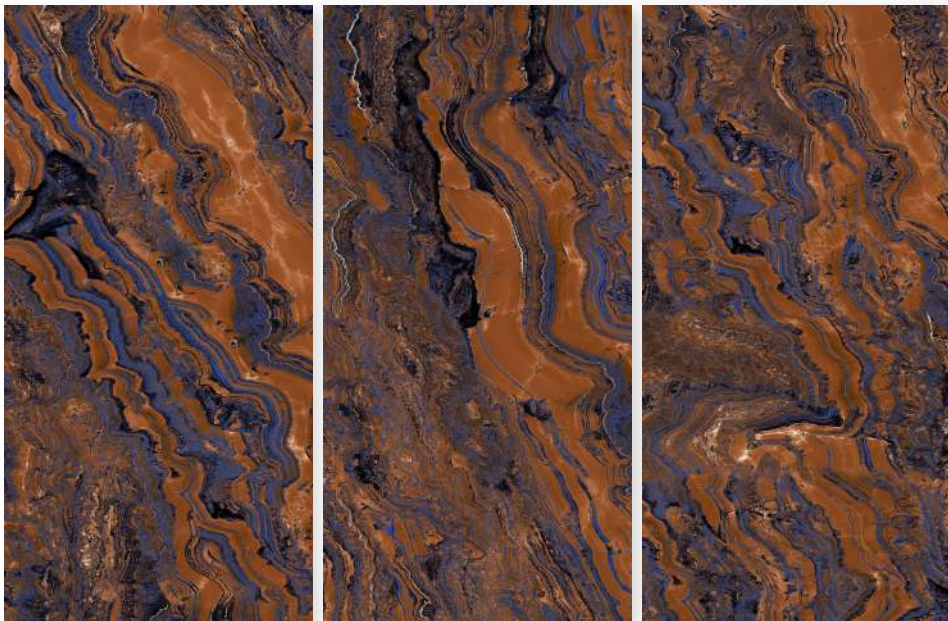

TIGER BROWN

Size:
600 X 1200 MM

Finish:
HighGloss

Thickness:
9 MM