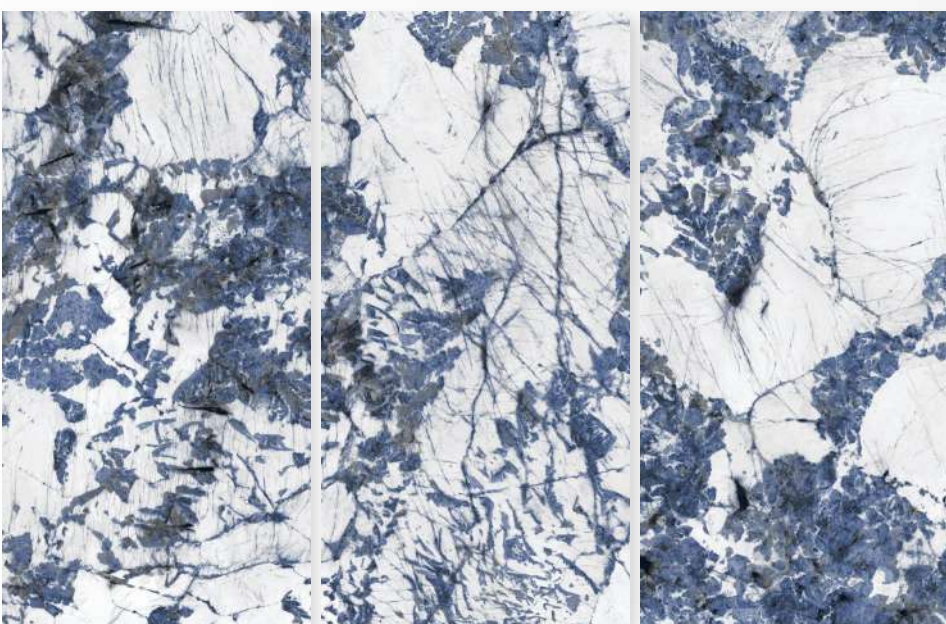

NEXA AZUL

Size:
600 X 1200 MM

Finish:
HighGloss

Thickness:
9 MM