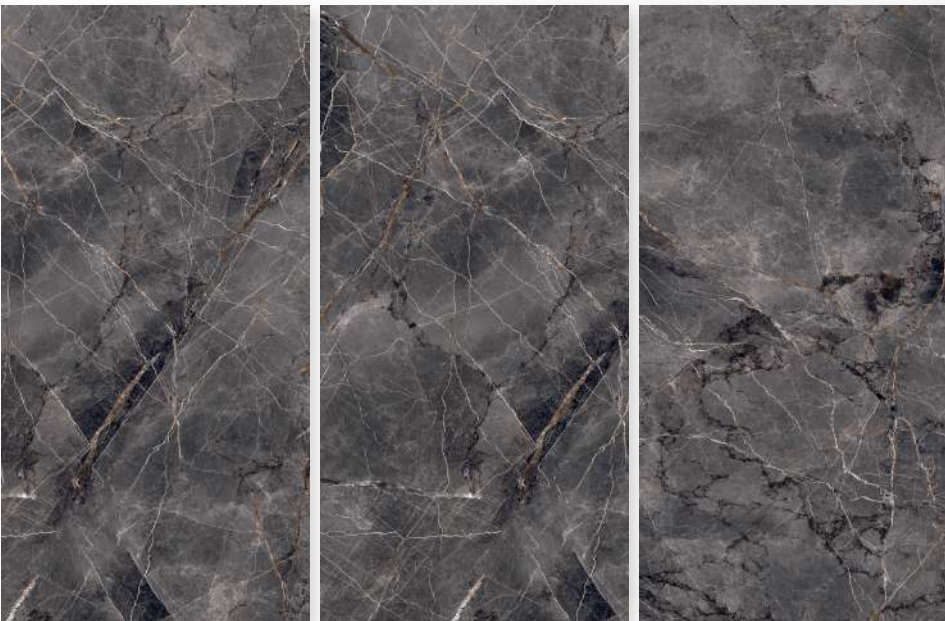

Finish:
HighGloss

Thickness:
9 MM

 **G:ESPORCELAN**

SURPRISE LIGHT GREY

Size:
600 X 1200 MM

Finish:
HighGloss

Thickness:
9 MM

 **G:ESP•RCELAN**