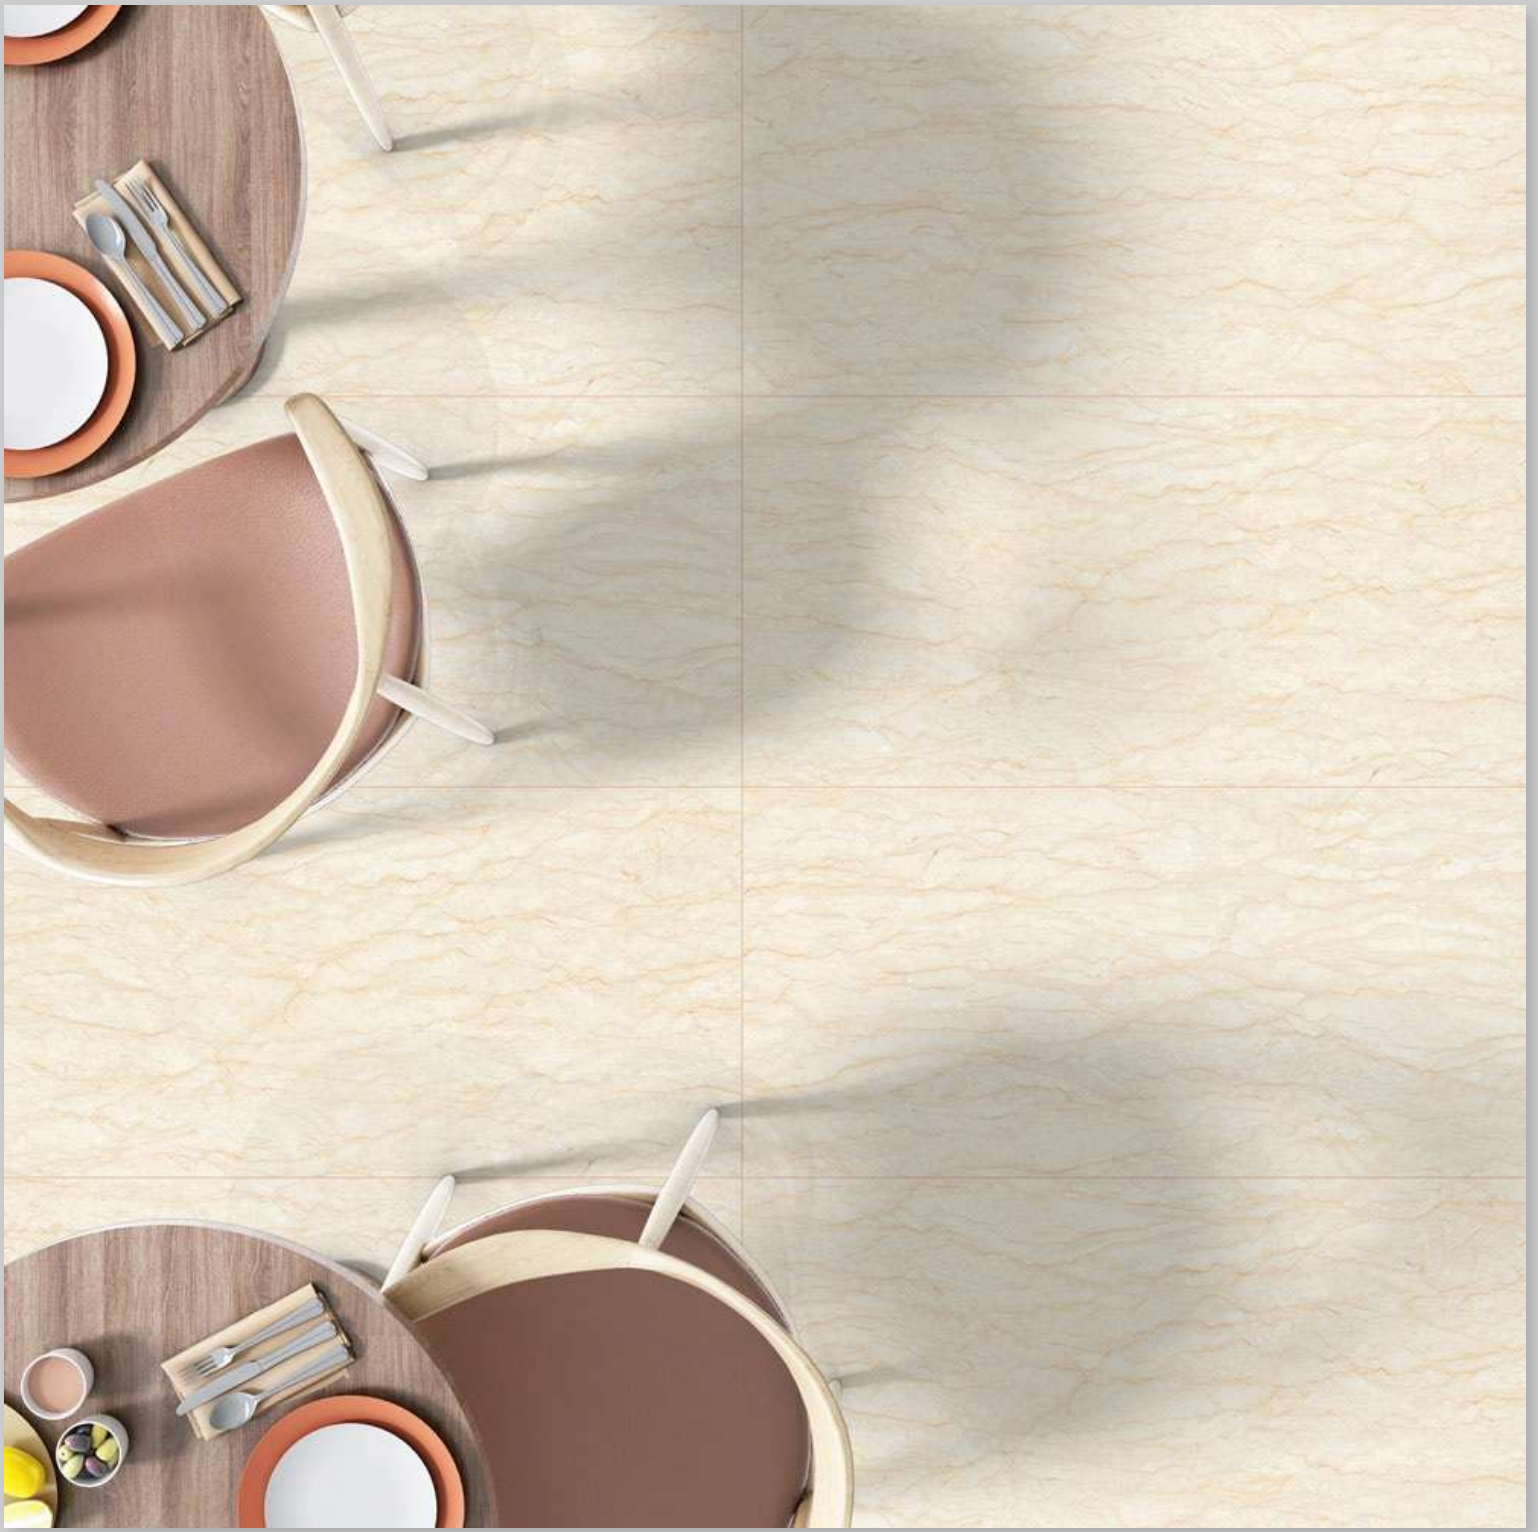

G:ESP•RCELAN

VALLEY GOLD

600 X 1200 MM
Glossy