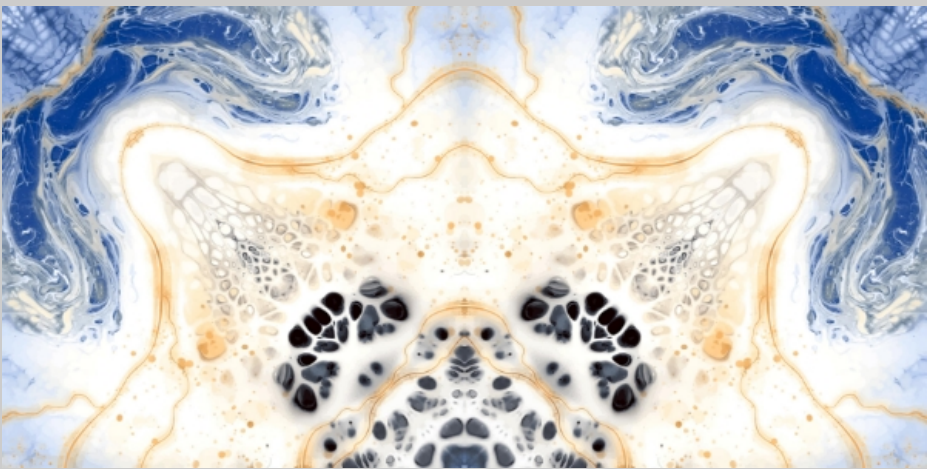

GRESPORCELAIN

ANGEL

600 X 1200 MM
Bookmatch HighGloss