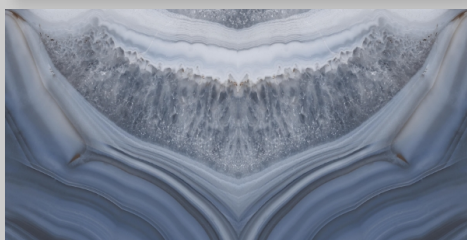

OMEGA

600 X 1200 MM
Bookmatch HighGloss