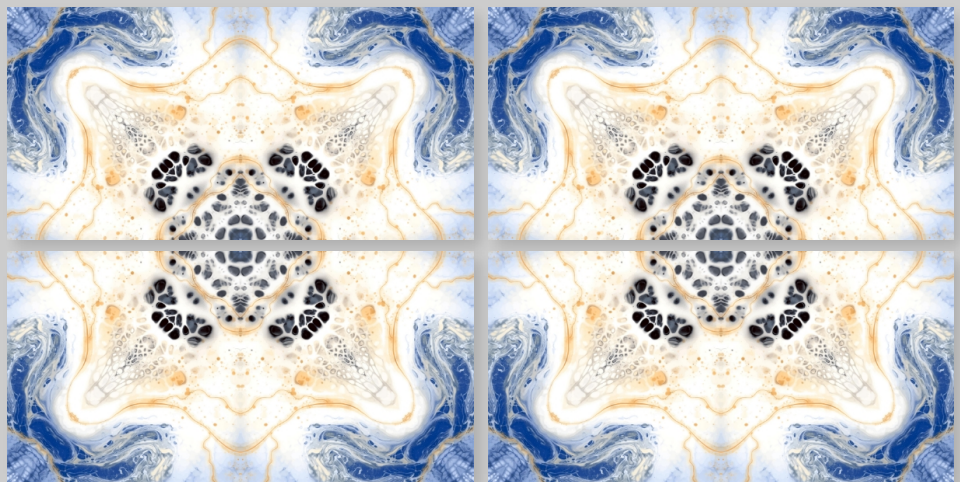

ANGEL

600 X 1200 MM
Bookmatch HighGloss