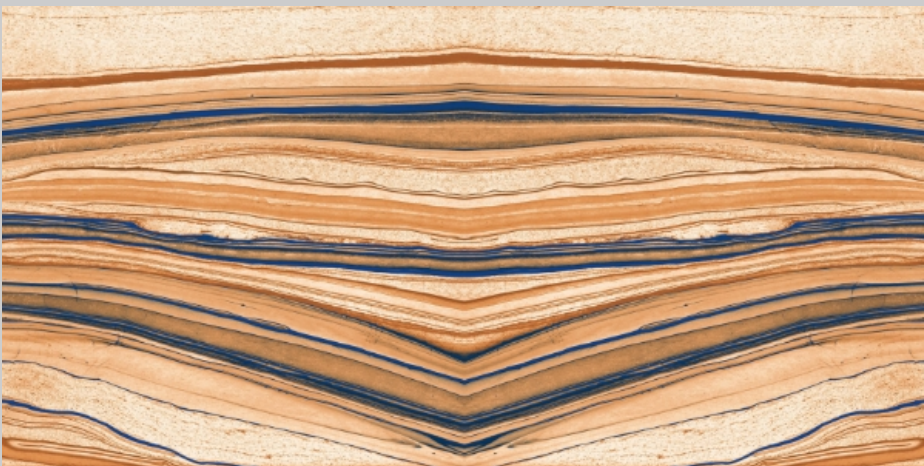

## PLANITO

600 X 1200 MM  
Bookmatch HighGloss

 GRESPORCELAIN

## SHELL

600 X 1200 MM  
Bookmatch HighGloss

 GRESPORCELAIN