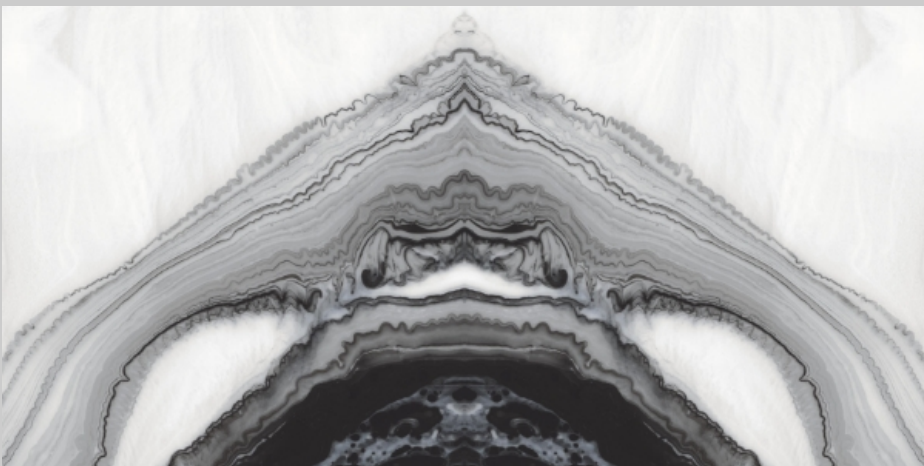

GRESPORCELAIN

SHELL

600 X 1200 MM
Bookmatch HighGloss