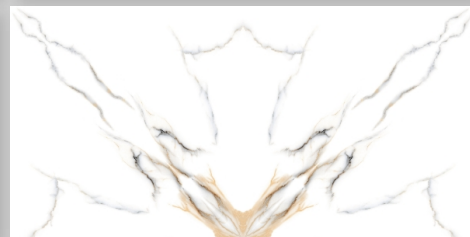

ARRIVLS WIHTE

600 X 1200 MM
Bookmatch Glossy