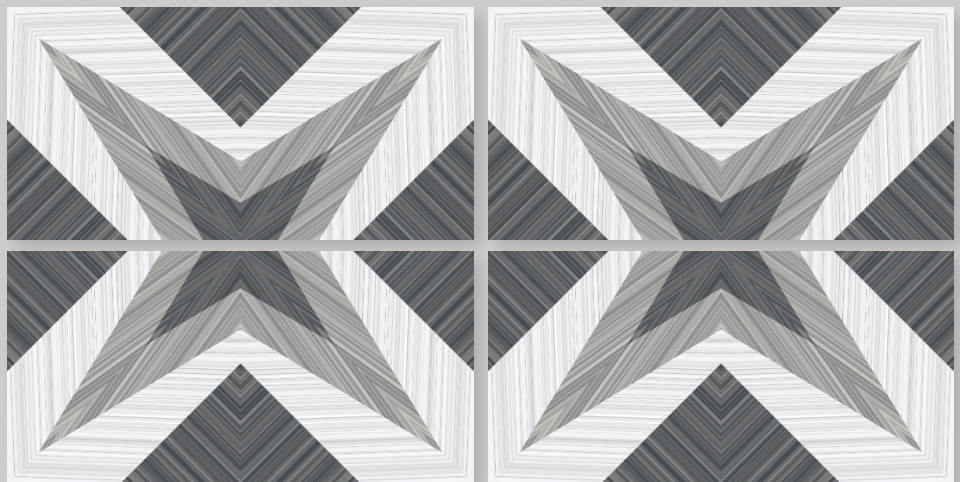

LUMBER GREY

600 X 1200 MM
Bookmatch Glossy