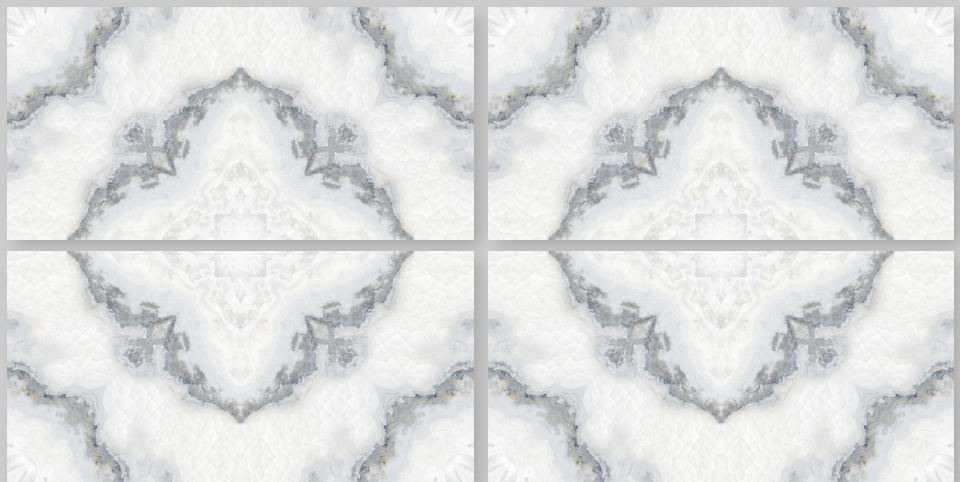

MORITZ WHITE

600 X 1200 MM
Bookmatch Glossy