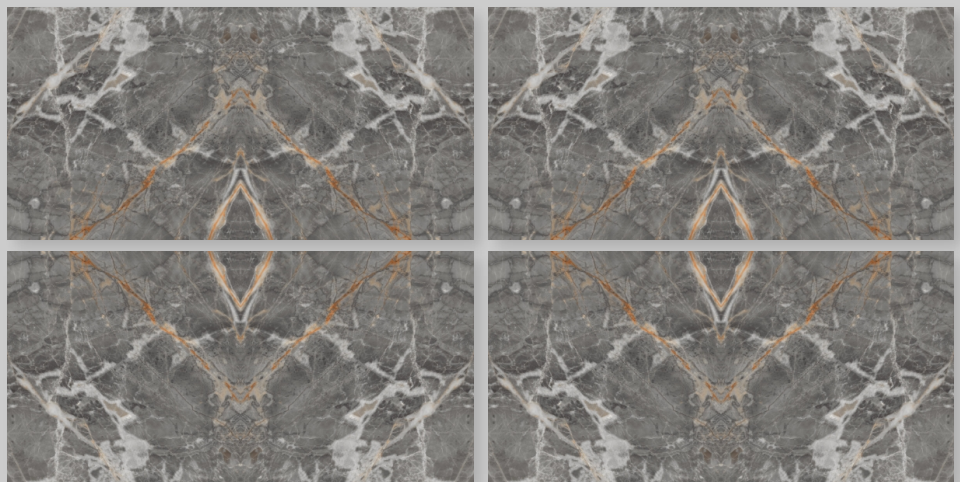

WISCON

600 X 1200 MM
Bookmatch Glossy