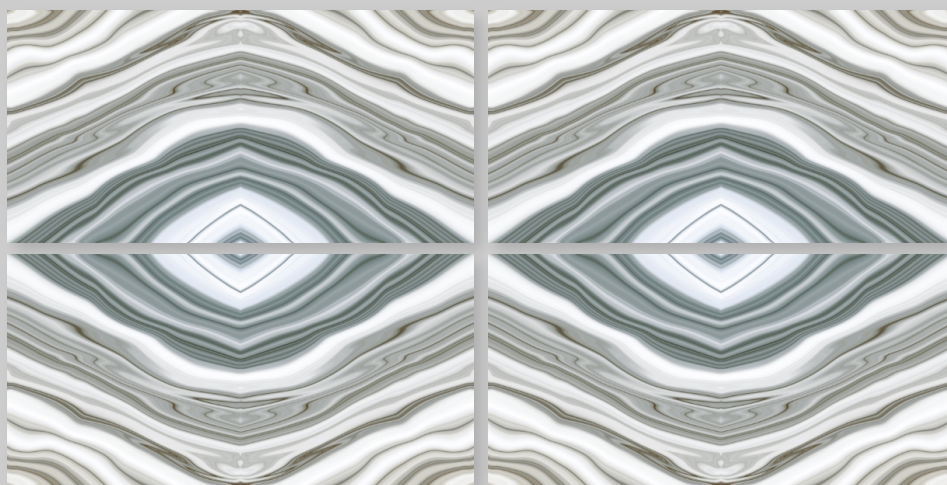

MURAL

600 X 1200 MM
Bookmatch Glossy