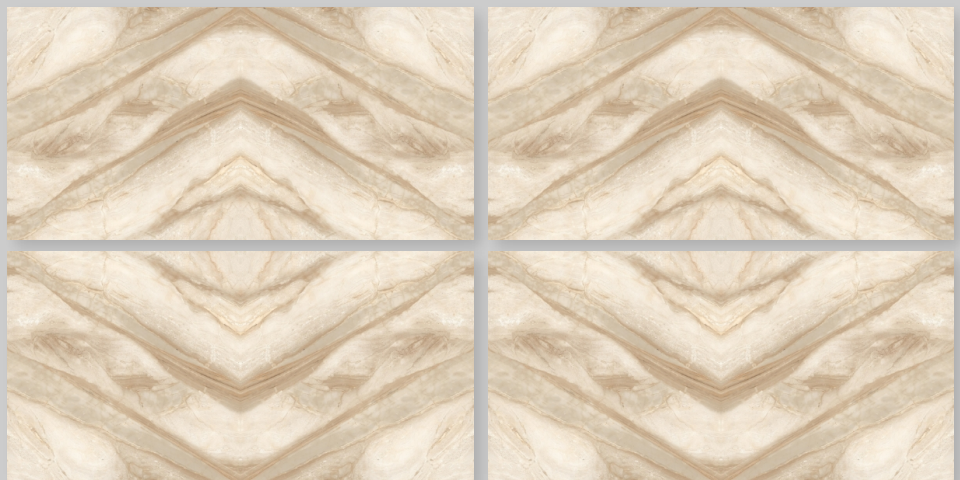

FILETTO

600 X 1200 MM
Bookmatch Glossy