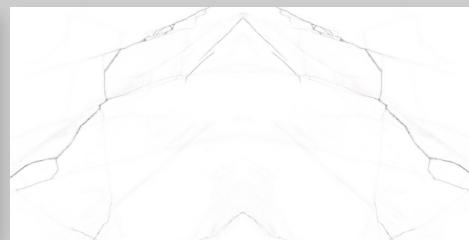

LINER

600 X 1200 MM
Bookmatch Glossy