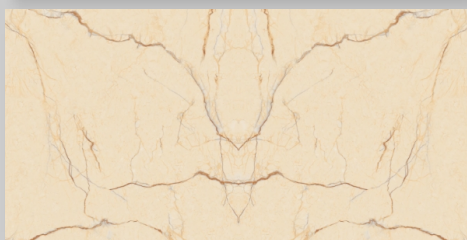

ROMANO

600 X 1200 MM
Bookmatch Glossy