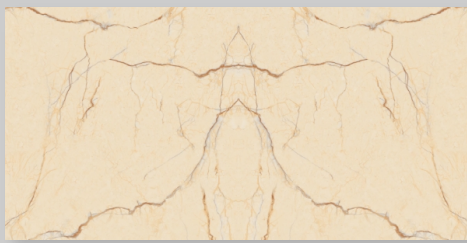

ROMANO

600 X 1200 MM
Bookmatch Glossy